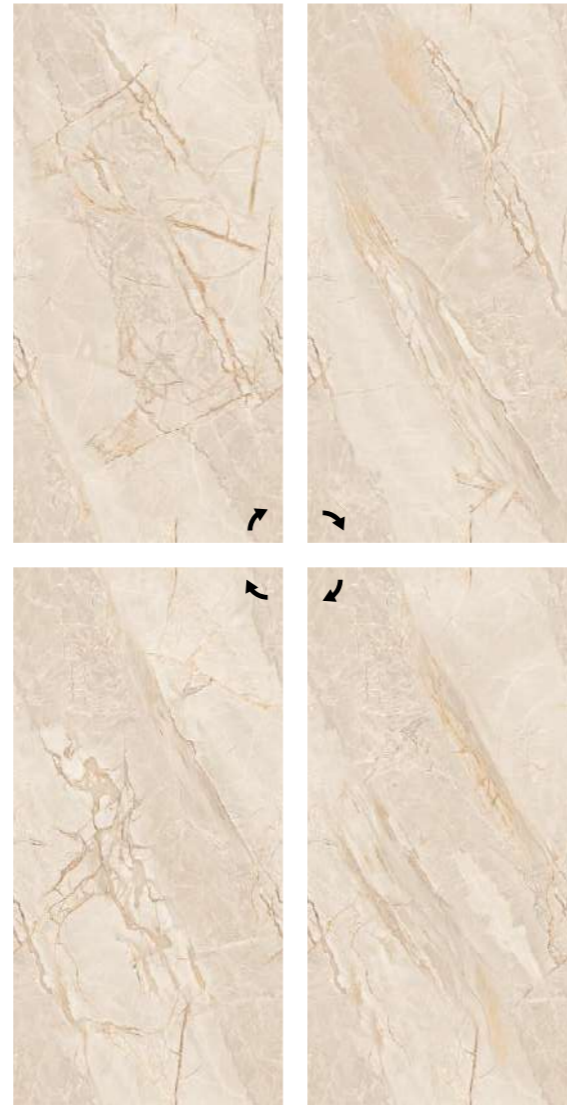

IMPIO
CARVING ENDLESS COLLECTION

Finish :
Endless Carving

Size :
600x1200mm

Technical Specification

SOVERAIA IVORY

04 Faces