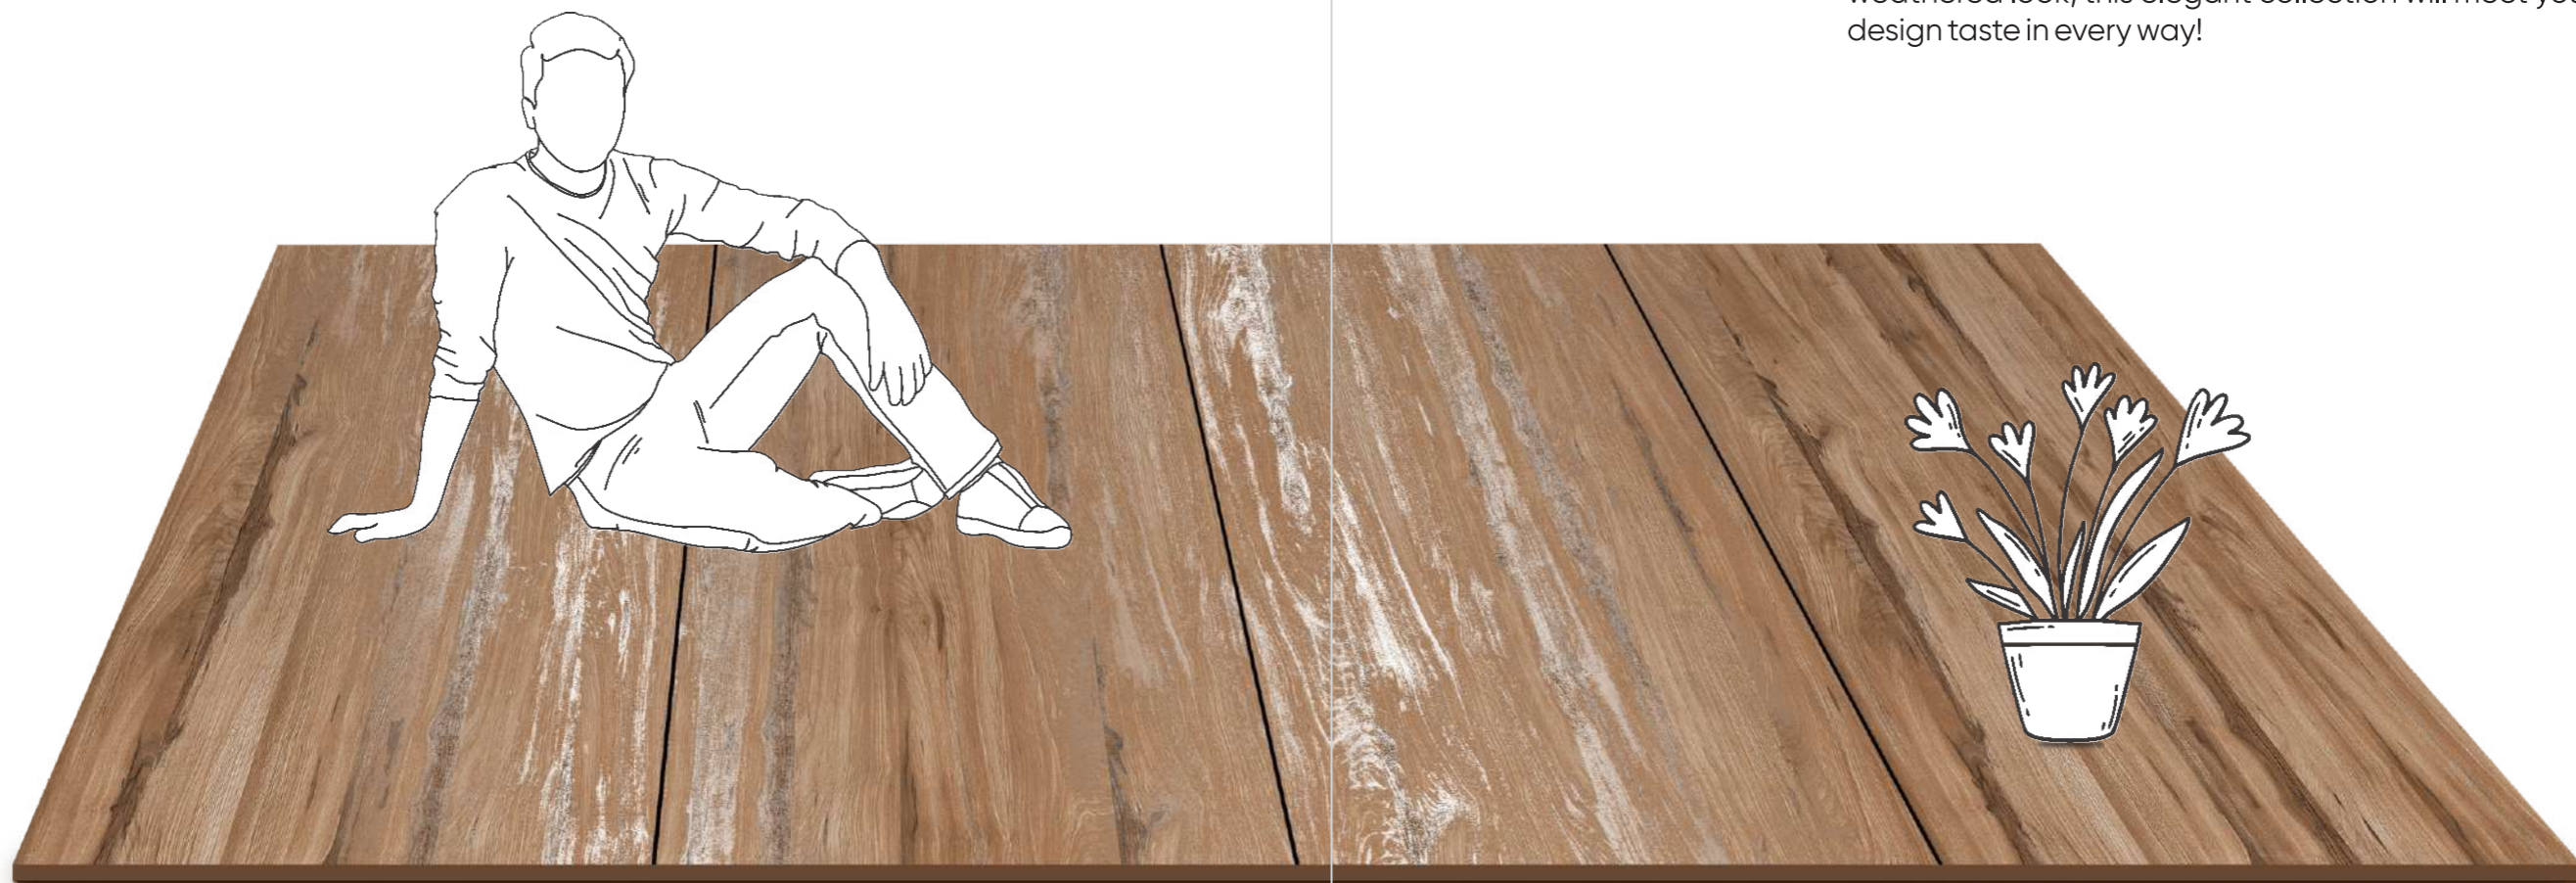

04 Faces

IMPIO

WOODEN CARVING COLLECTION

Revitalize
YOUR SPACE

Finish : Carving | Size : 600x1200mm

These luxurious surfaces are meticulously crafted by shaping and engraving intricate designs onto surfaces that resemble wood. Our exquisite surfaces showcase detailed patterns and visually captivating motifs. Ideal for giving your space a more rugged and weathered look, this elegant collection will meet your design taste in every way!