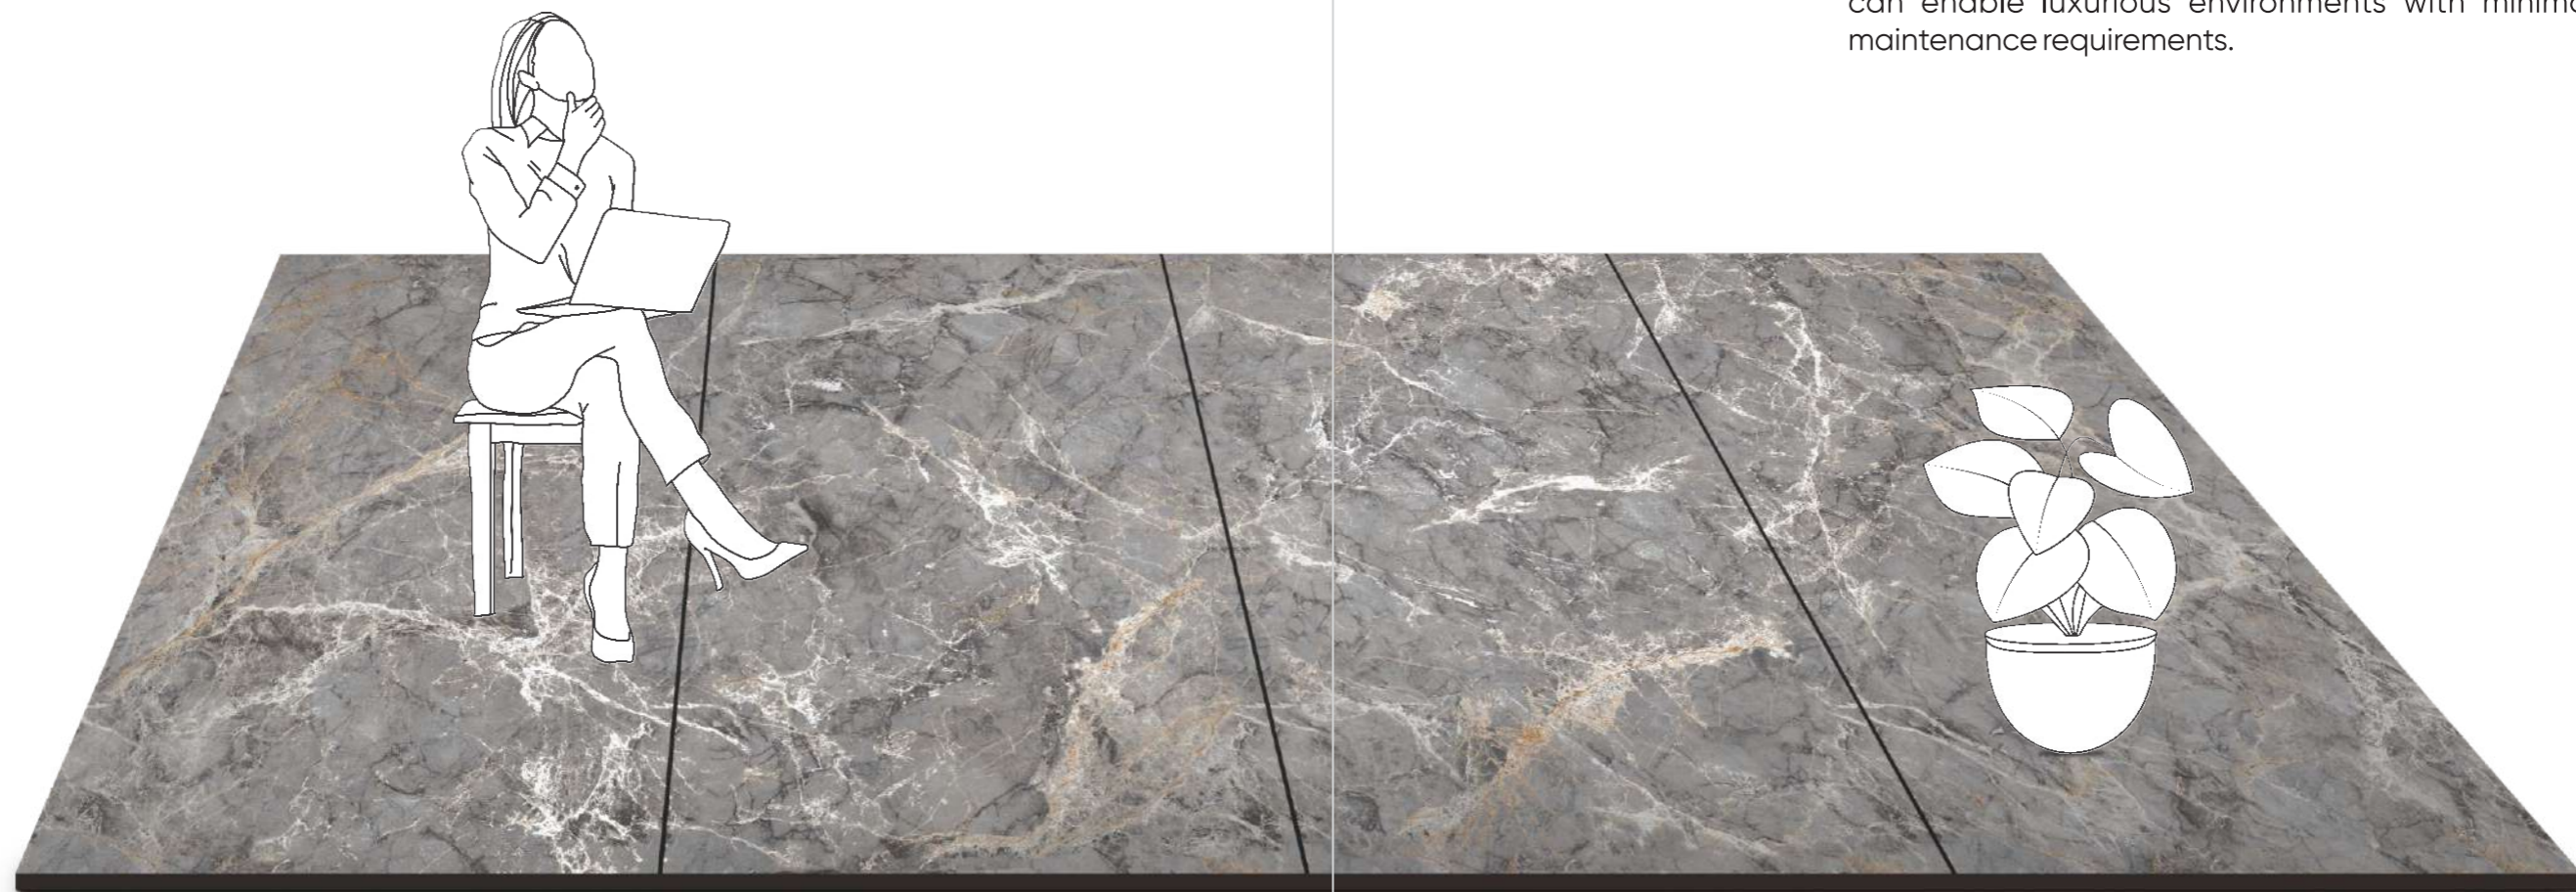

Size :
600x1200mm

Elegant and inspiring, the Carving endless series is a true masterpiece made with advanced technology to give a continuous pattern look with a carving effect. Featuring a realistic carving pattern on durable surfaces, this tile collection is nothing short of art that can enable luxurious environments with minimal maintenance requirements.