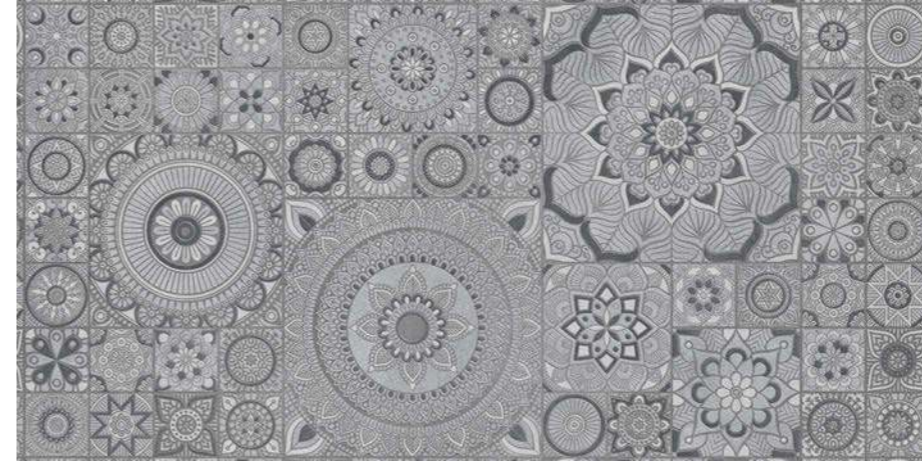

VELVET CONCRETE DECOR