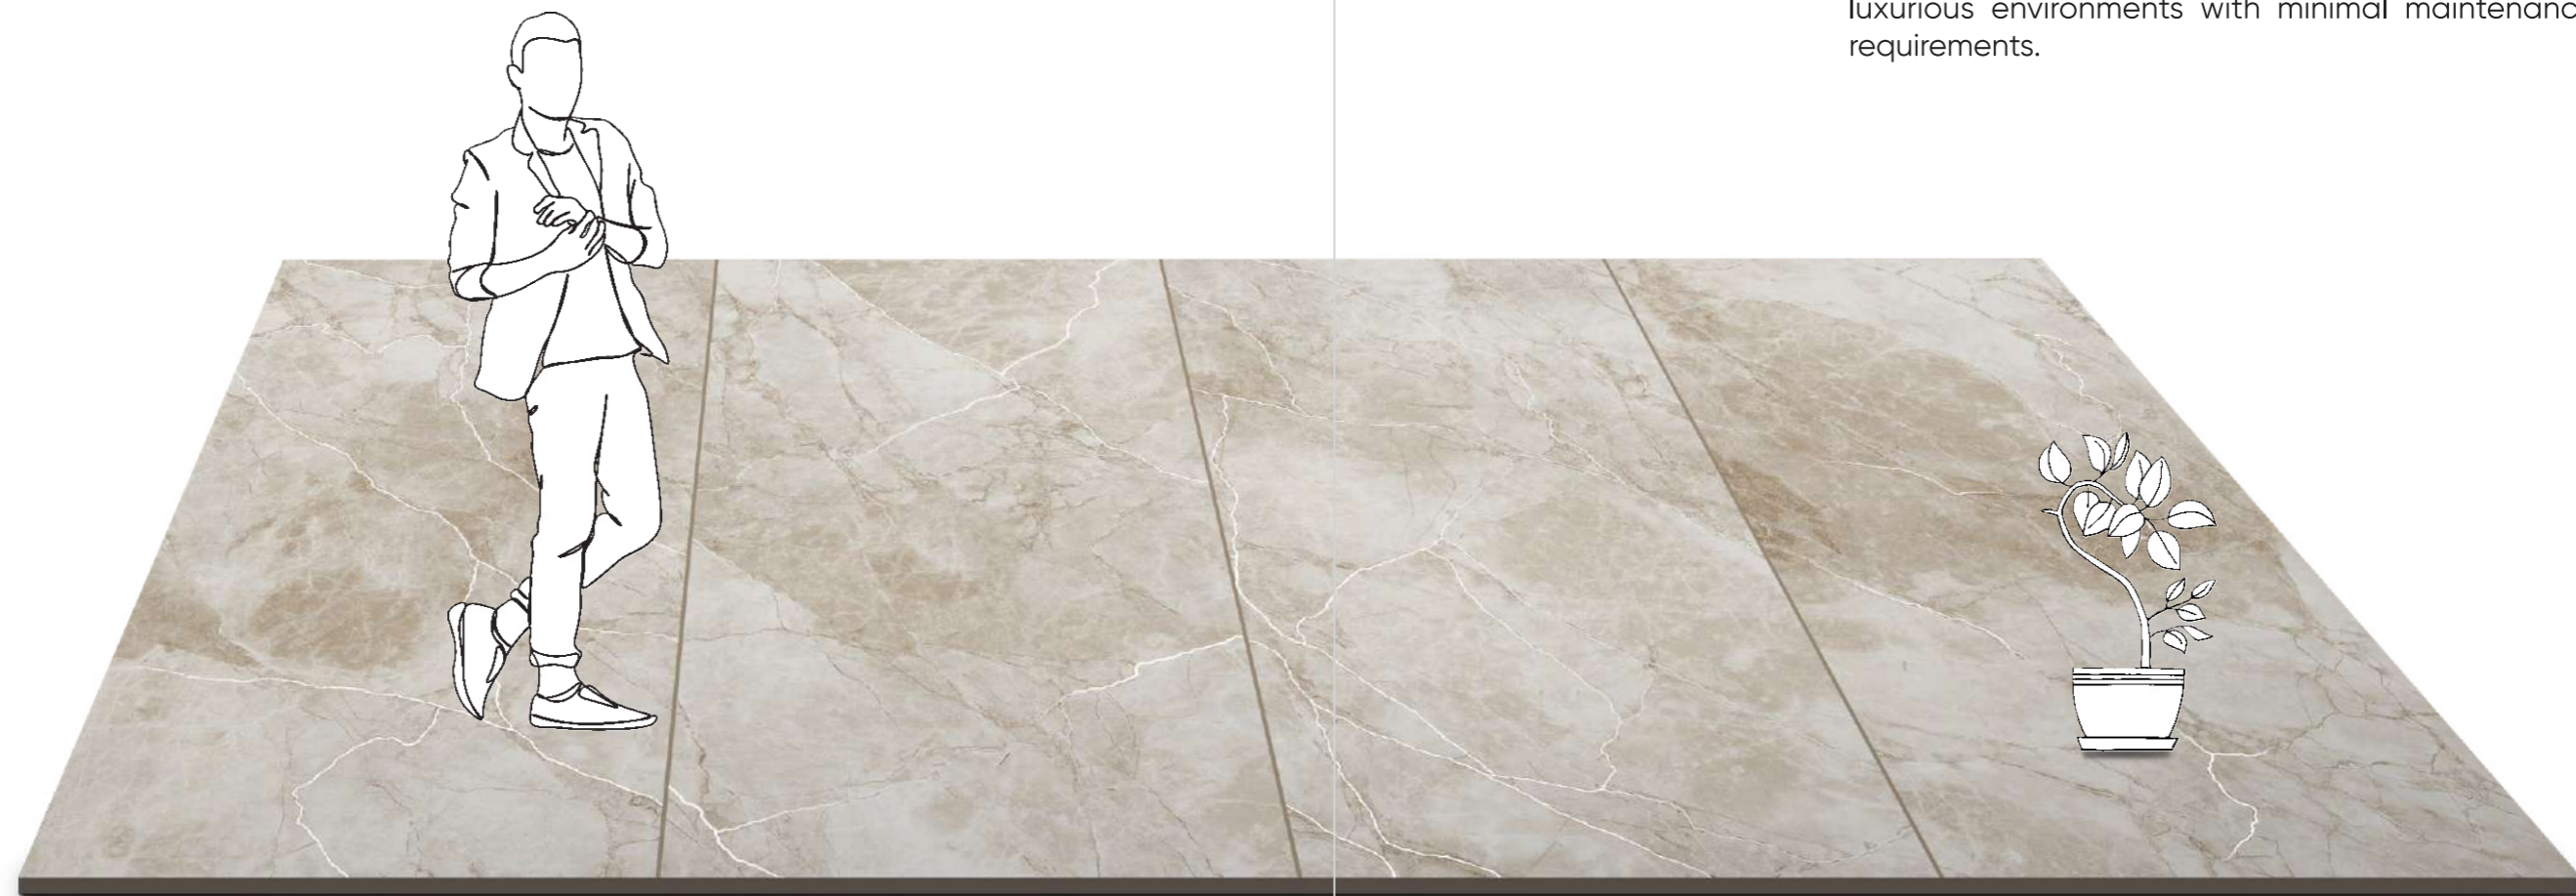

IMPIO

CARVING COLLECTION

Finish : Carving | Size : 600x1200mm

Redefine
YOUR STYLE

Elegant and inspiring, the Carving Collection is a true masterpiece made with advanced technology to give a pattern look with a carving effect. Featuring a realistic carving on durable surfaces, this tile collection is nothing short of art that can enable luxurious environments with minimal maintenance requirements.