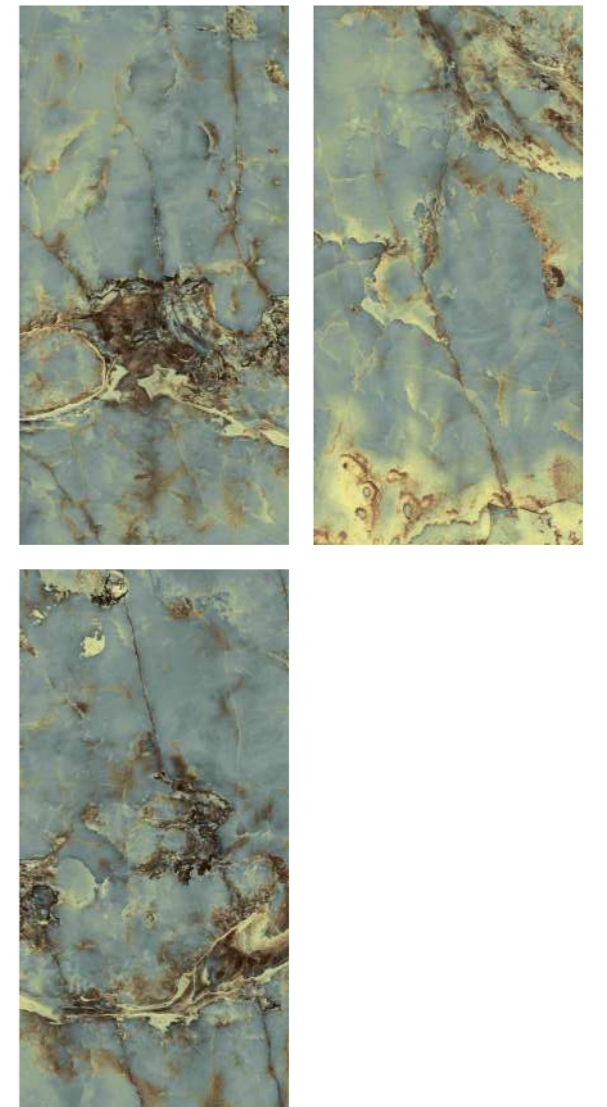

GRIGIO CARNICO

04 Faces

MOURA AQUA

04 Faces