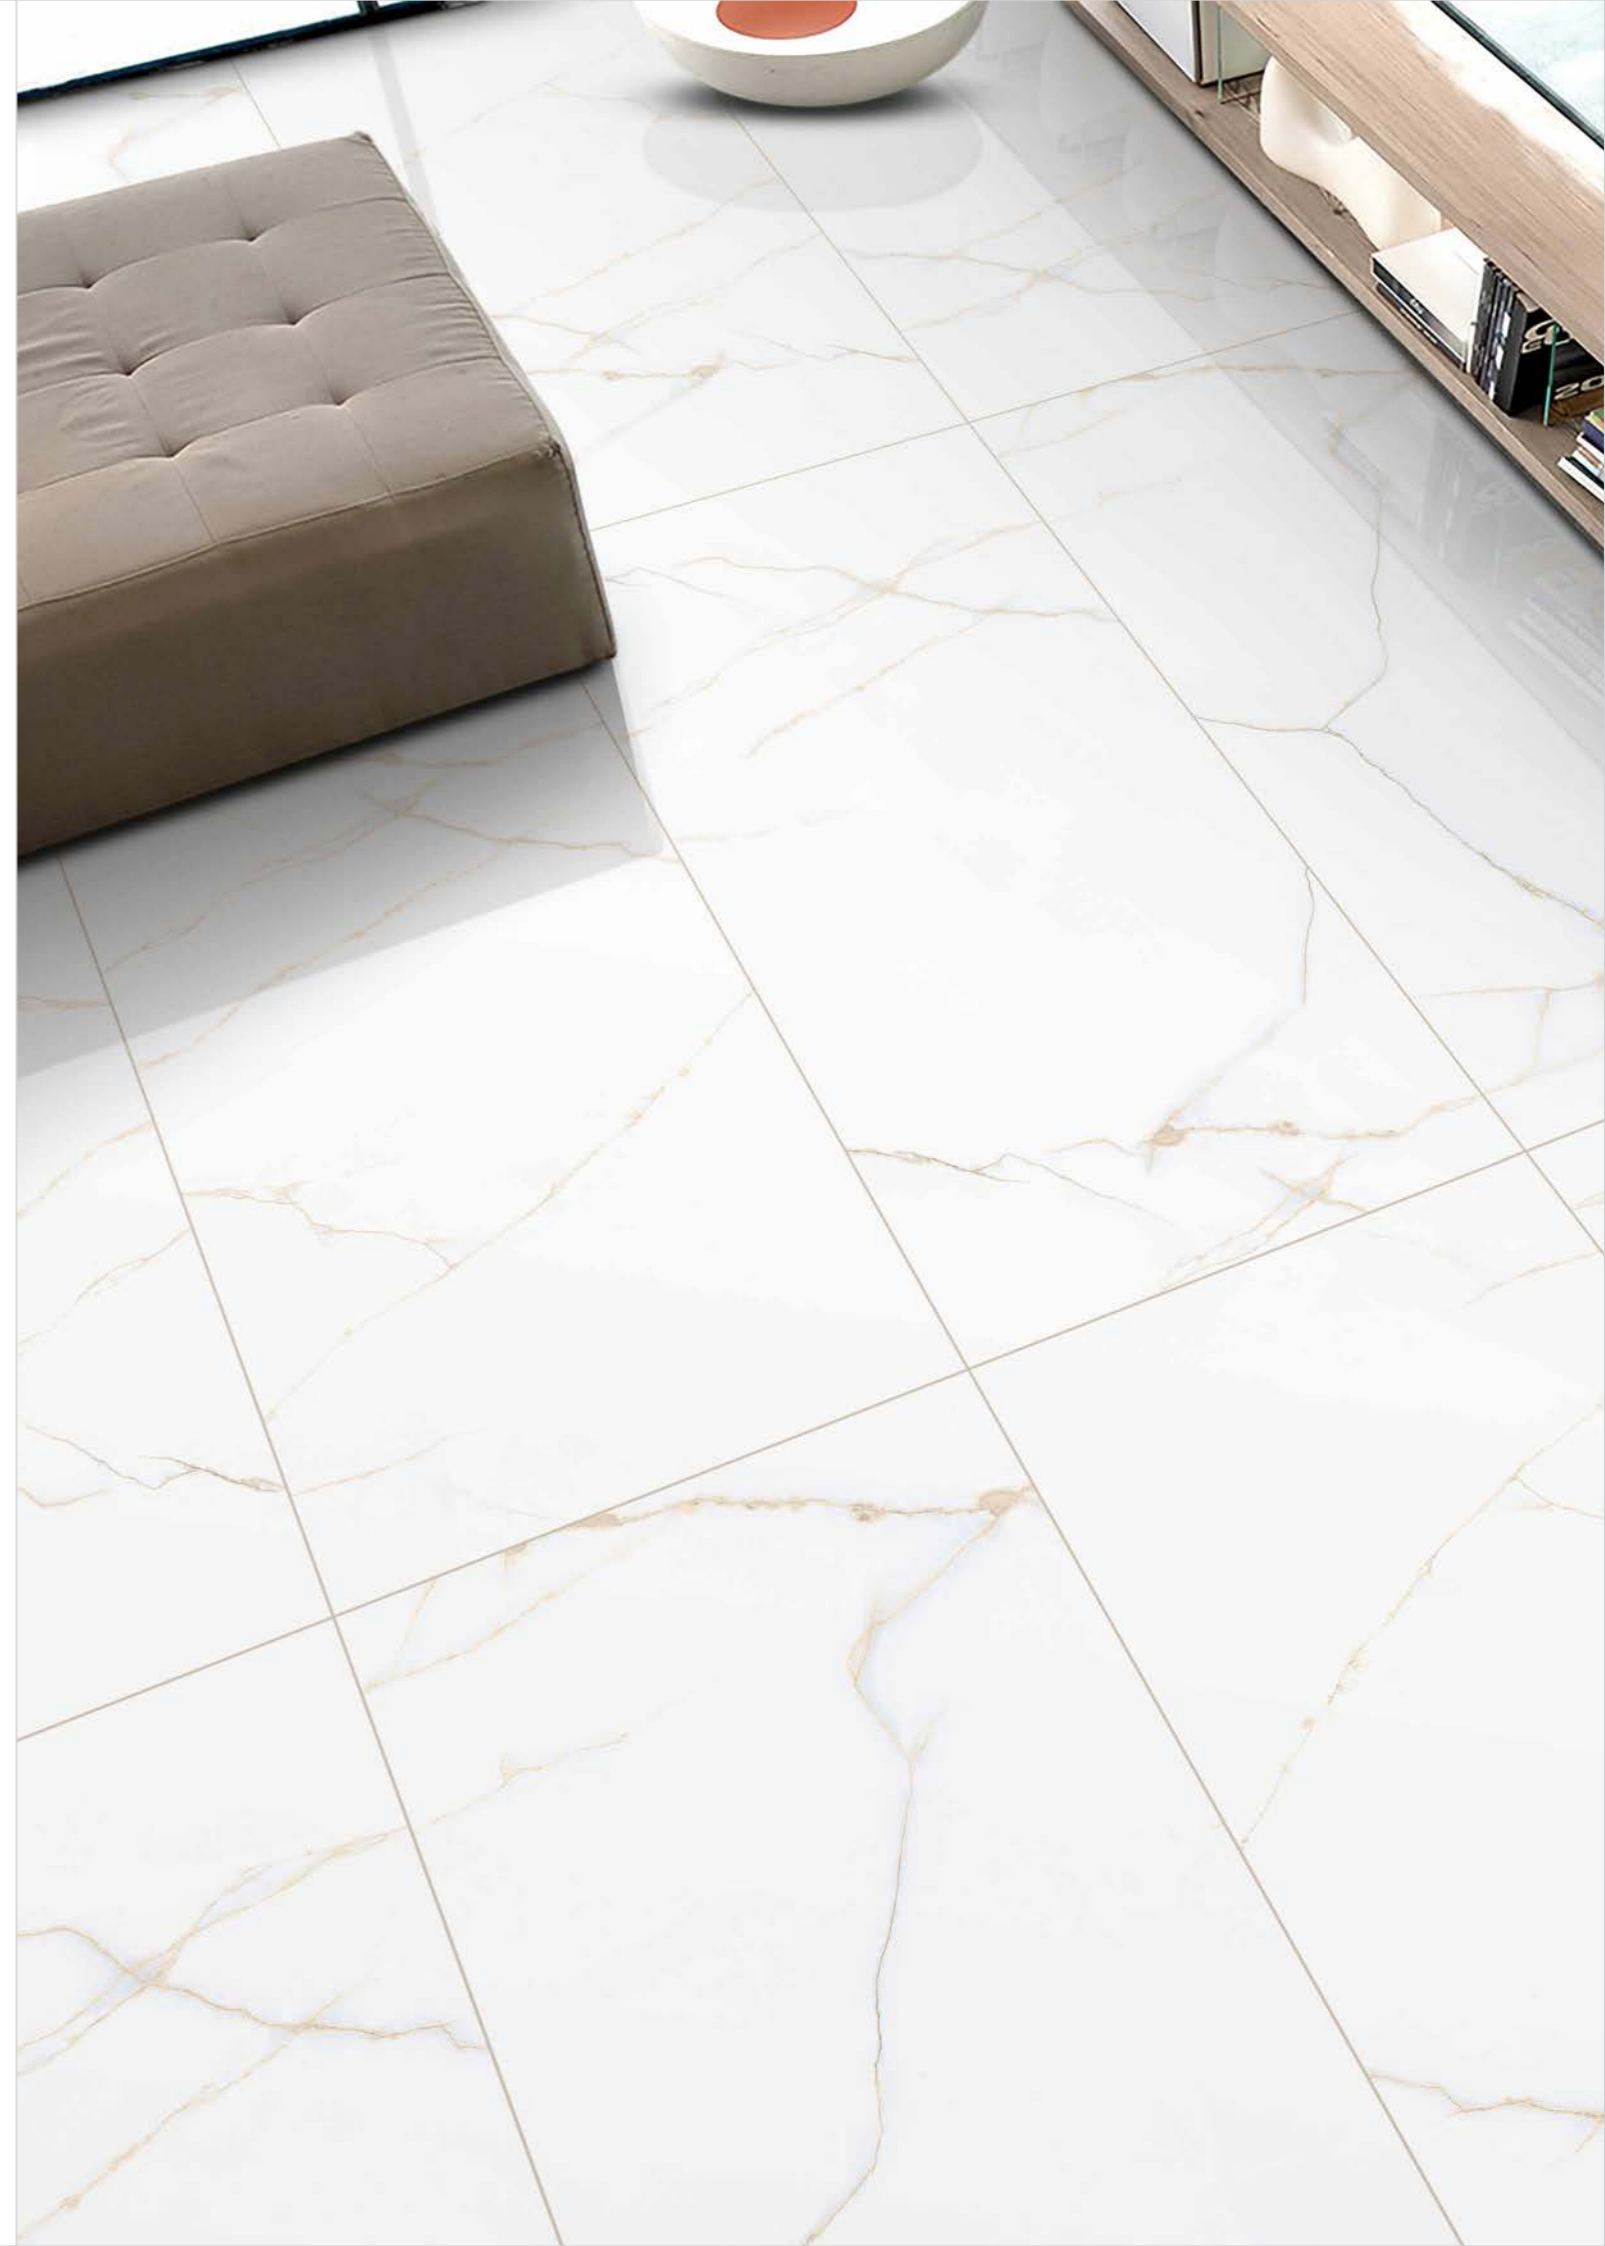

BIANCO CARRARA (EX 112)

04 Faces

GOLD CALACATTA (EX 117)

04 Faces

Technical Specification

CRYSTAL ONICO (EX 120)

03 Faces

MAHAVIR SATVARIO