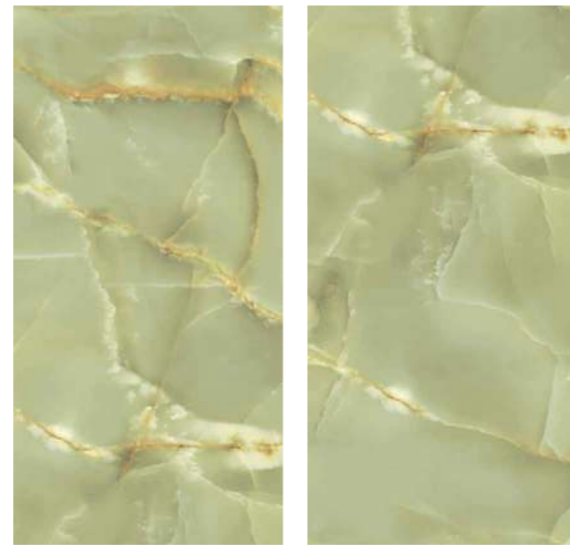

04 Faces

marvellous
COLLECTION

Finish :
Polished

Size :
600x1200mm

Technical Specification

SIRENA GREEN

03

Faces