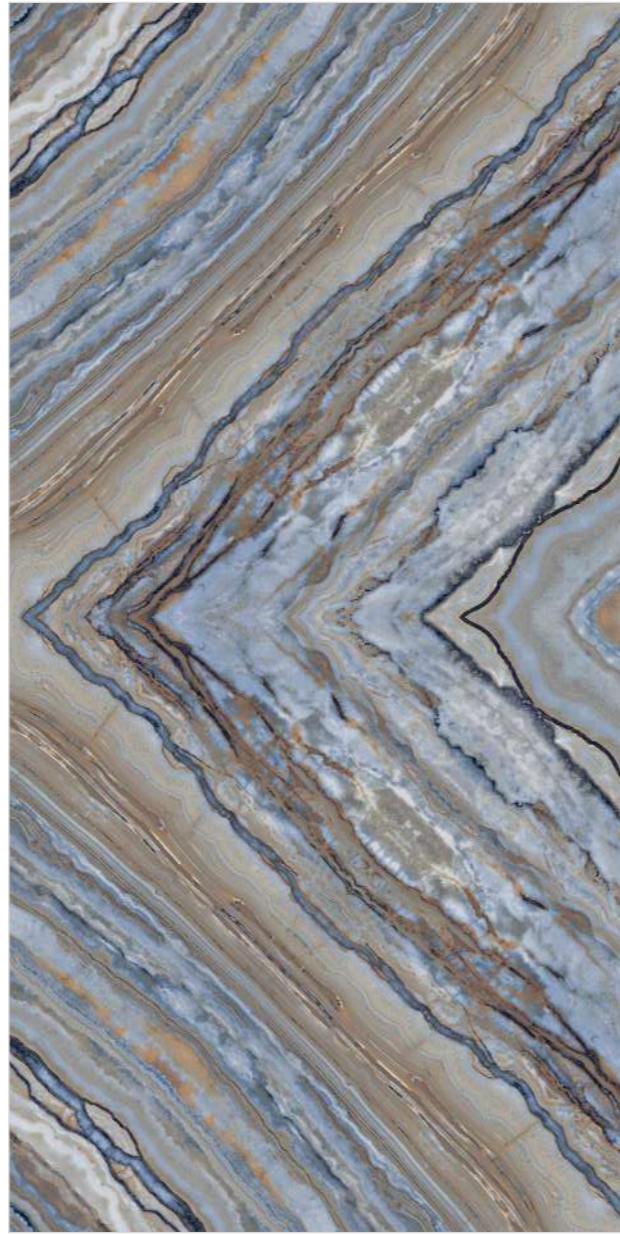

CRACKER BLUE