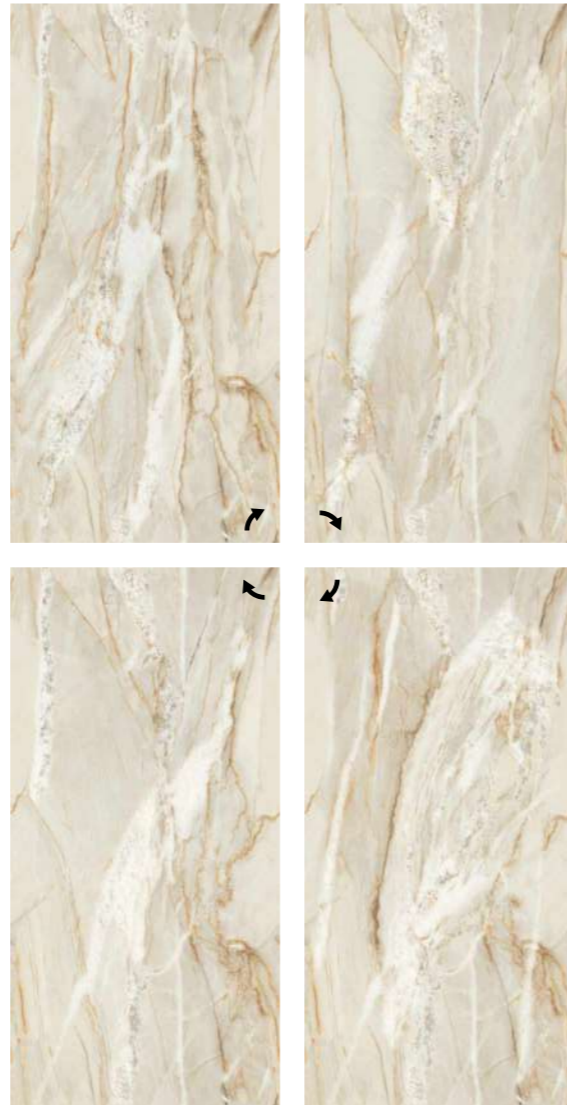

Technical Specification

IMPIO
ENDLESS COLLECTION

Finish :
Endless Polished

Size :
600x1200mm

Technical Specification

FREEDOM GOLD

04 Faces

FREEDOM ONYX