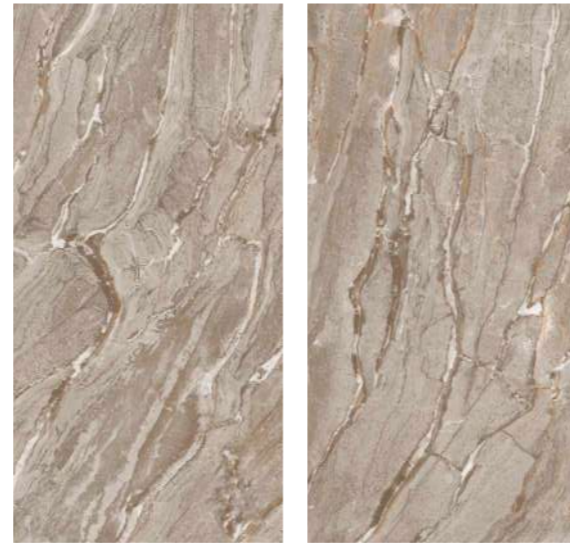

CROTONE BROWN

04 Faces

CROTONE GRIS

04 Faces