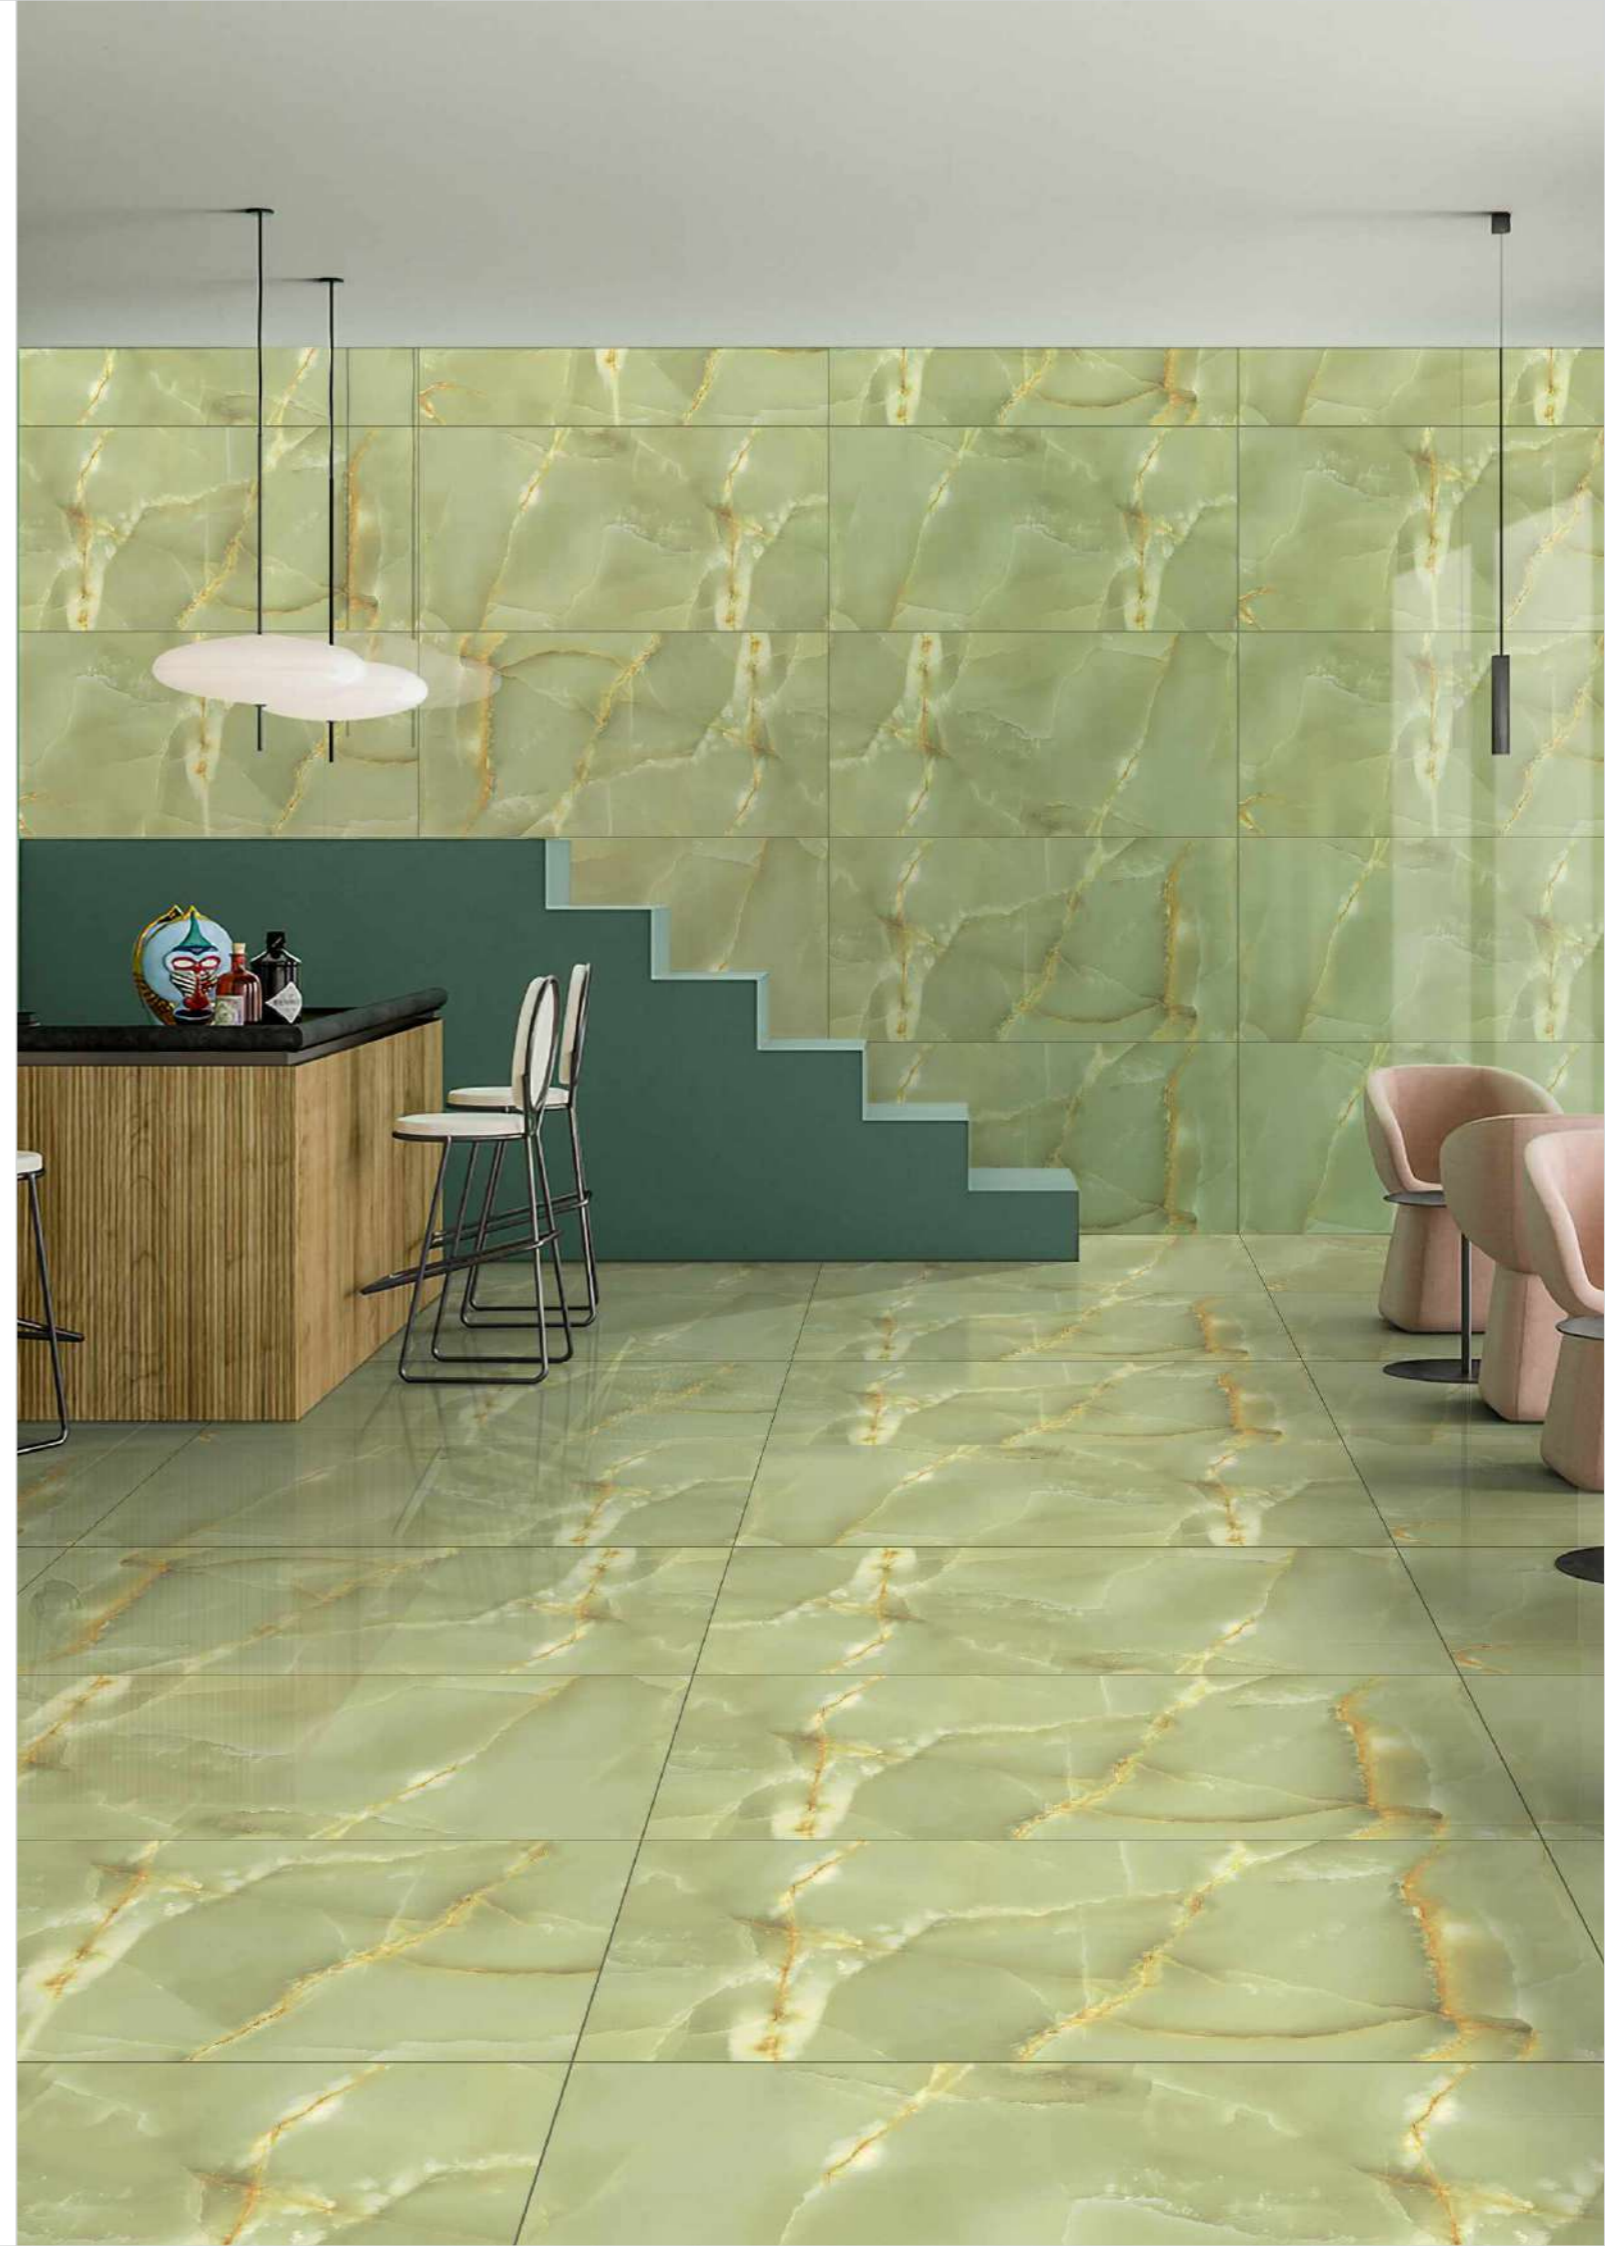

04 Faces

marvellous
COLLECTION

Finish :
Polished

Size :
600x1200mm

Technical Specification

SIRENA GREEN

03

Faces