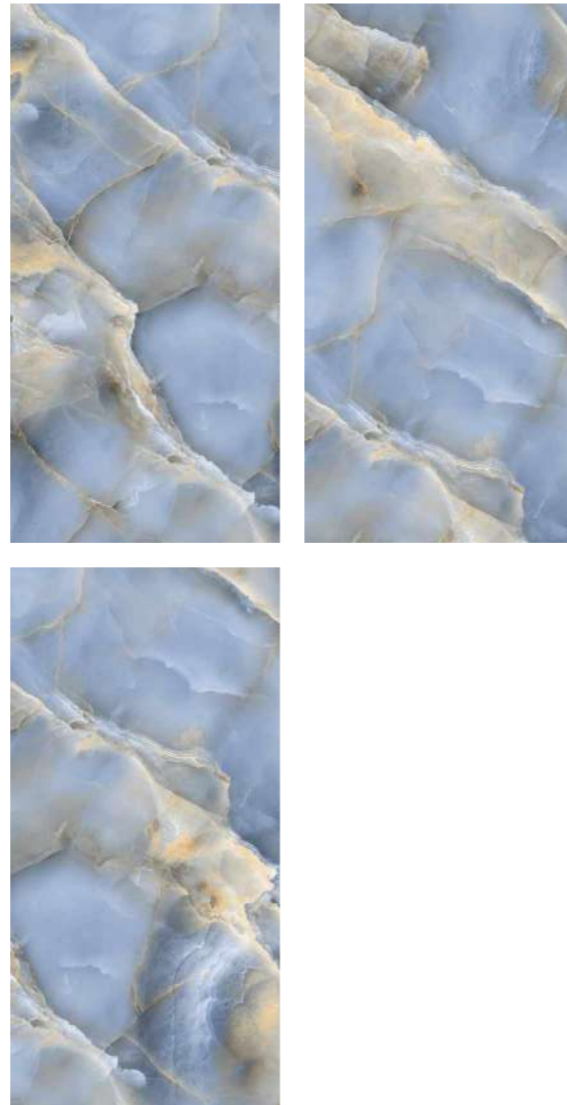

Size :
600x1200mm

Technical Specification

SNOW BLUE

04 Faces

SPARK BIANCO

04 Faces

SPECTRA GREY

03 Faces