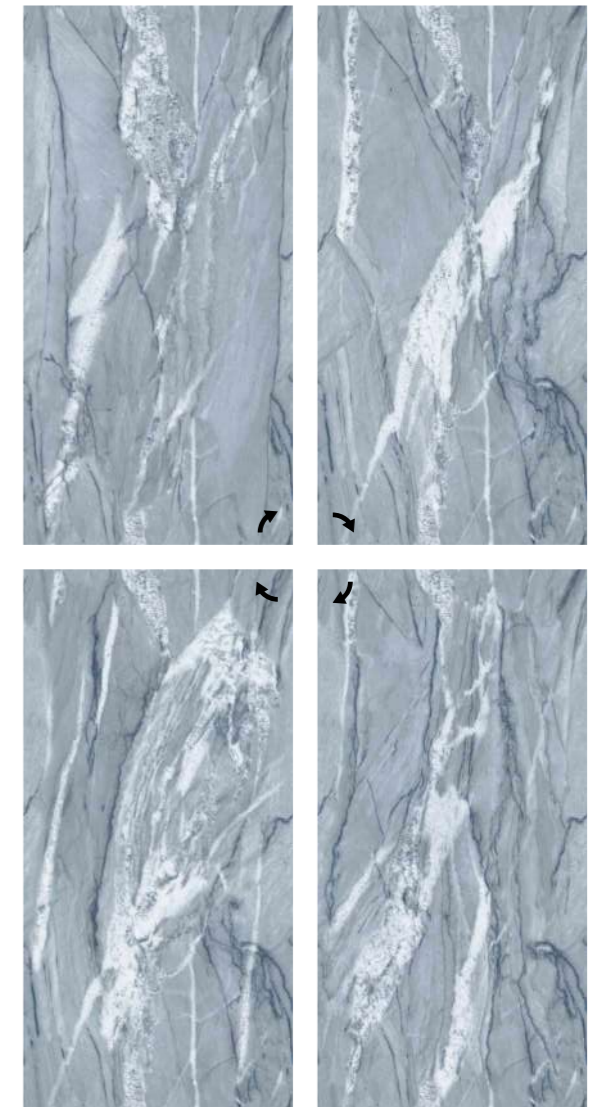

FREEDOM ONYX

04 Faces

FREEDOM GREY

04 Faces