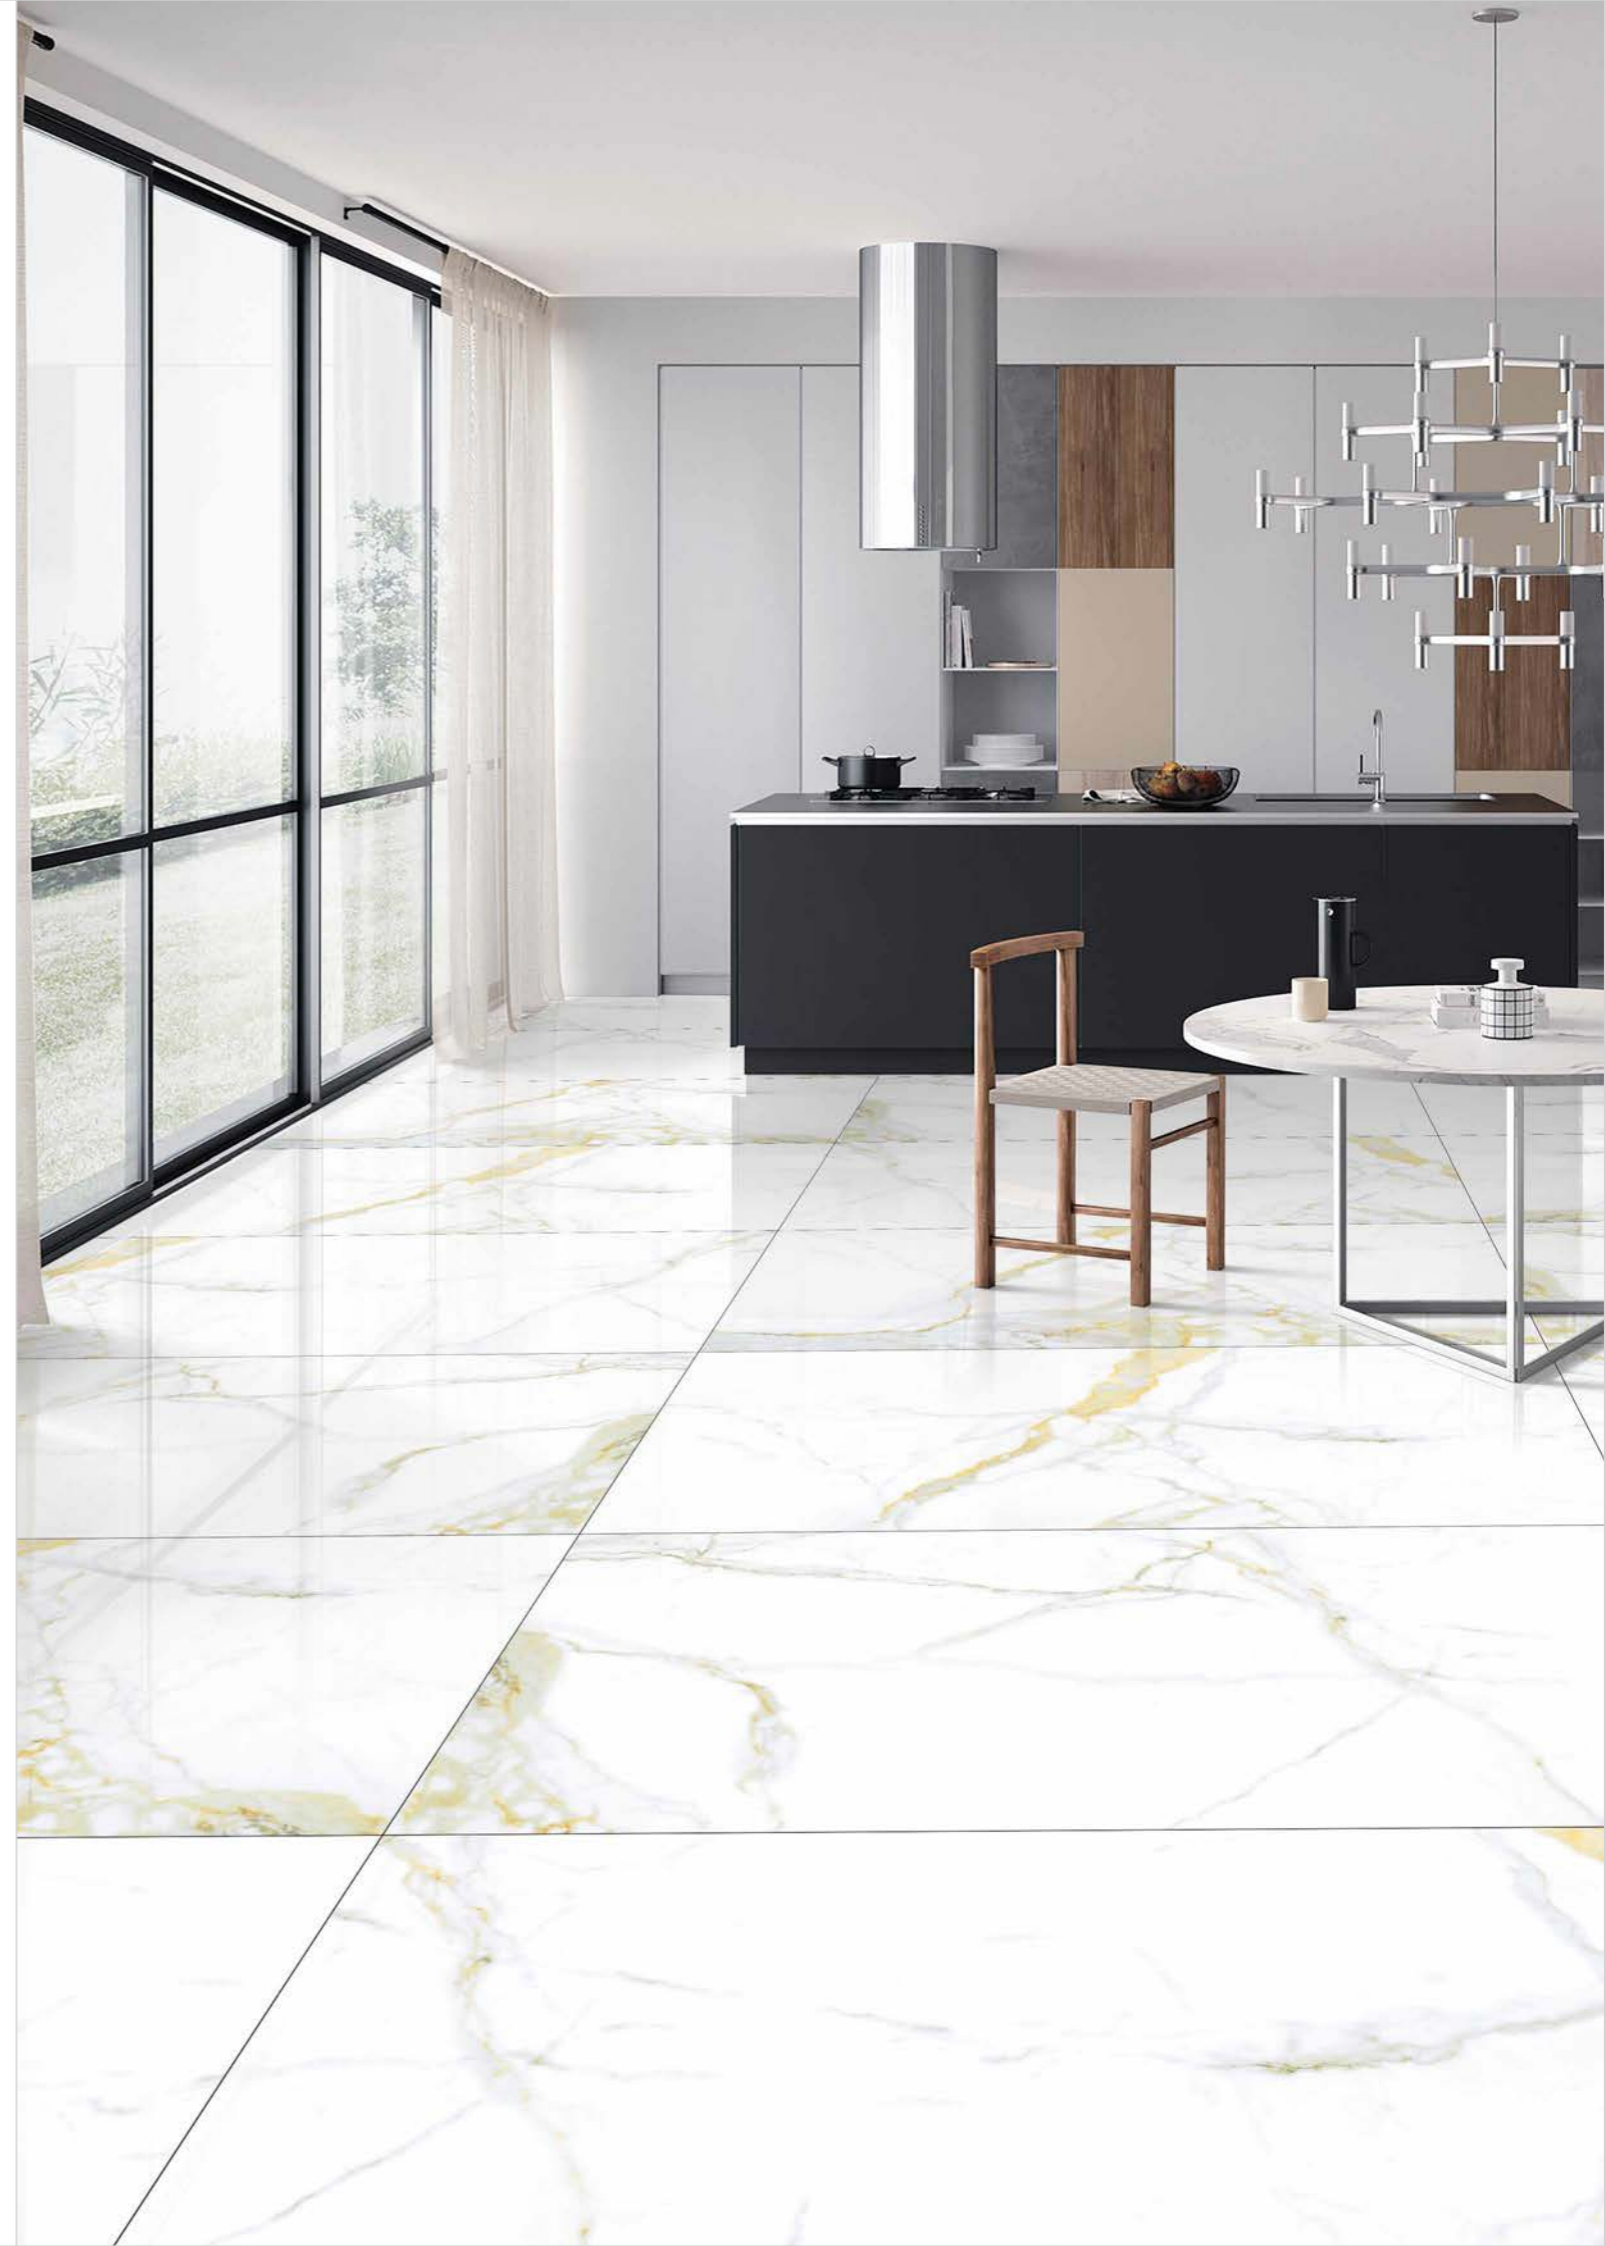

Finish :
Polished

Size :
600x1200mm

Technical Specification

ROMAN SATVARIO

04 Faces

SCOTTISH GREEN

03 Faces

RAYMI GREEN