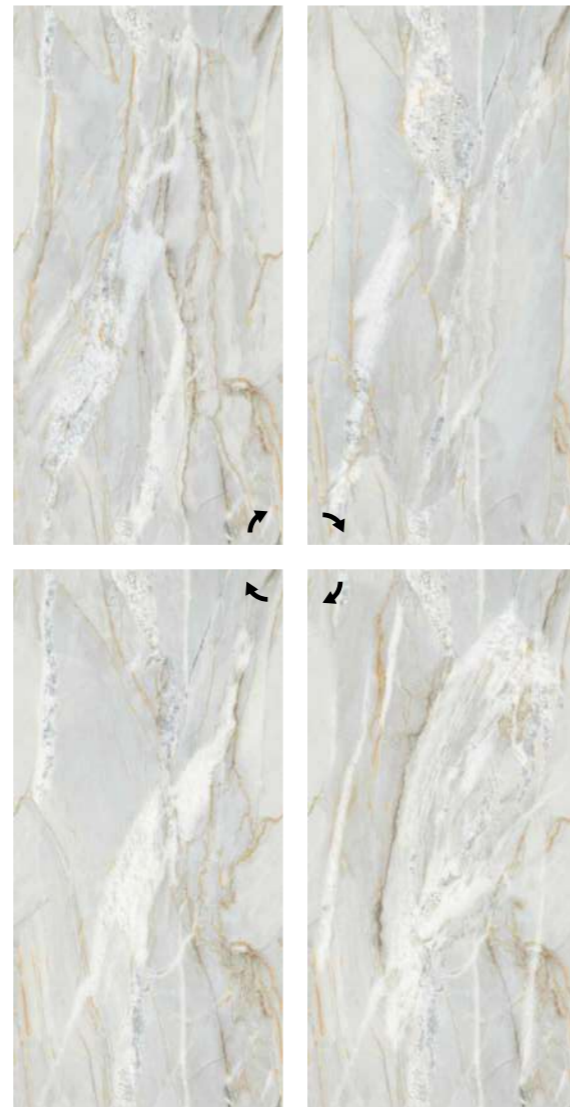

FREEDOM ONYX

04 Faces

FREEDOM GREY

04 Faces