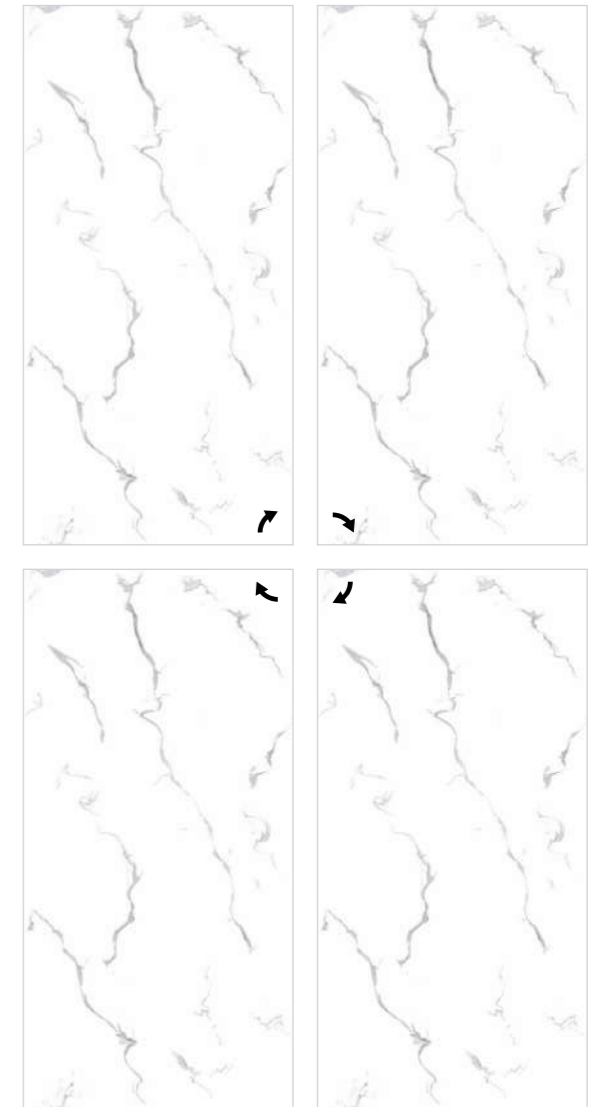

Faces

RAMBO SATUARIO

01 Faces

REMI SATVARIO

01 Faces

Technical Specification

VILLAIN BLUE

01