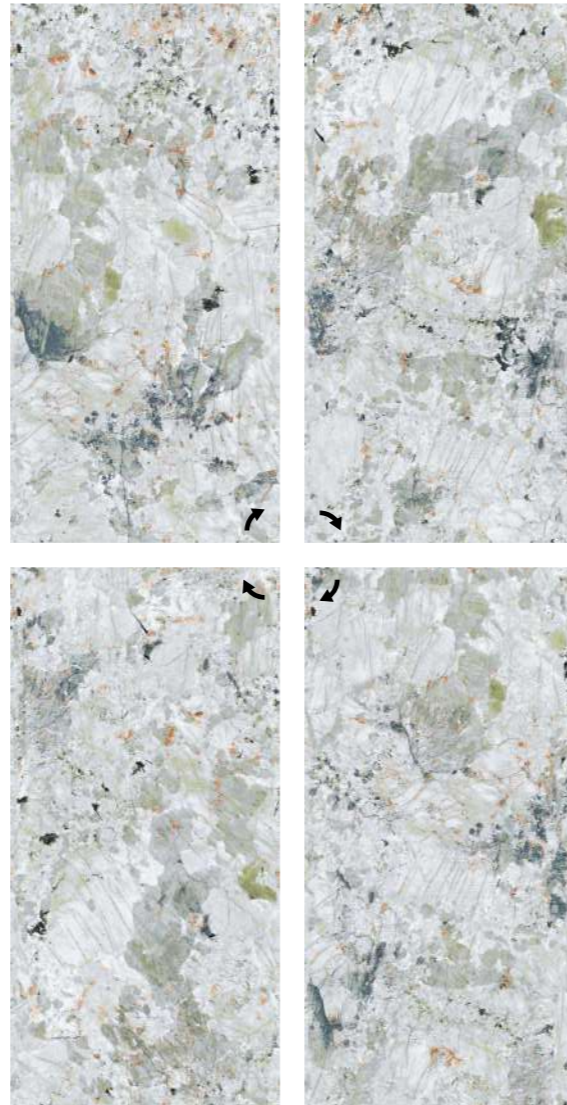

AMBIANT GREY

04 Faces

Technical Specification

PISTA WHITE

04 Faces

CRISTALITA BEIGE

04 Faces

CRISTALITA GREY