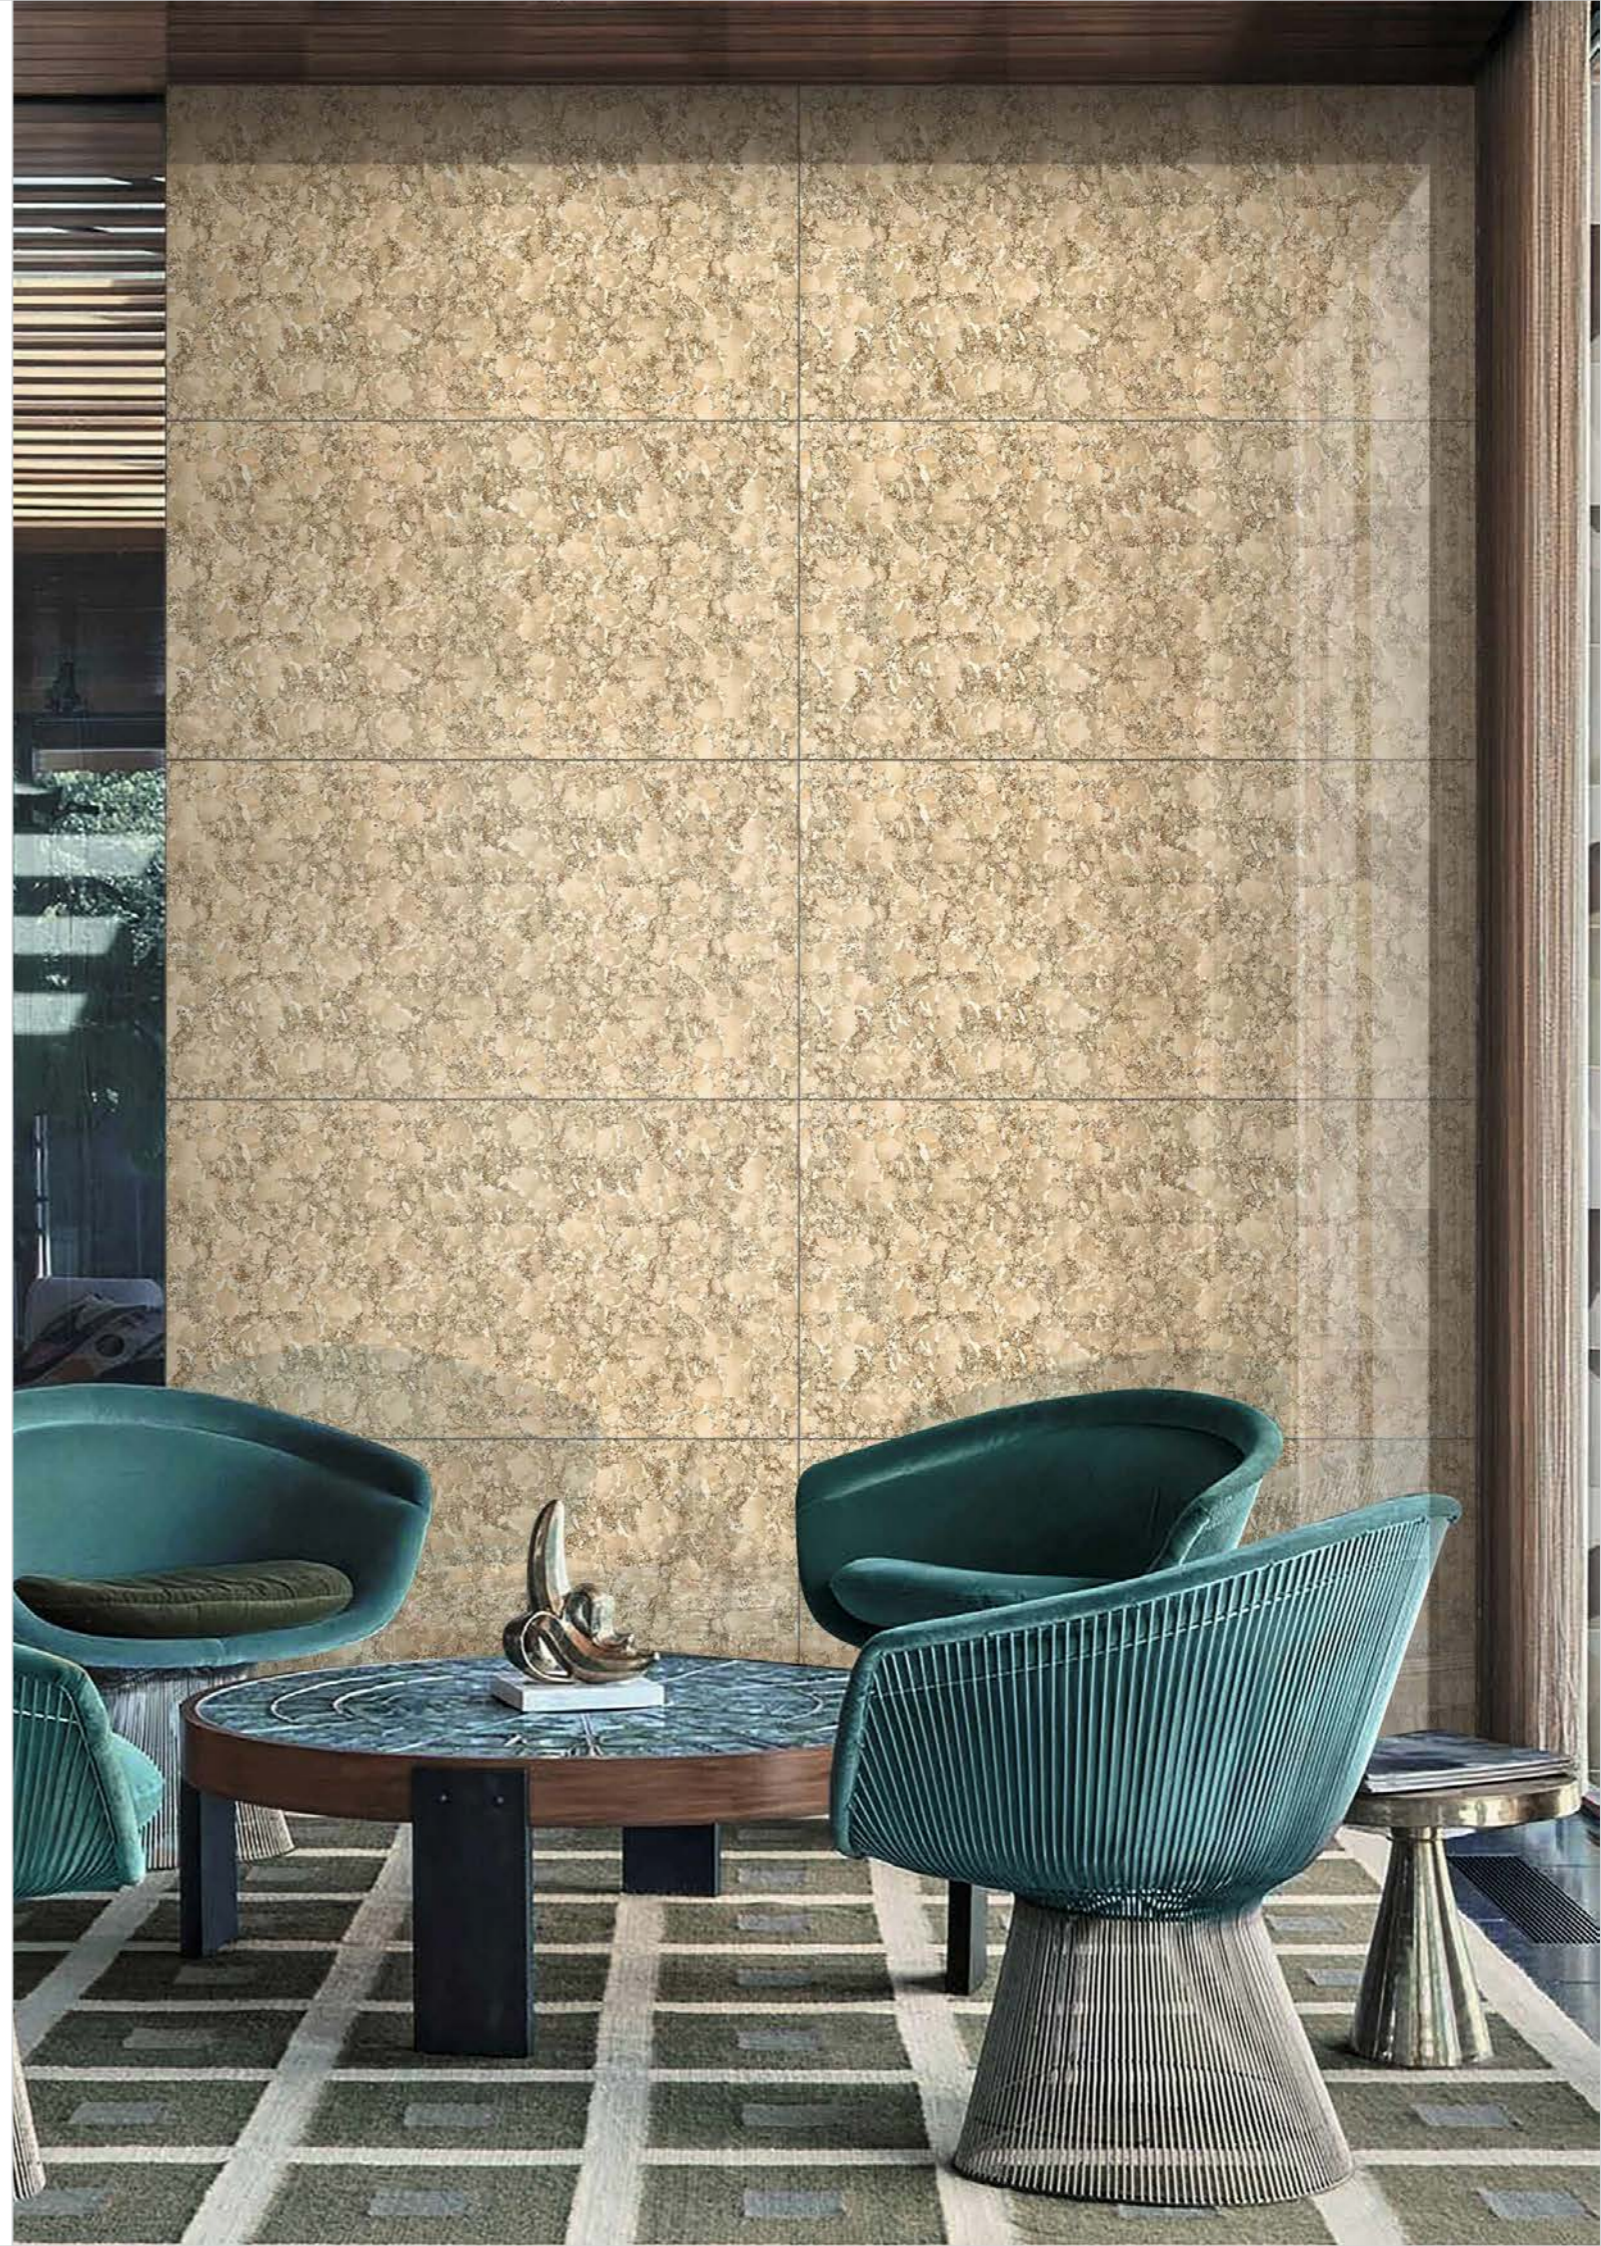

SMOKE CHOCO