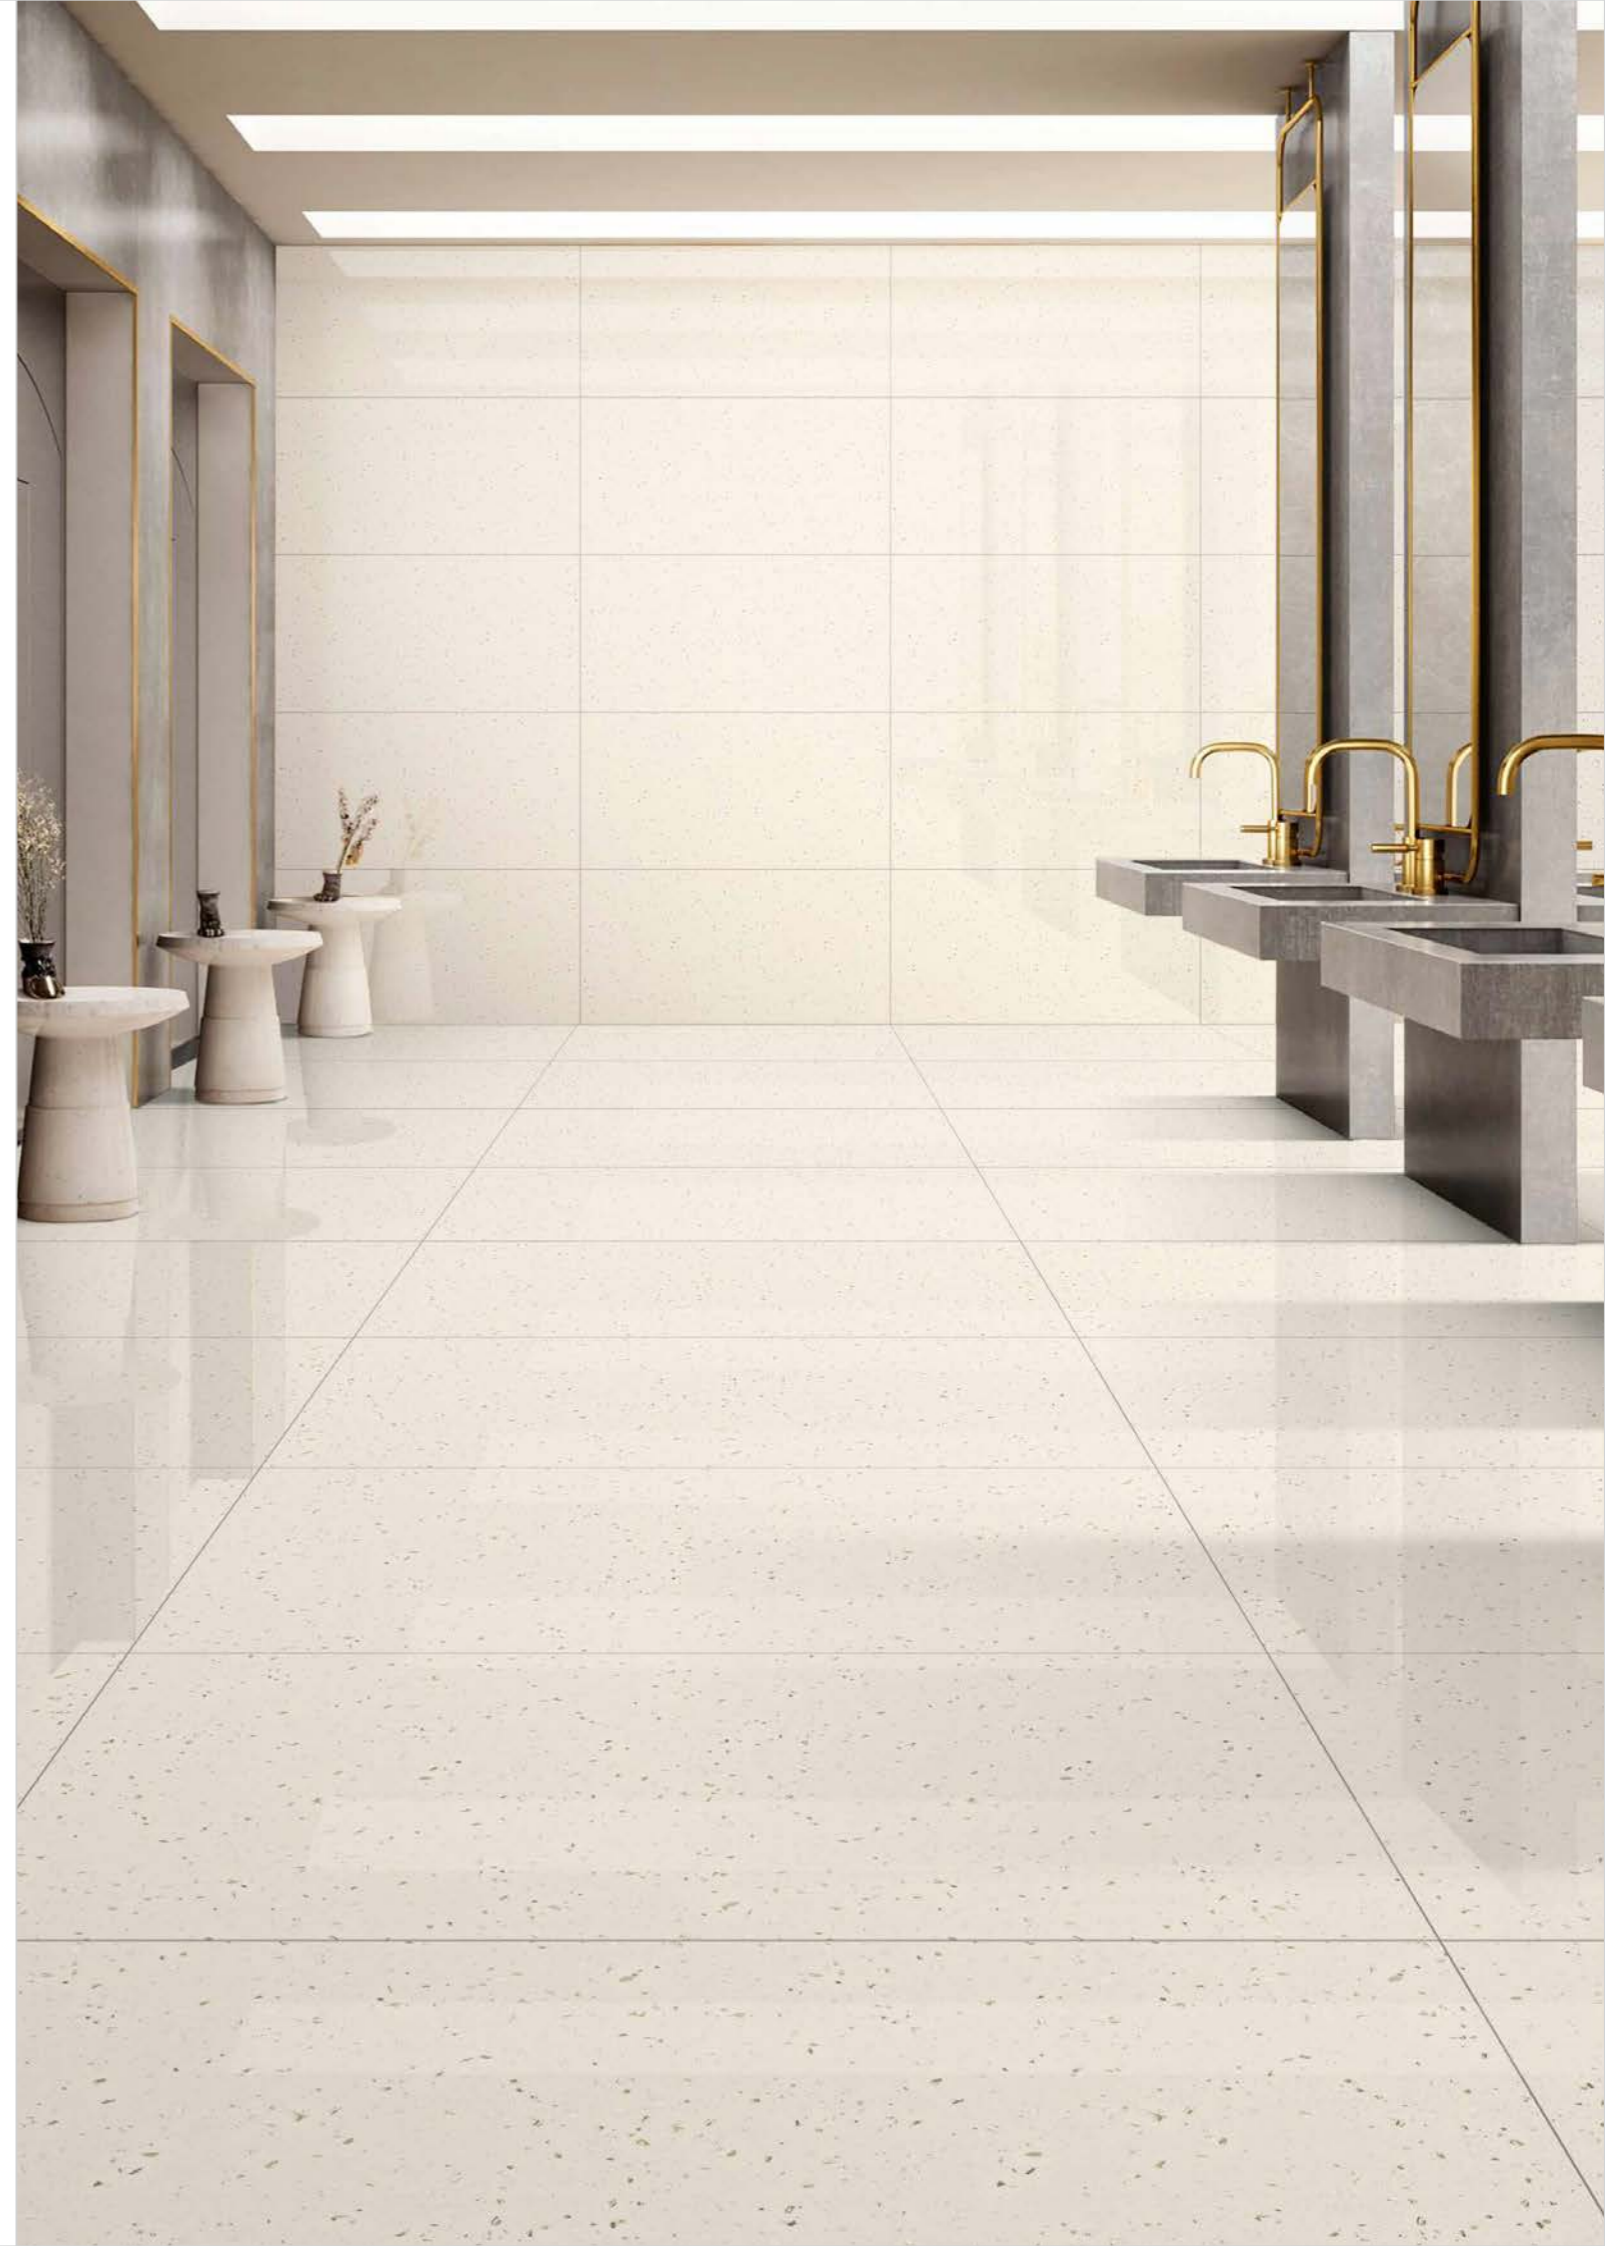

RIVER BLUE

RIGAL GREY

Finish :
Polished

Size :
600x1200mm

Technical Specification

RIGAL COFFE

RIGAL IVORY

Finish : Polished | Size : 600x1200mm