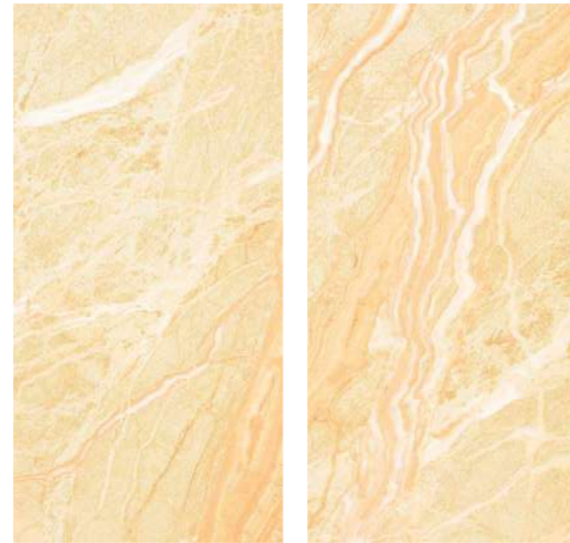

marvellous
COLLECTION

Finish :
Polished

Size :
600x1200mm

Technical Specification

CARTON YELLOW

04 Faces