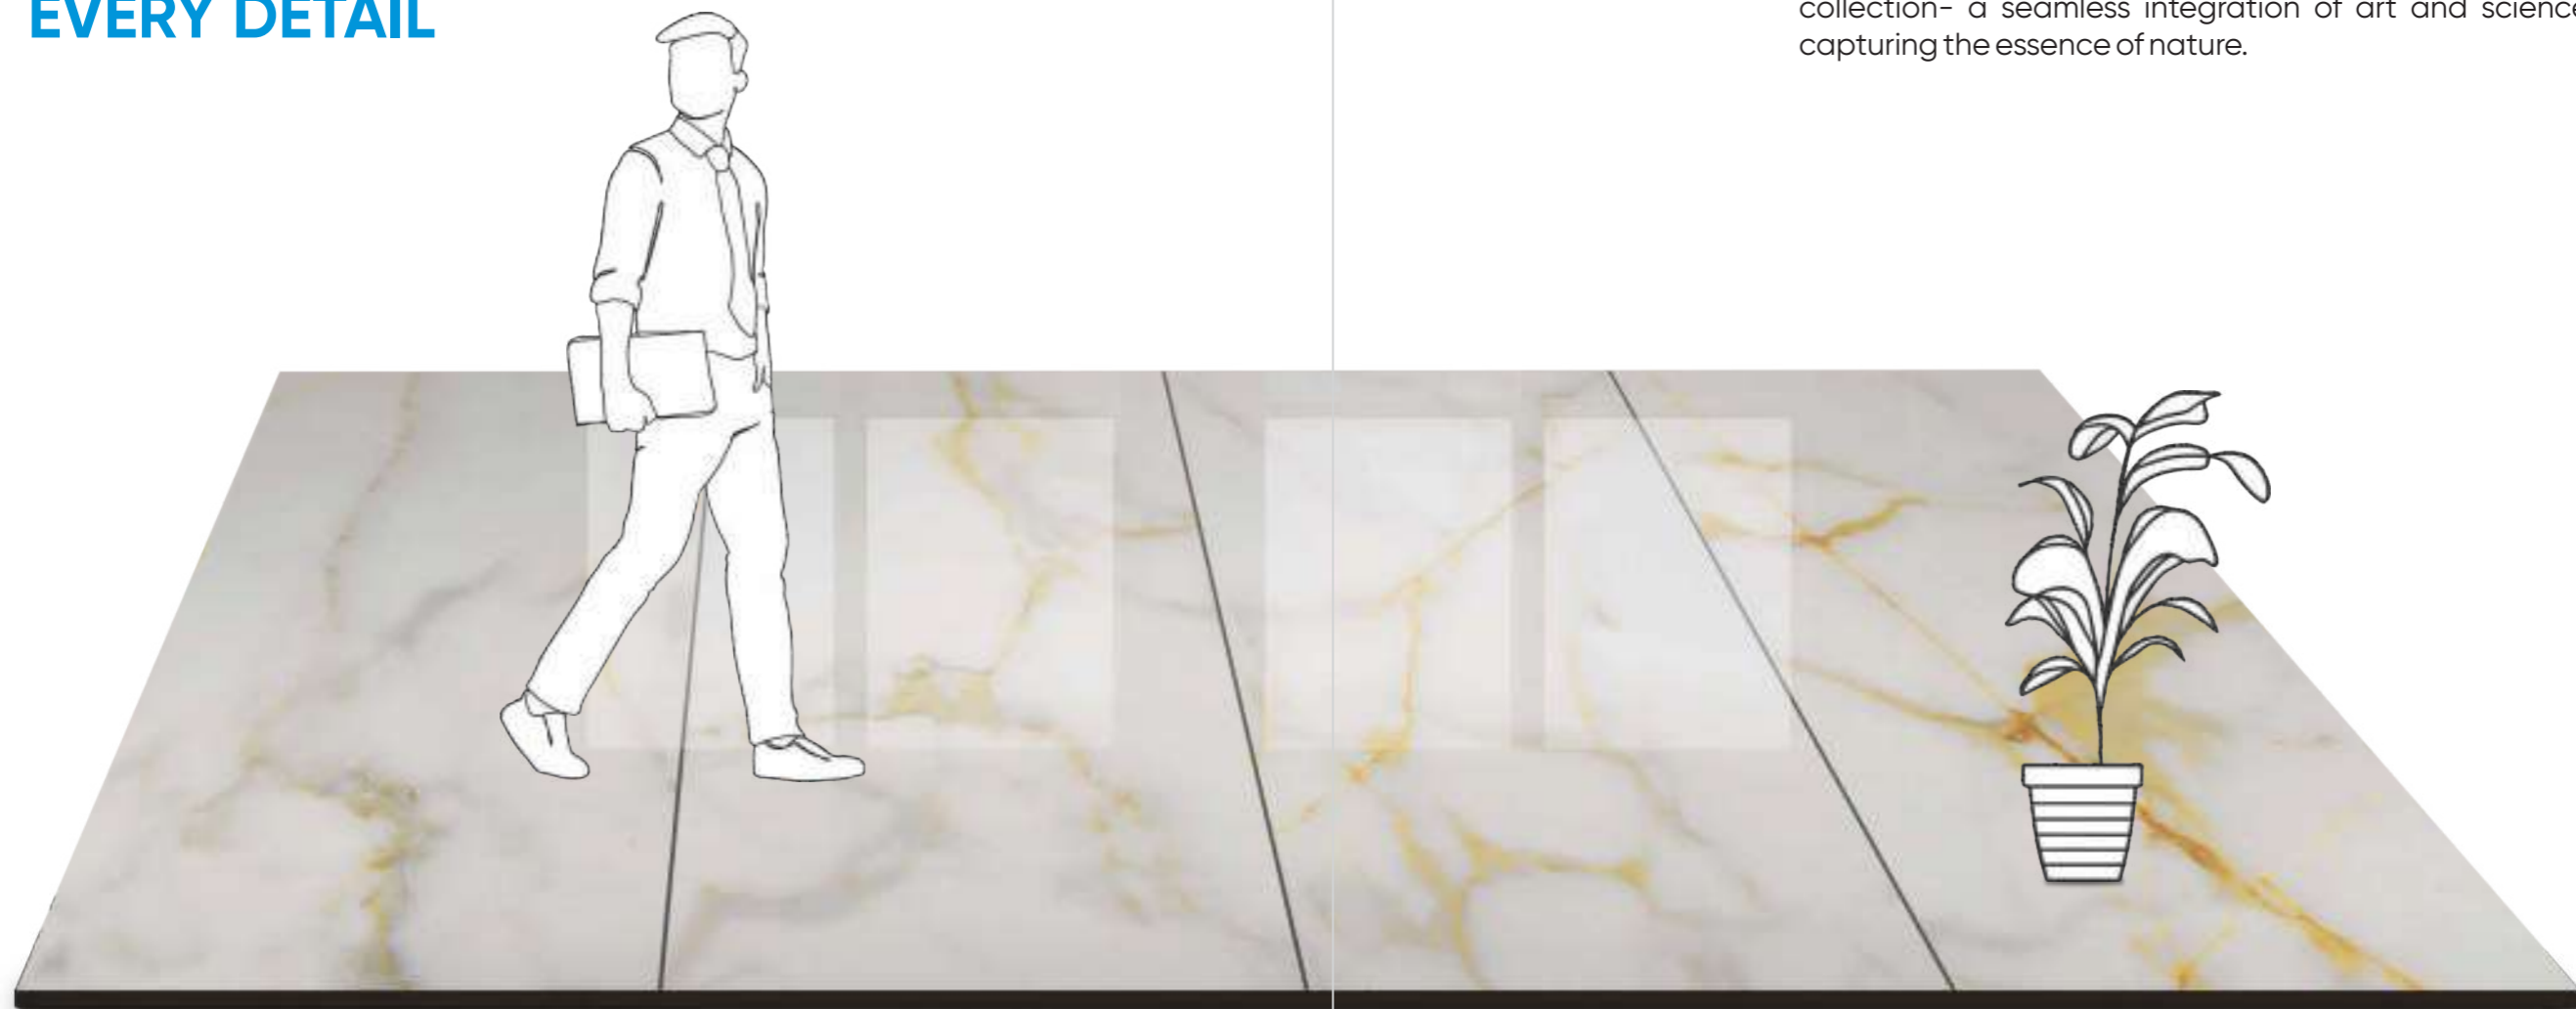

marvellous
COLLECTION

Finish :
Polished

Size :
600x1200mm

Luxury in
EVERY DETAIL

The Marvellous Collection from Skytouch Ceramic redefines elegance. Immerse yourself in this beautiful collection- a seamless integration of art and science, capturing the essence of nature.