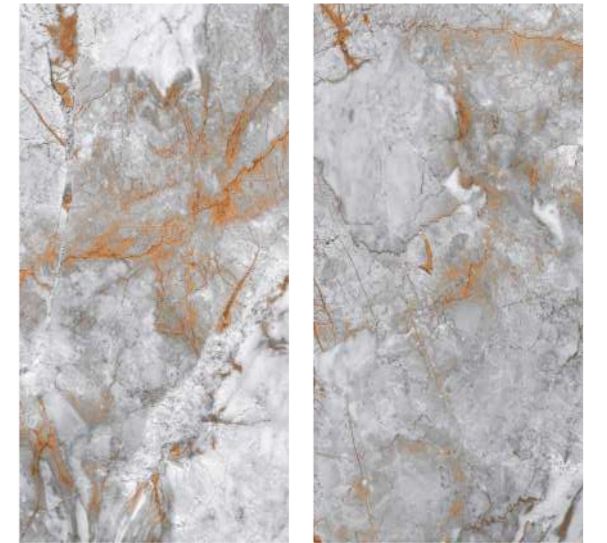

VILLA BEIGE

04 Faces

VILLA BROWN

04 Faces