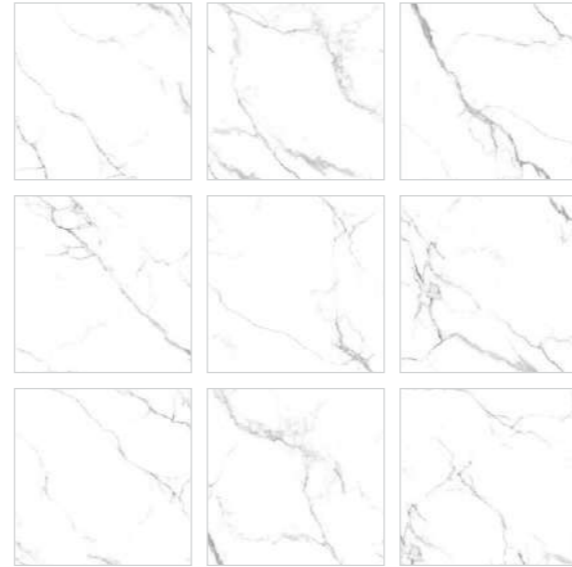

Technical Specification

SATVARIO SWEET

10

Faces

OWN SKY

04

Faces