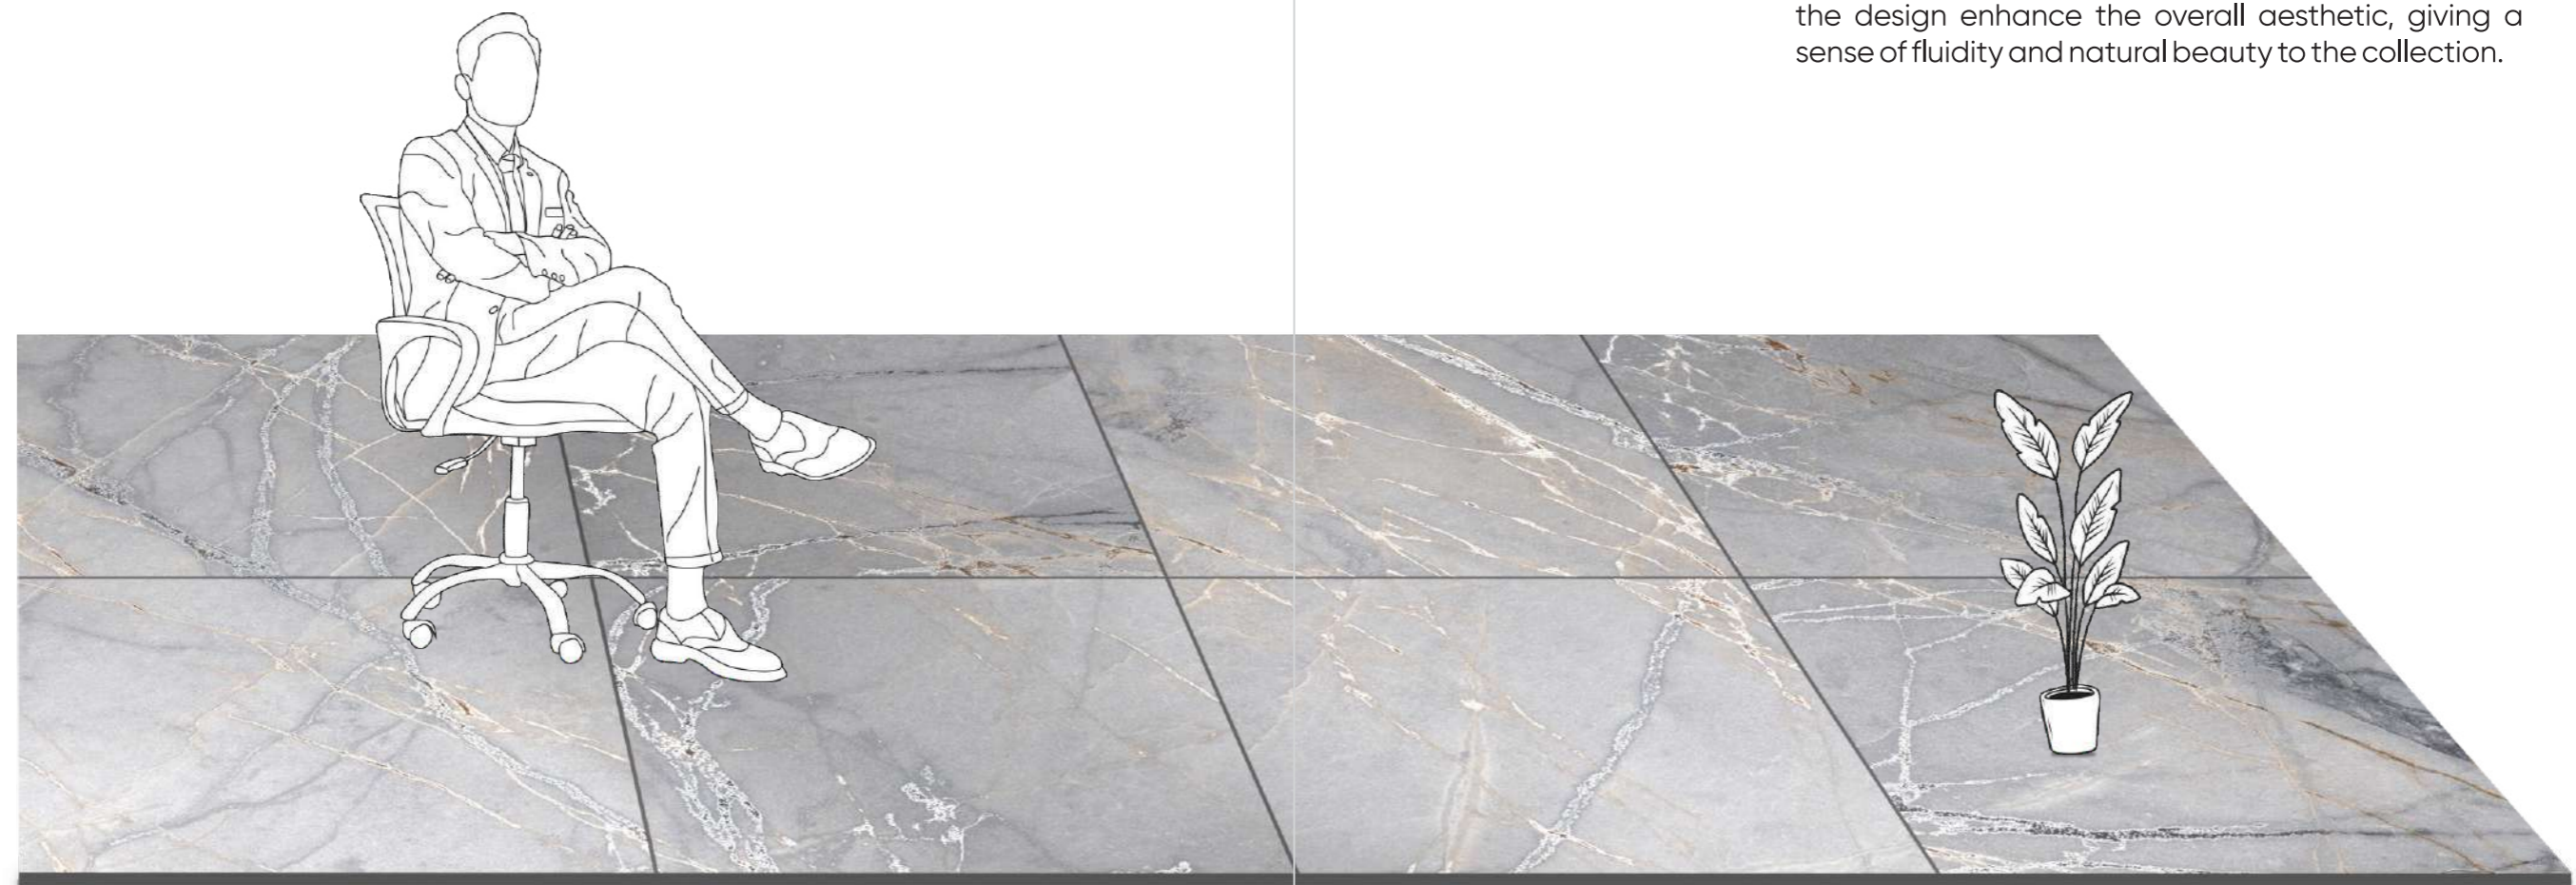

## Style MEETS COMFORT

The Gleamcraft Collection features exquisite carving effect tiles that artfully reflect veins, creating a stunning and intricate pattern. These tiles boast a unique blend of craftsmanship and elegance, adding a touch of sophistication to any space. The veins in the design enhance the overall aesthetic, giving a sense of fluidity and natural beauty to the collection.