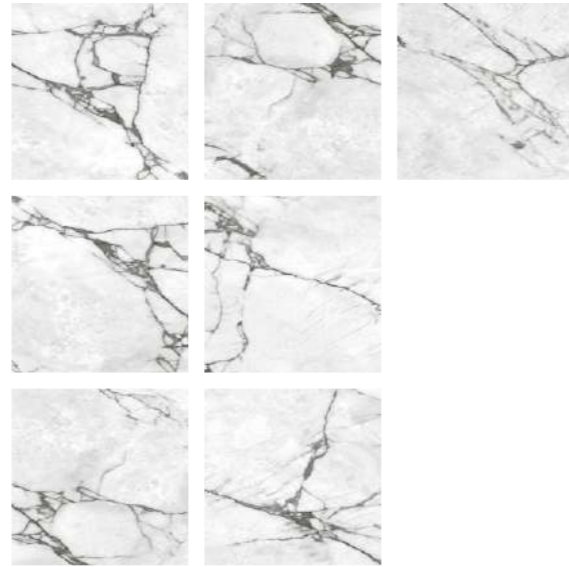

Technical Specification

BOGOTA GREY

08 Faces

BOGOTA BEIGE

08 Faces