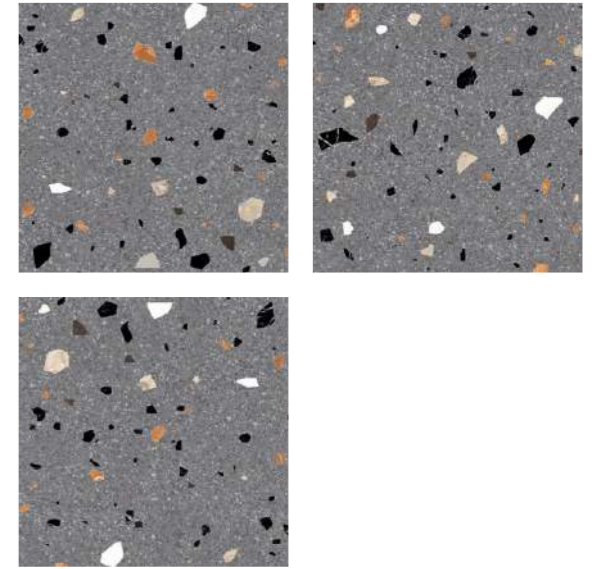

ZORA WHITE

04 Faces

ZORA GREY

04 Faces

ZORA BLACK

04 Faces