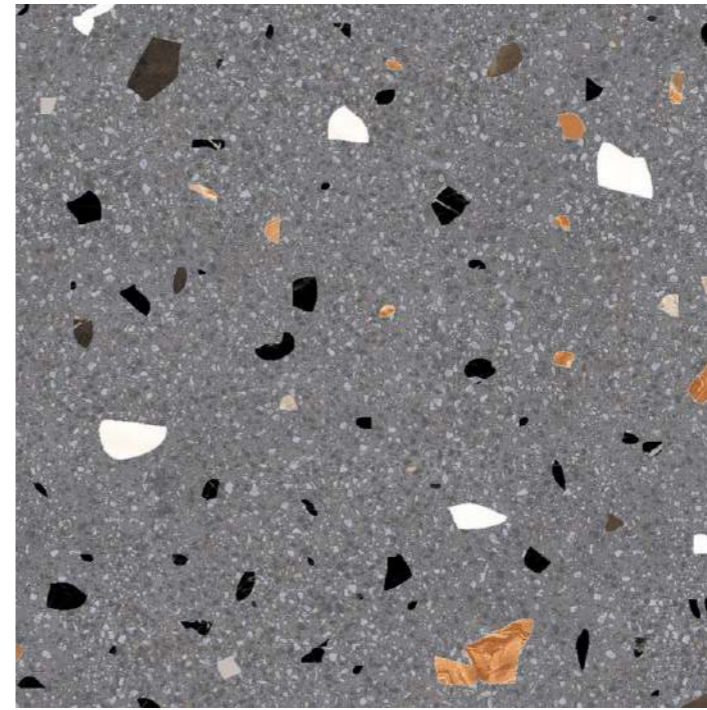

ZORA WHITE

04 Faces

ZORA GREY

04 Faces

ZORA BLACK

04 Faces