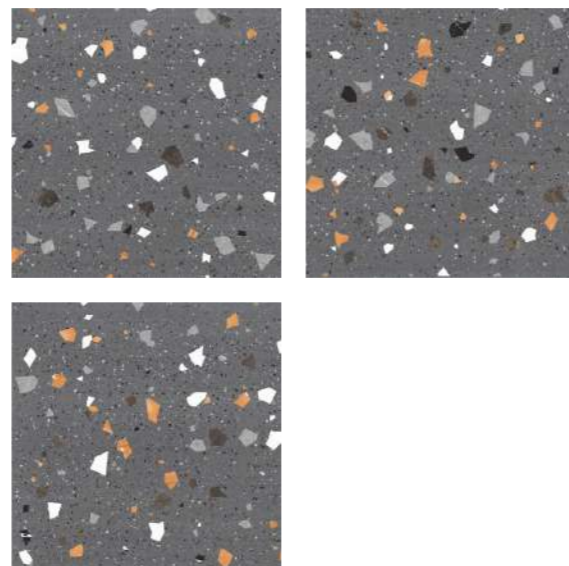

ZORA WHITE

04 Faces

ZORA GREY

04 Faces

ZORA BLACK

04 Faces