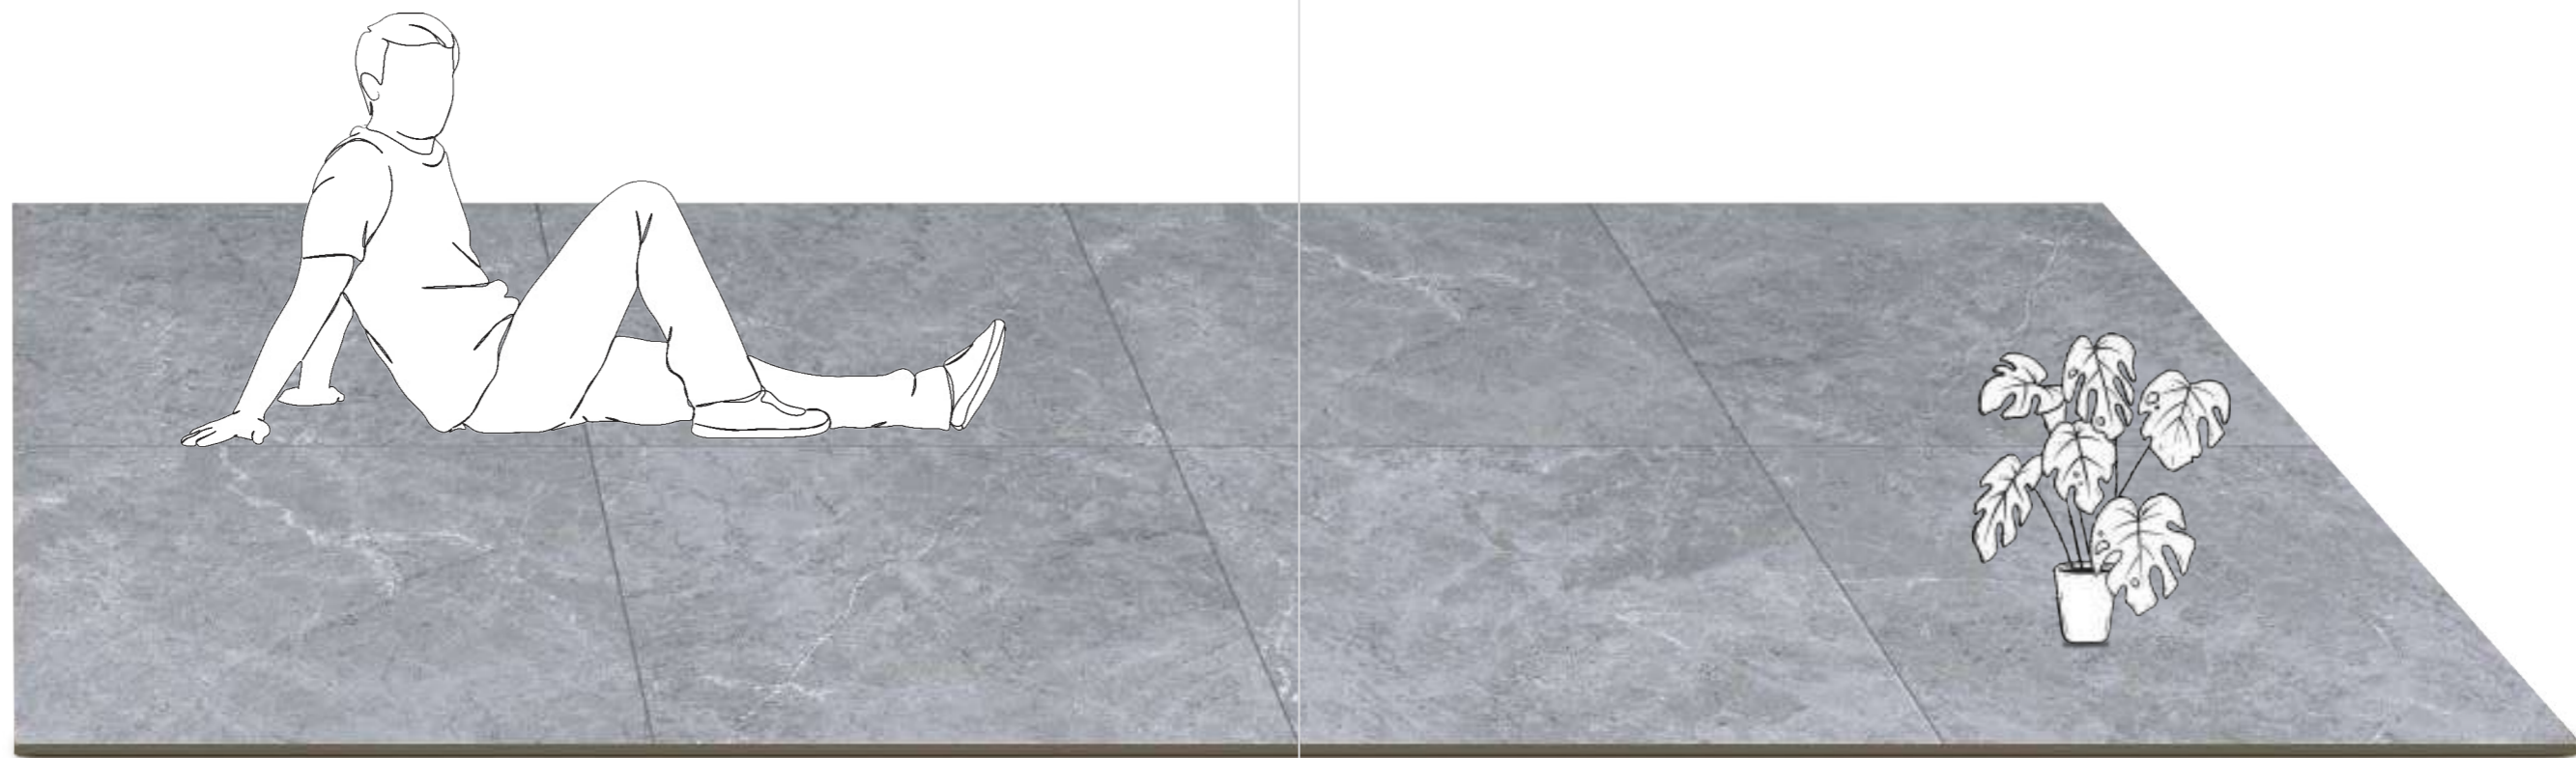

# LUX

COLLECTION

Finish :  
Matt

Size :  
600x600mm

Offering A Subtle Yet  
**IMPACTFUL VISUAL APPEAL.**

Elegant Matt surfaces combine the understated sophistication of a matte finish with refined design elements, resulting in a sleek and luxurious appearance. These surfaces typically exhibit a smooth texture with a low sheen