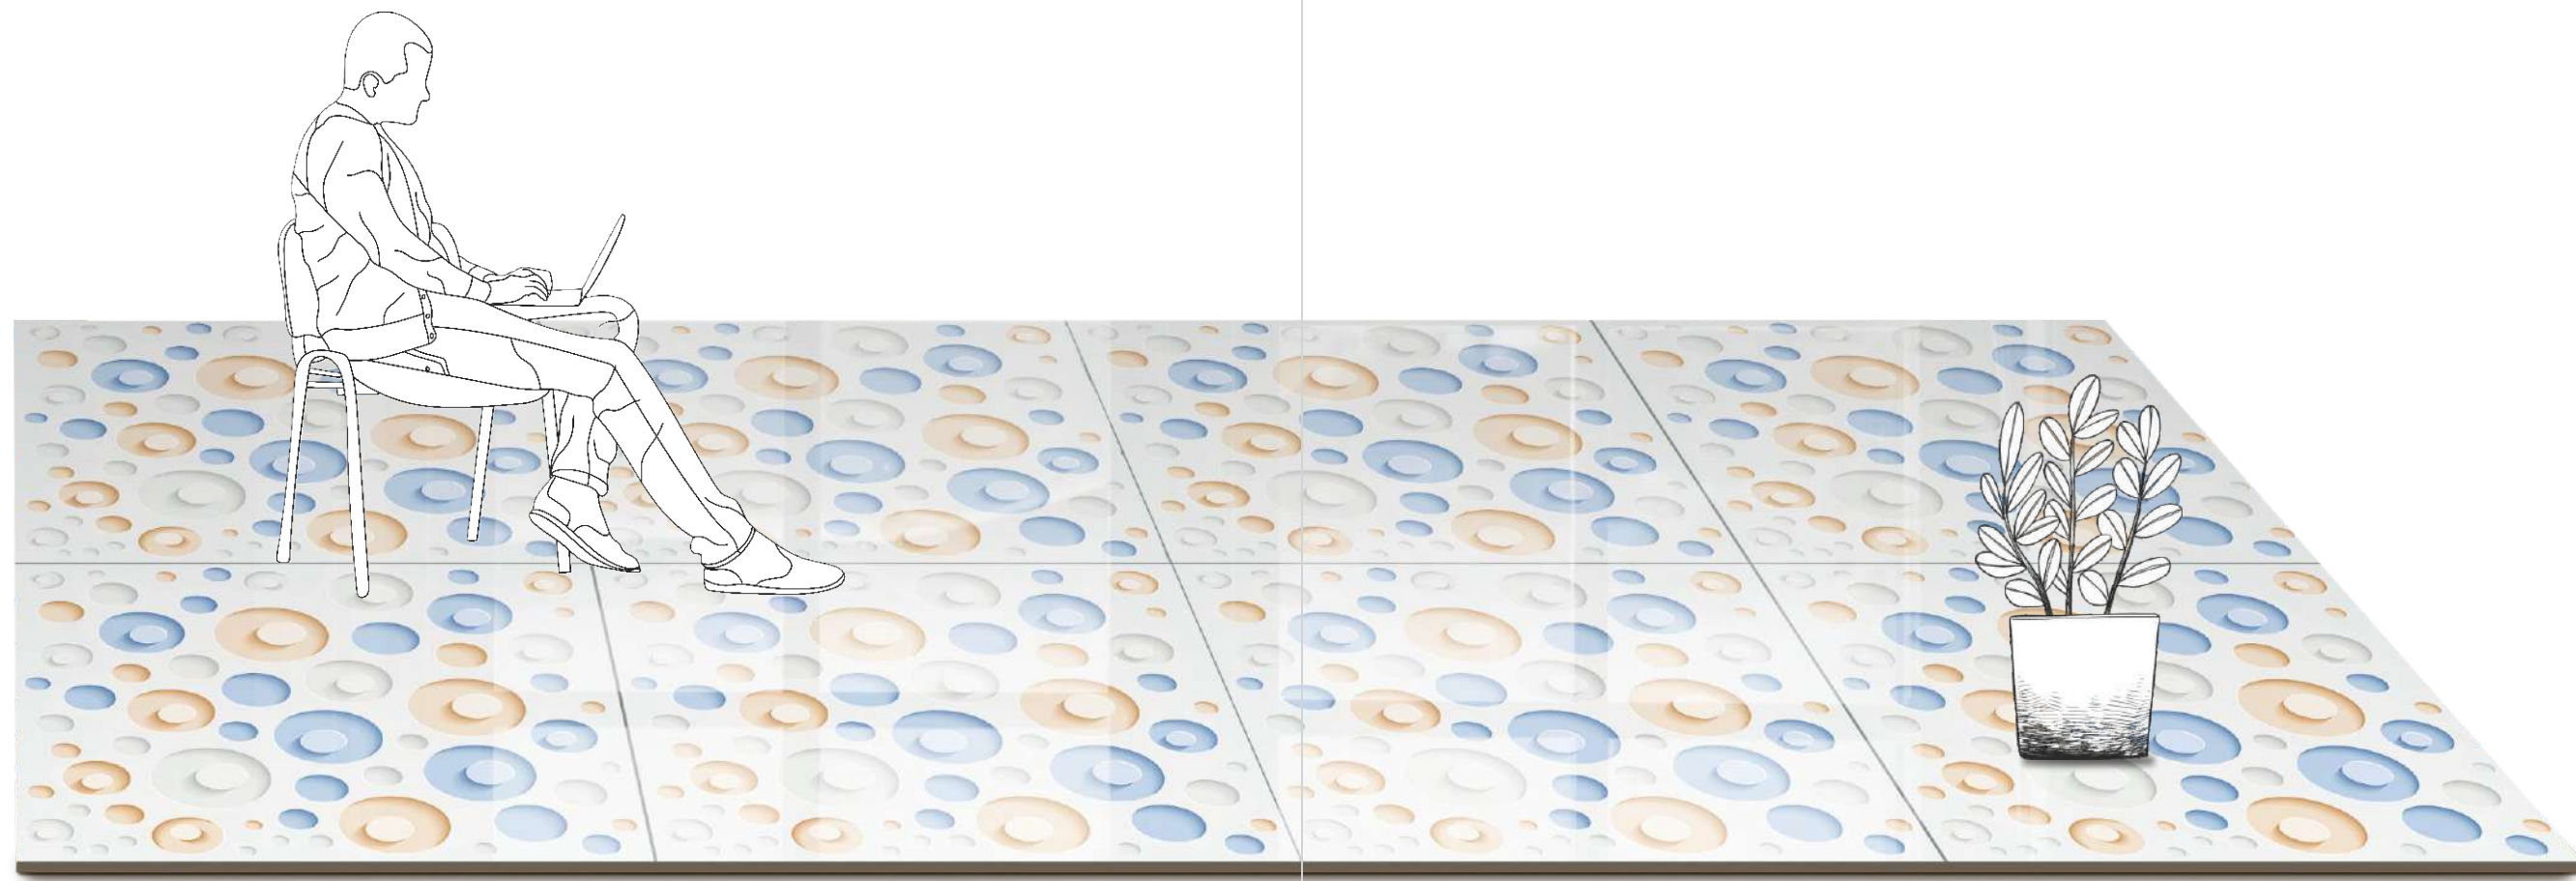

ELEGANZA BROWN

Finish : Polished | Size : 600x600mm

Add depth
TO YOUR SPACE WITH 3D TILES

These tiles create the illusion of depth and dimensionality through their textured surface. These tiles often feature intricate patterns, raised designs, or embossed motifs that add visual interest and depth to walls or floors.