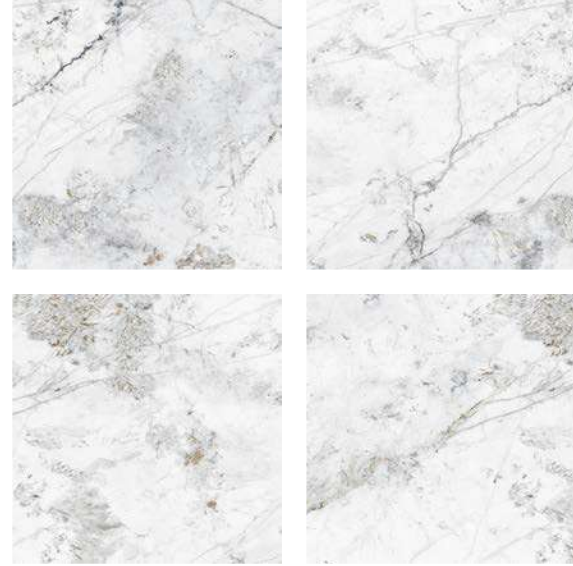

FOSTER GREY

05 Faces

LAXY IVORY

05 Faces

FOSTER WHITE

05 Faces

LAXY SKY

05 Faces