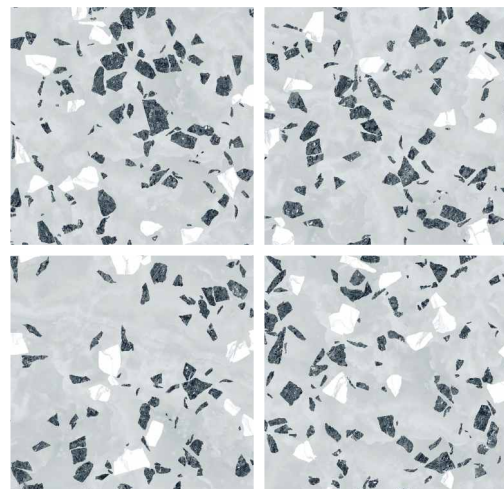

terrazzo

COLLECTION

2401

— FINISH :
POLISHED

— SIZE :
600X600MM

2402

— FINISH :
POLISHED

— SIZE :
600X600MM