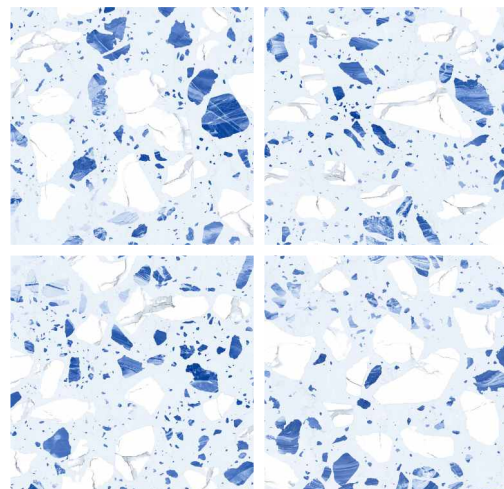

2408

— FINISH :
POLISHED

— SIZE :
600X600MM