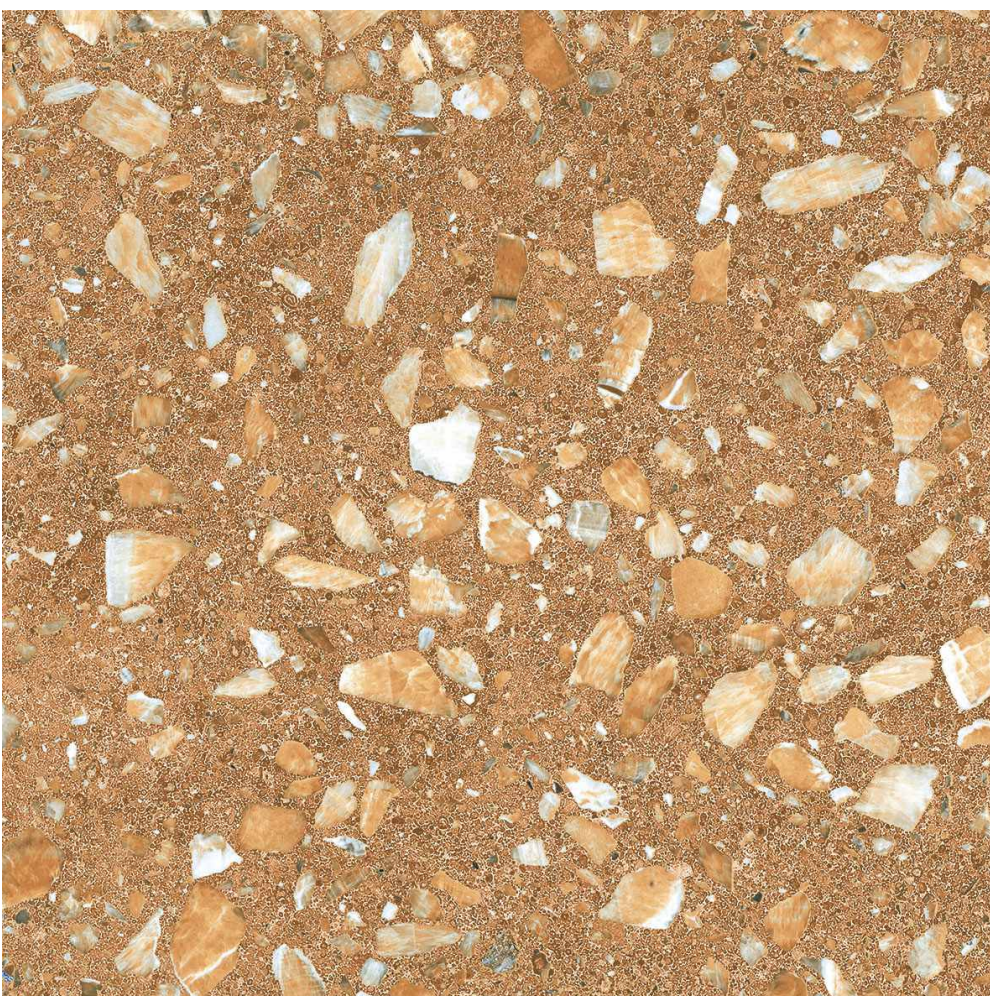

terrazzo

COLLECTION

2405

— FINISH :
POLISHED

— SIZE :
600X600MM

2406

— FINISH :
POLISHED

— SIZE :
600X600MM