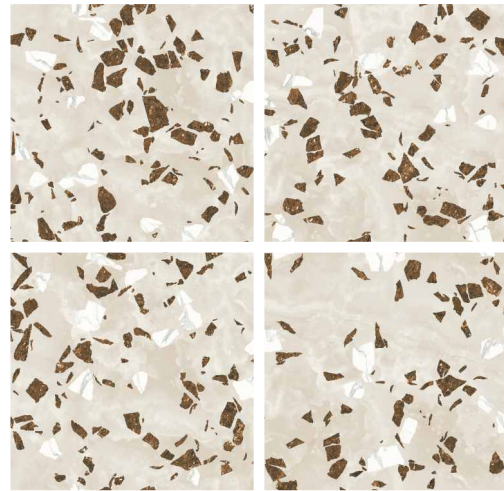

2403

— FINISH :
POLISHED

— SIZE :
600X600MM