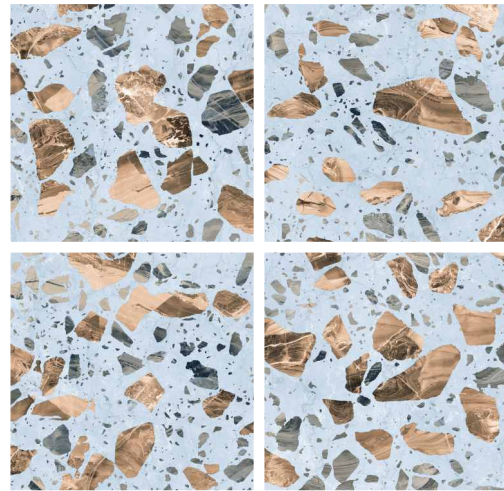

2407

— FINISH :
POLISHED

— SIZE :
600X600MM