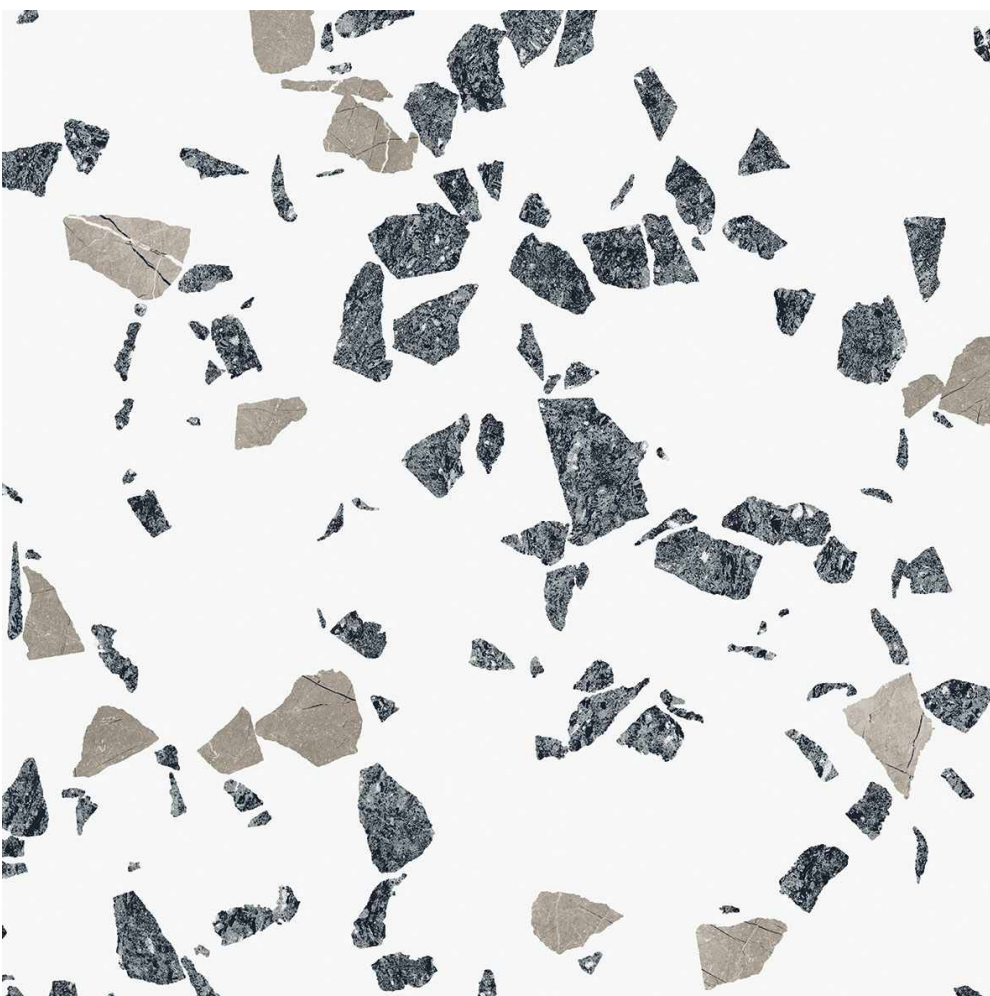

2403

— FINISH :
POLISHED

— SIZE :
600X600MM