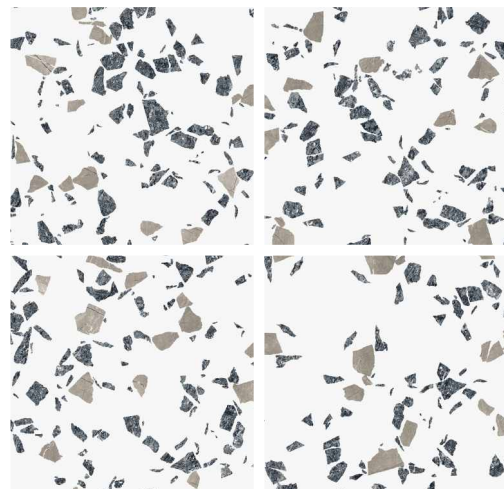

2404

— FINISH :
POLISHED

— SIZE :
600X600MM