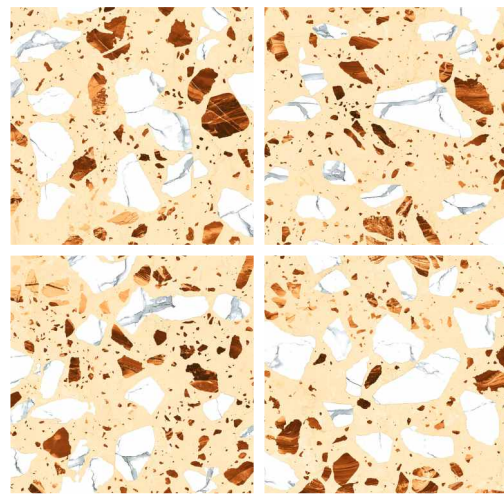

terrazzo

COLLECTION

2409

— FINISH :
POLISHED

— SIZE :
600X600MM

2410

— FINISH :
POLISHED

— SIZE :
600X600MM