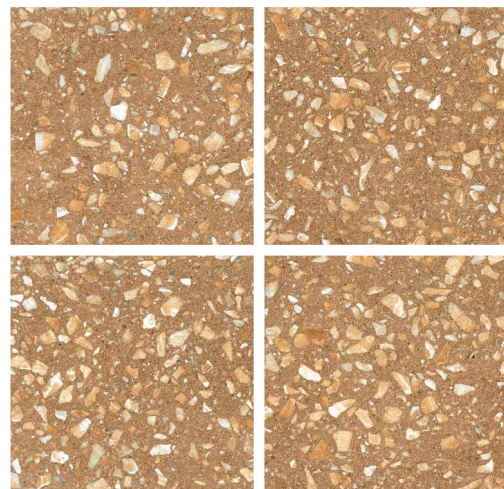

terrazzo

COLLECTION

2405

— FINISH :
POLISHED

— SIZE :
600X600MM

2406

— FINISH :
POLISHED

— SIZE :
600X600MM