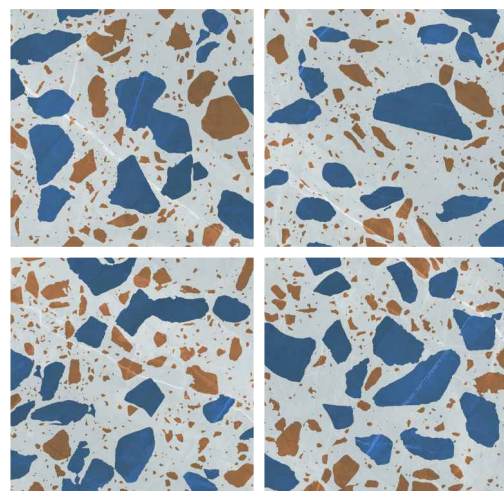

terrazzo

COLLECTION

2409

— FINISH :
POLISHED

— SIZE :
600X600MM

2410

— FINISH :
POLISHED

— SIZE :
600X600MM