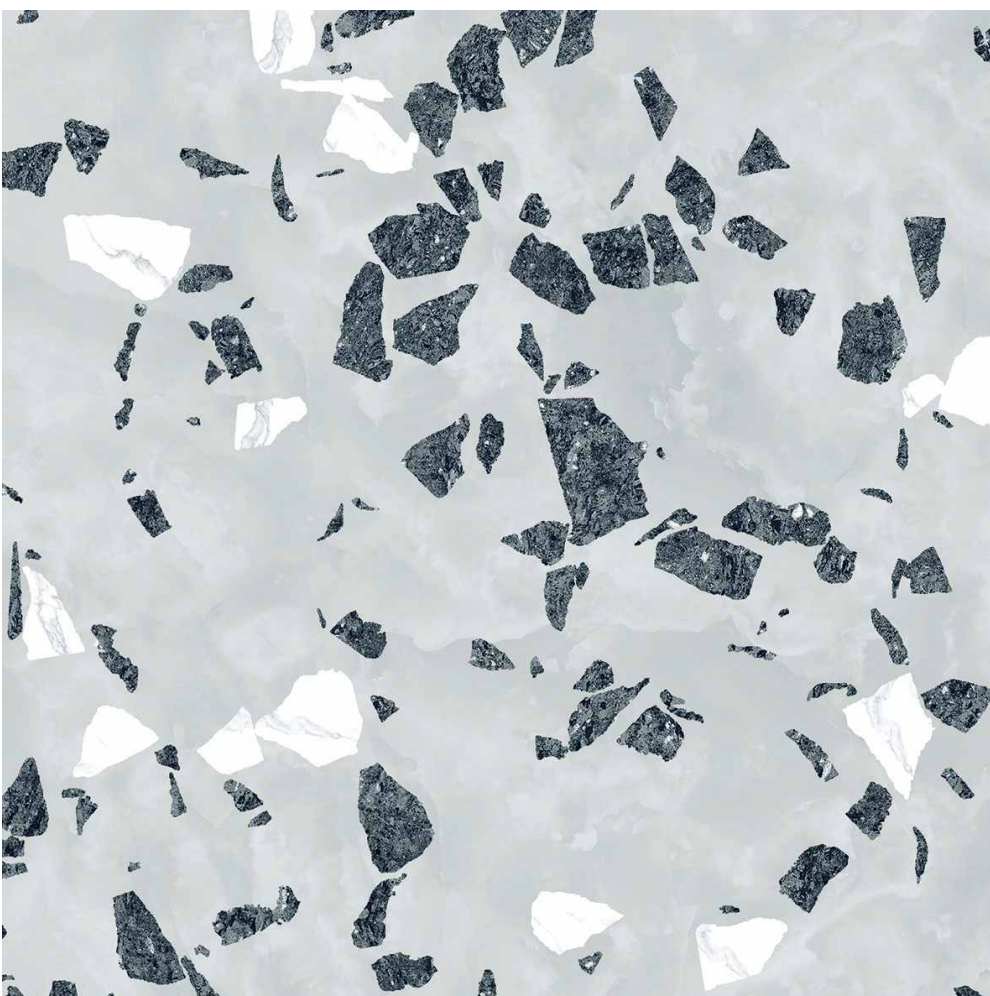

terrazzo

COLLECTION

2401

— FINISH :
POLISHED

— SIZE :
600X600MM

2402

— FINISH :
POLISHED

— SIZE :
600X600MM