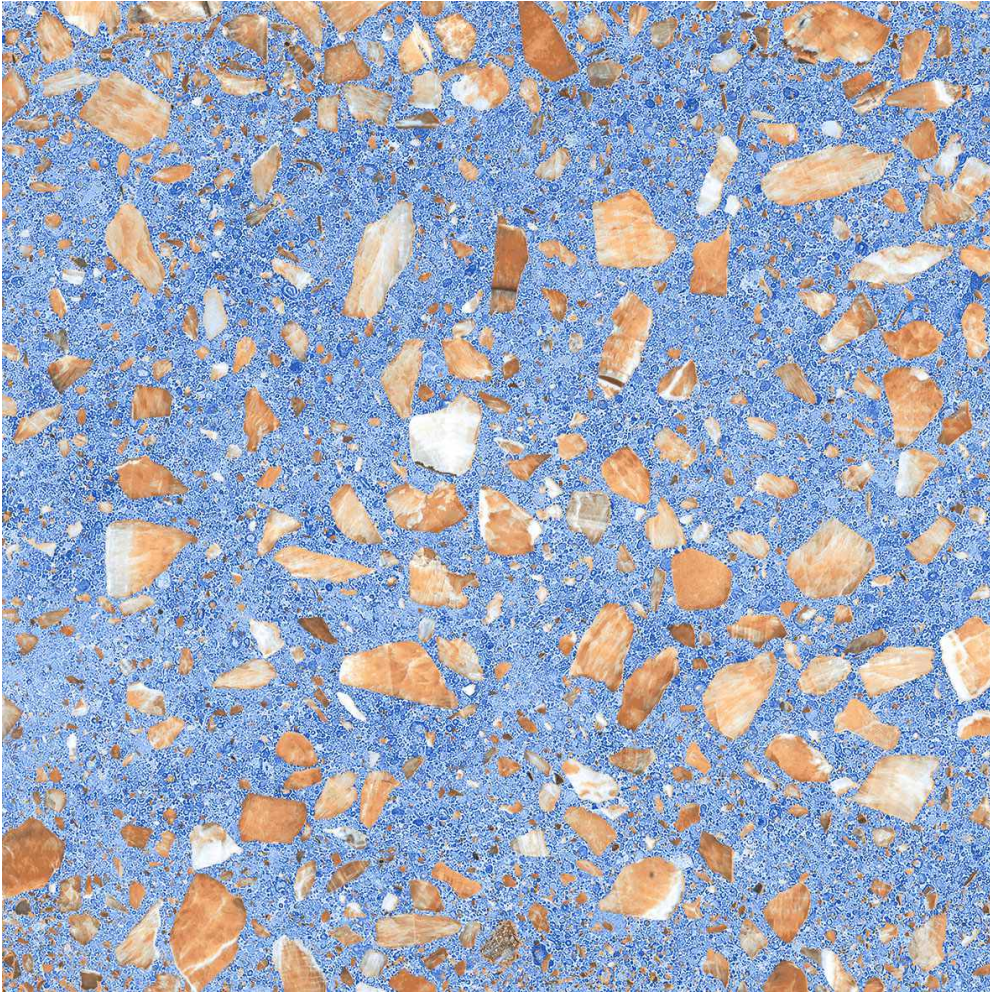

terrazzo

COLLECTION