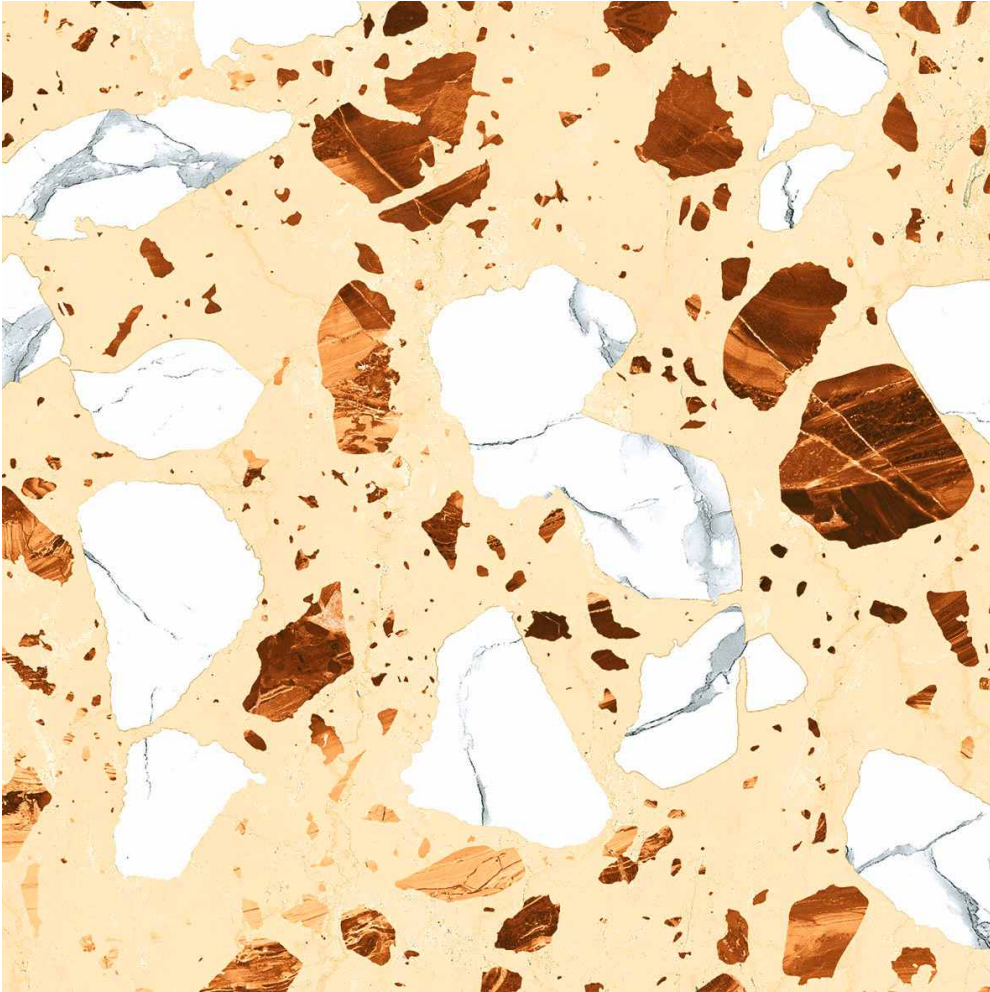

terrazzo

COLLECTION