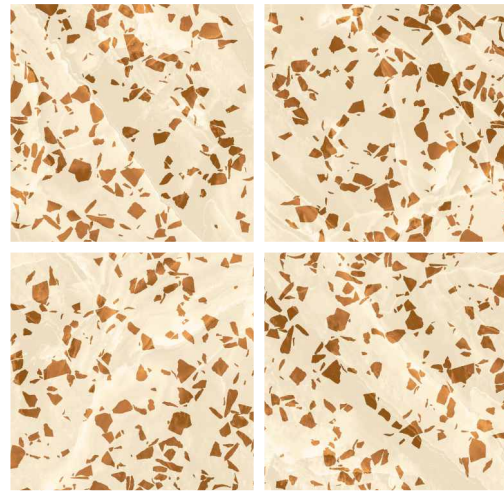

terrazzo

COLLECTION

2401

— FINISH :
POLISHED

— SIZE :
600X600MM

2402

— FINISH :
POLISHED

— SIZE :
600X600MM