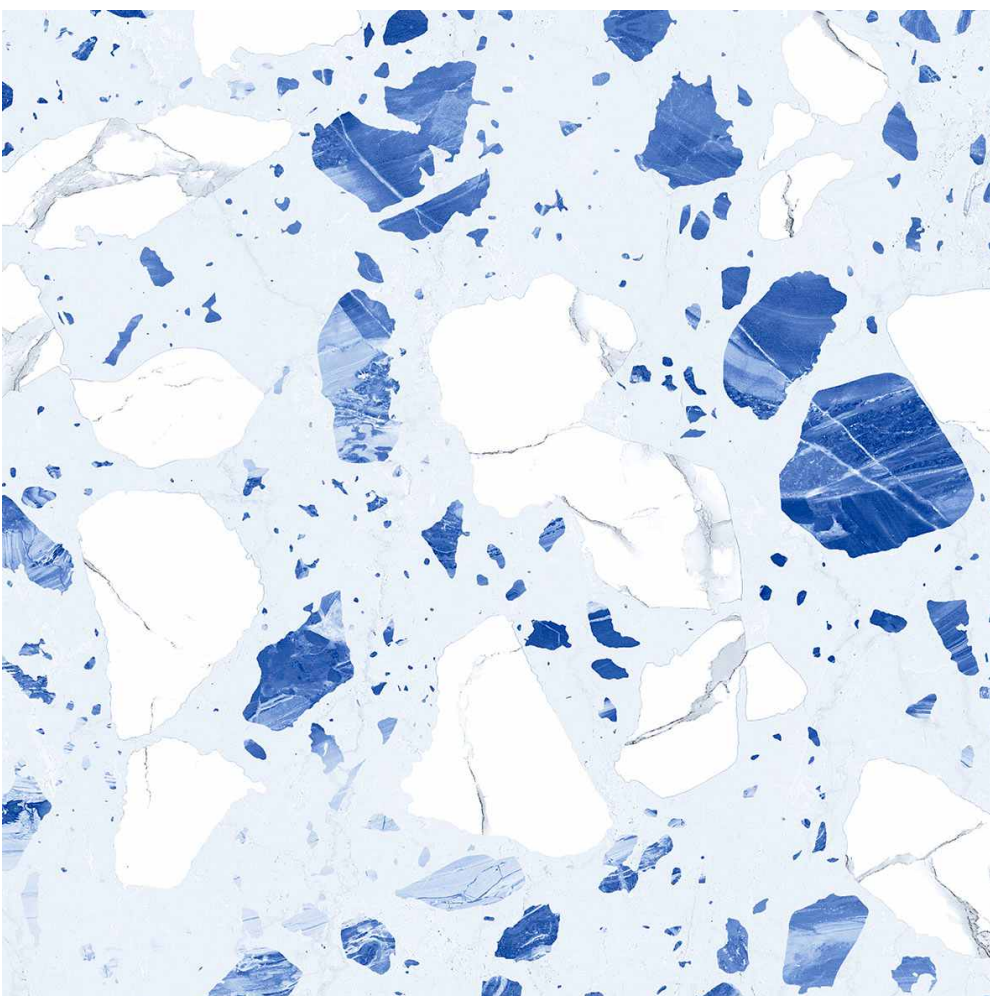

2407

— FINISH :
POLISHED

— SIZE :
600X600MM