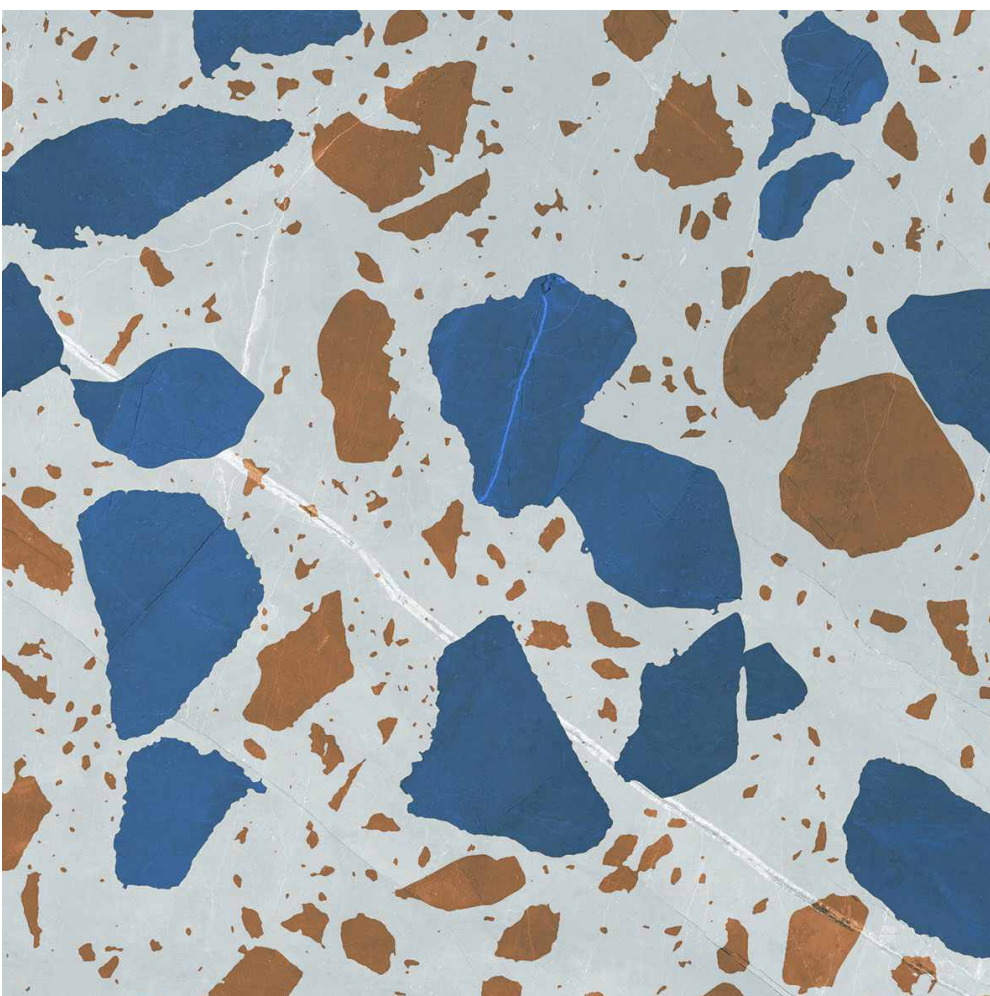

terrazzo

COLLECTION

2409

— FINISH :
POLISHED

— SIZE :
600X600MM

2410

— FINISH :
POLISHED

— SIZE :
600X600MM