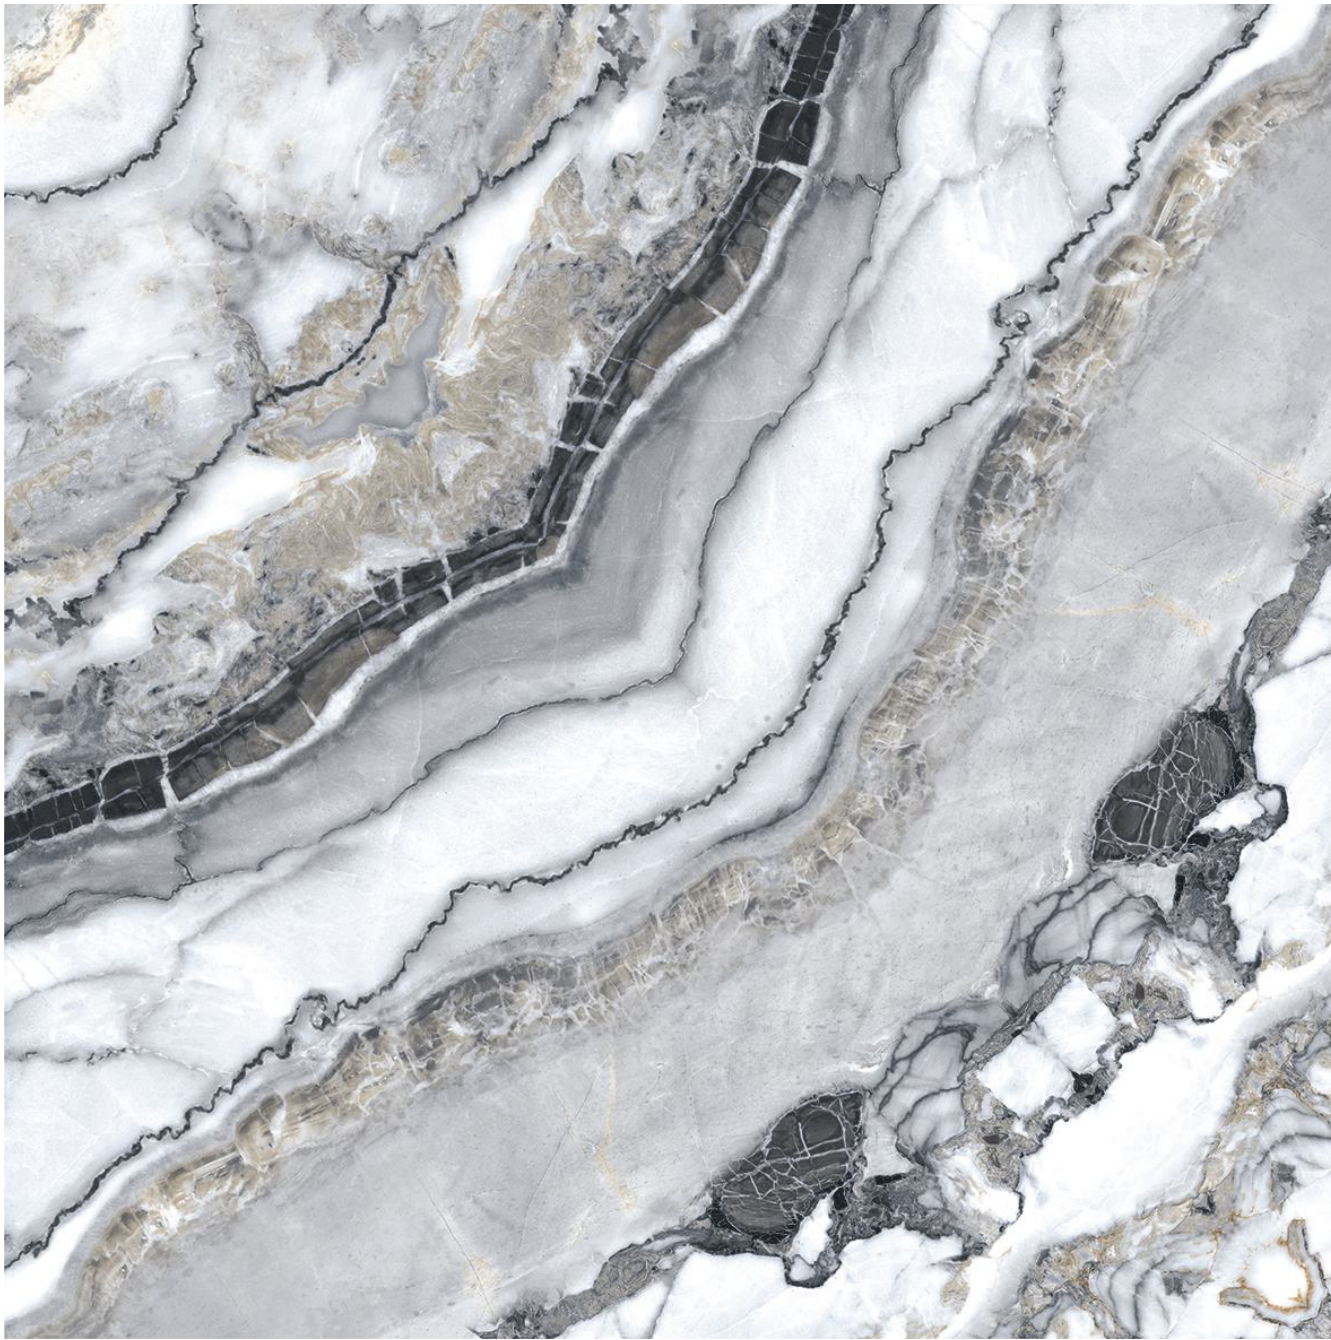

IMPÍO
BOOKMATCH COLLECTION

711

Finish : Bookmatch Polished

Size : 600x600mm

www.skytouchceramic.com

711

Size : 600x600mm

Finish : Bookmatch Polished