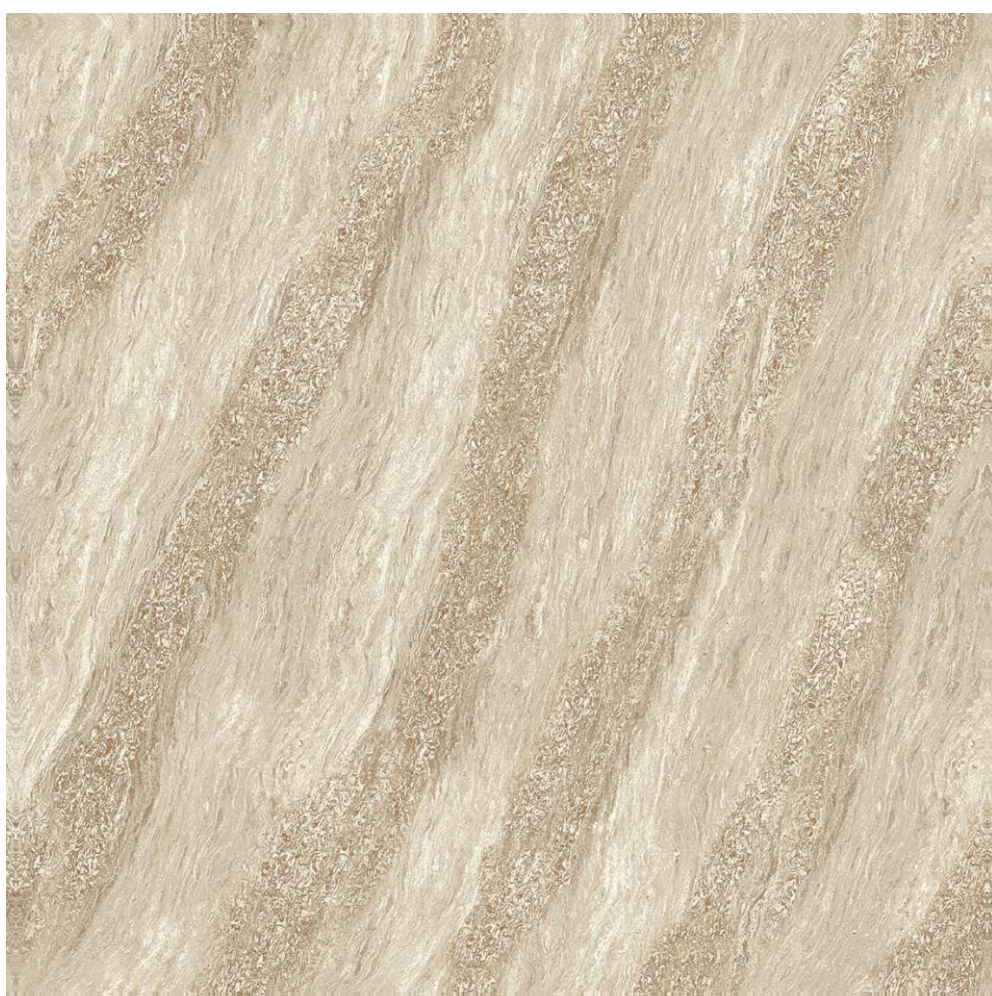

Polished Finish

Libra Eramosa

Libra Ivory

FINISH :
POLISHED

SIZE :
600X600MM

Libra Verde

FINISH :
POLISHED

SIZE :
600X600MM