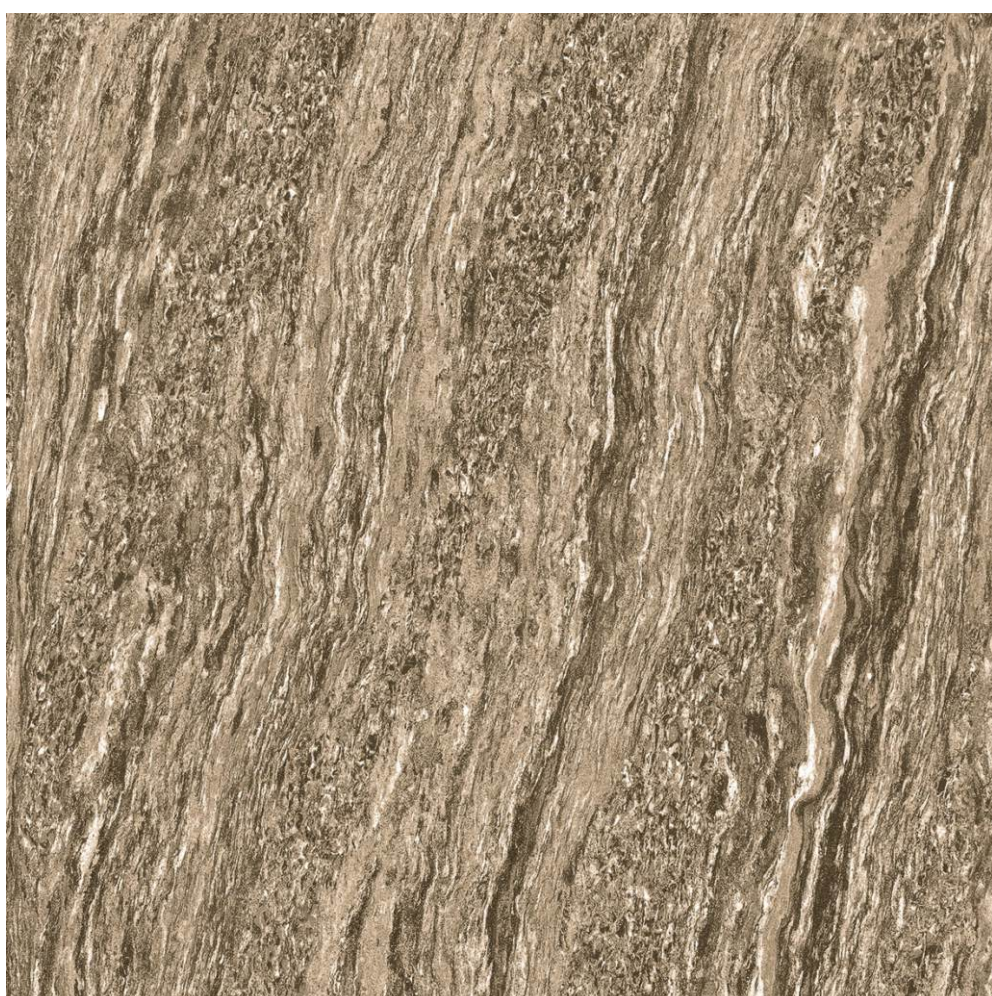

River Brown

FINISH :
POLISHED

SIZE :
600X600MM