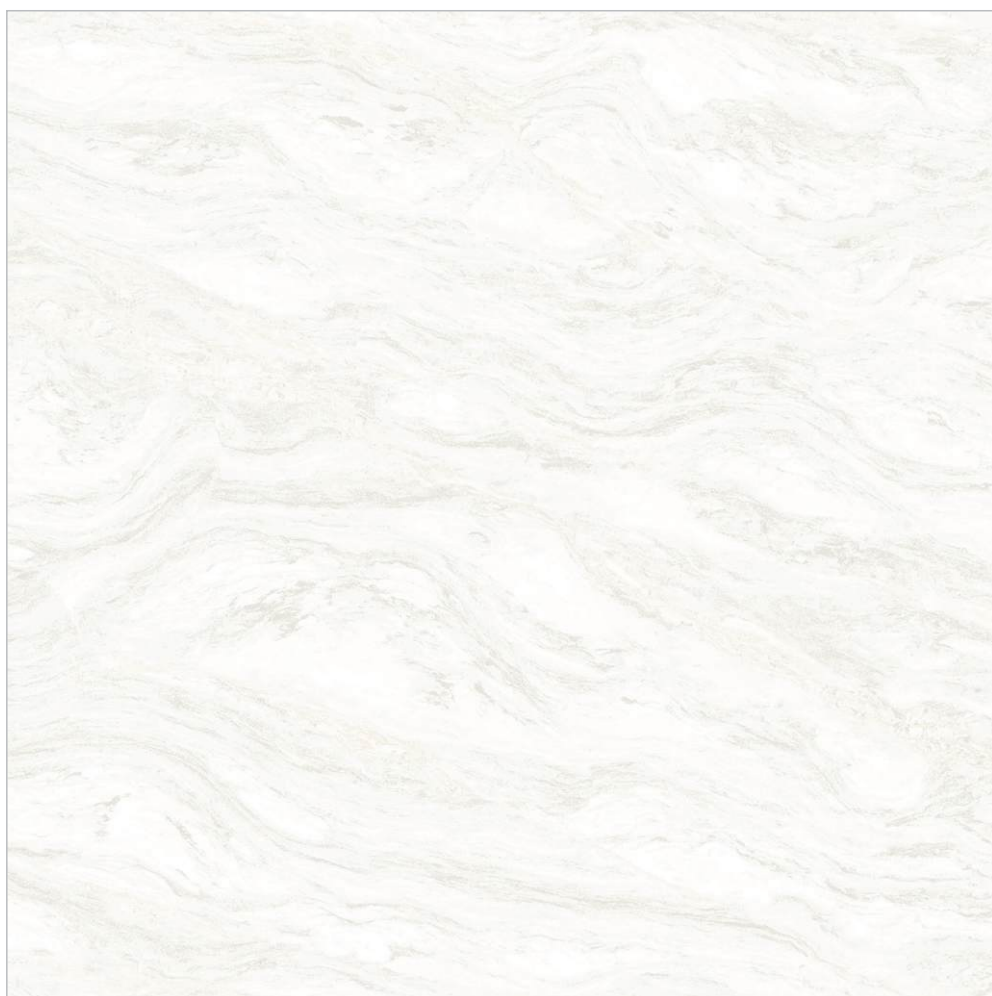

Dragon White

FINISH :
POLISHED

SIZE :
600X600MM