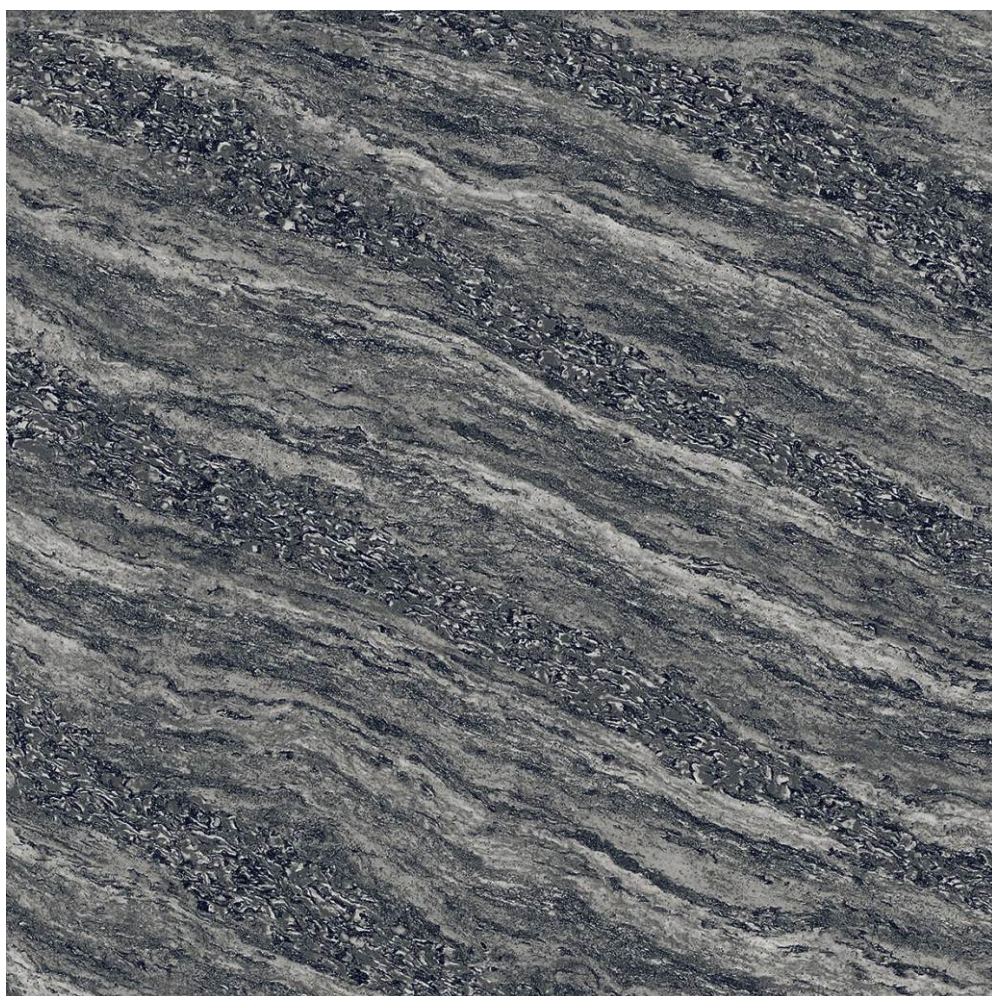

Roko Black

FINISH :
POLISHED

SIZE :
600X600MM