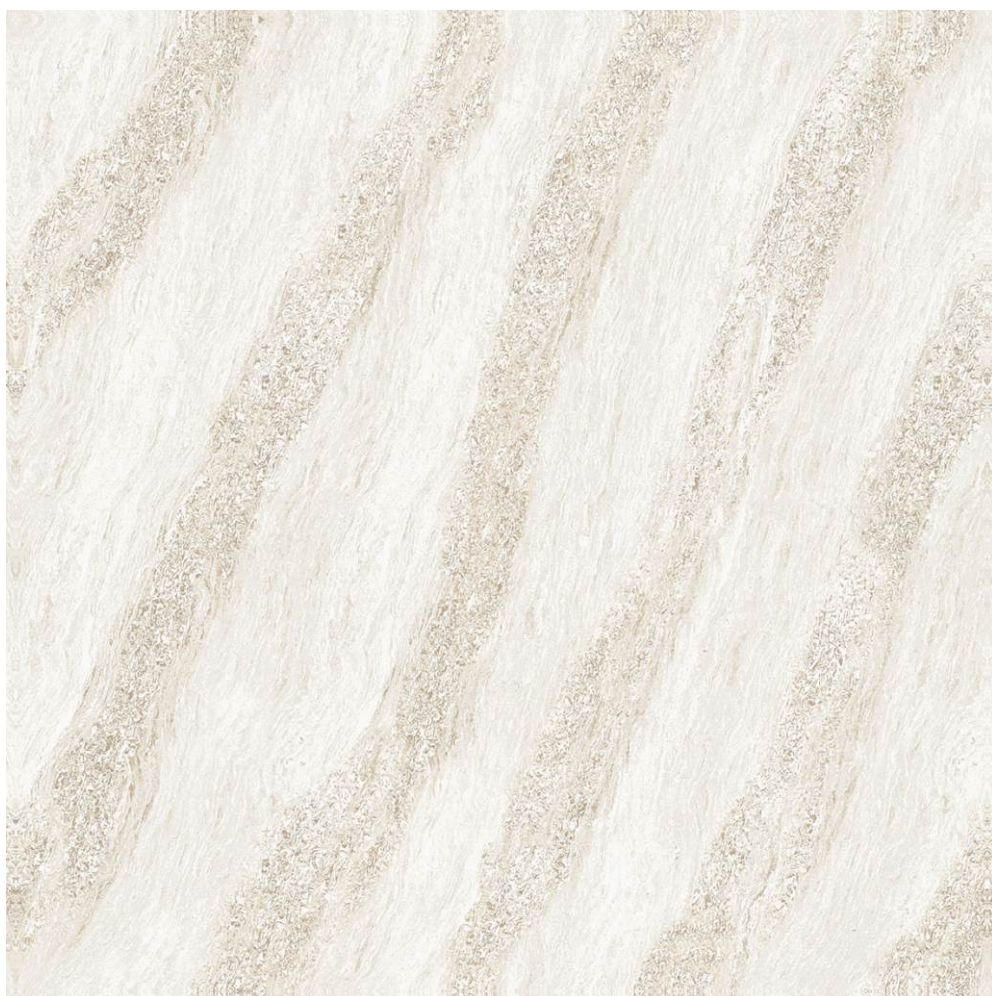

Libra Eramosa

FINISH :
POLISHED

SIZE :
600X600MM