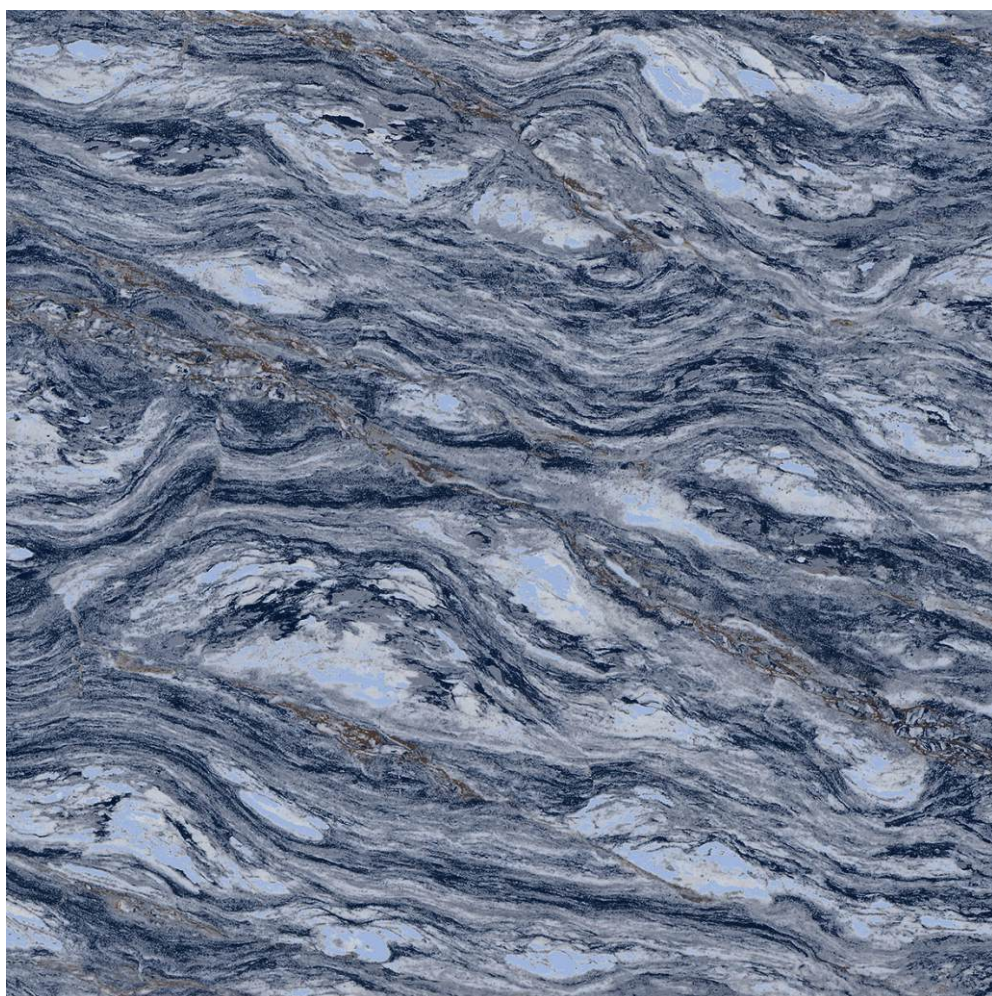

Dragon Blue

FINISH :
POLISHED

SIZE :
600X600MM