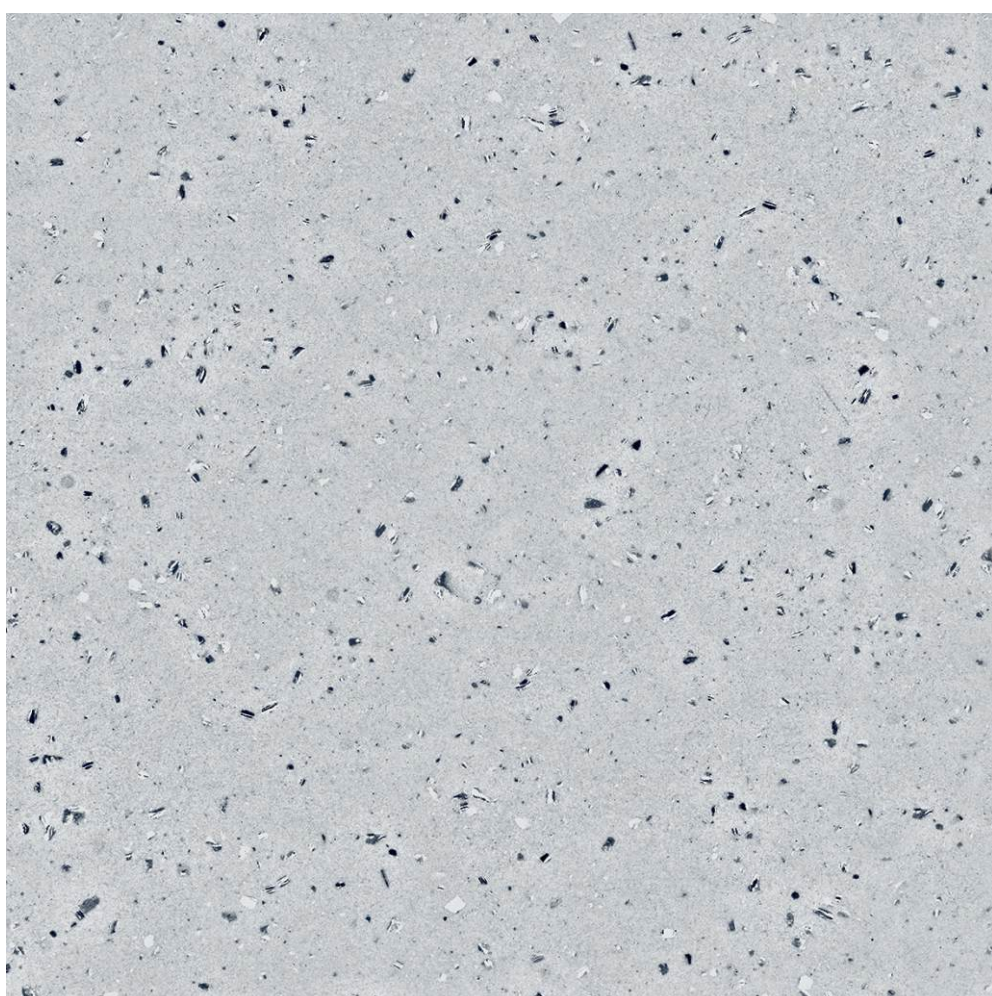

Rigal Grey

FINISH :
POLISHED

SIZE :
600X600MM