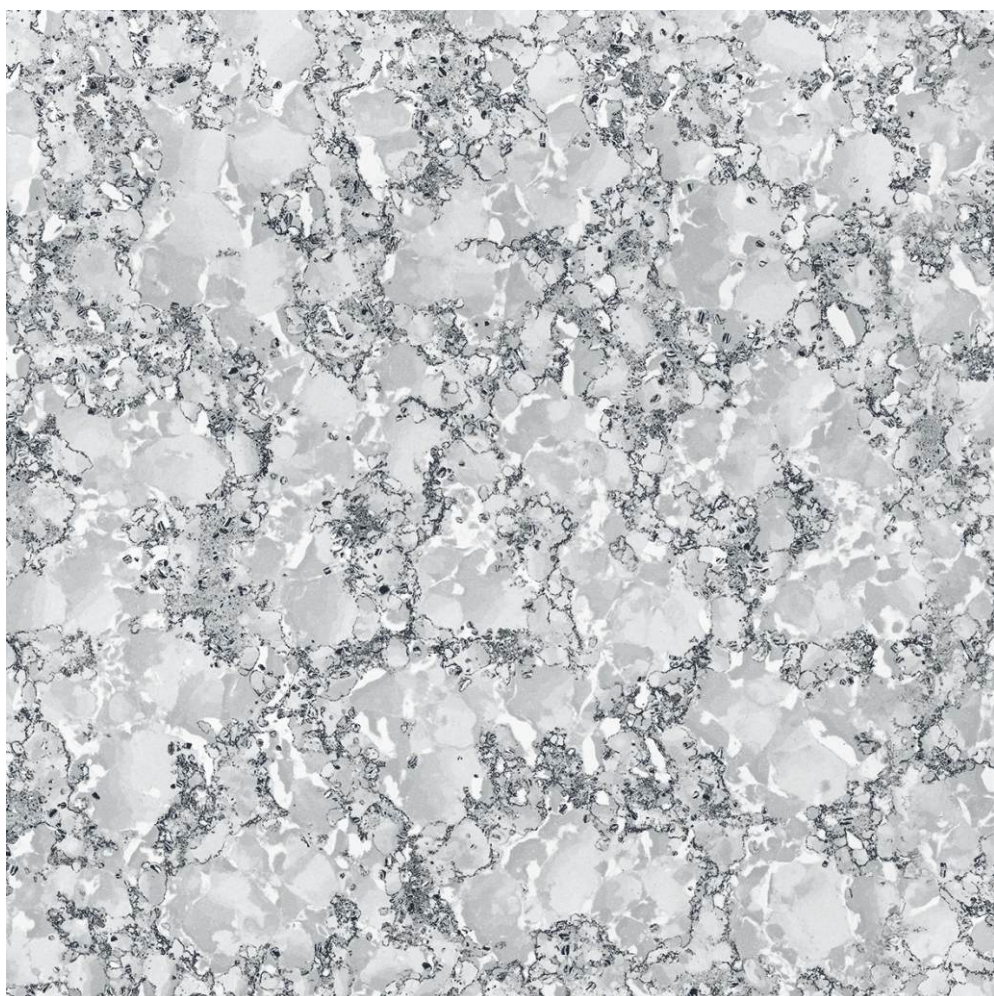

SIZE :
600X600MM

600x
600 mm

Polished Finish

Smoke Choco

Smoke Grey

FINISH :
POLISHED

SIZE :
600X600MM

SKYTOUCH CERAMIC PVT. LTD.