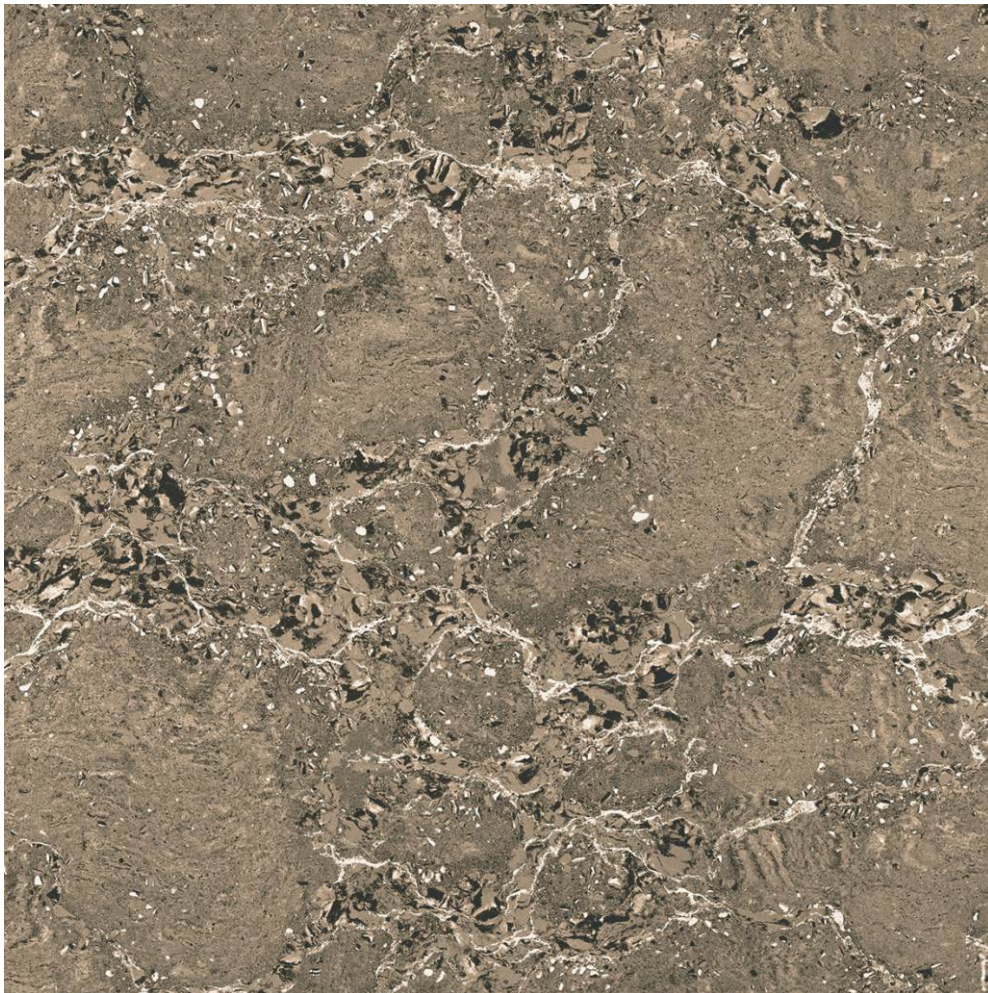

Max Brown

FINISH :
POLISHED

SIZE :
600X600MM