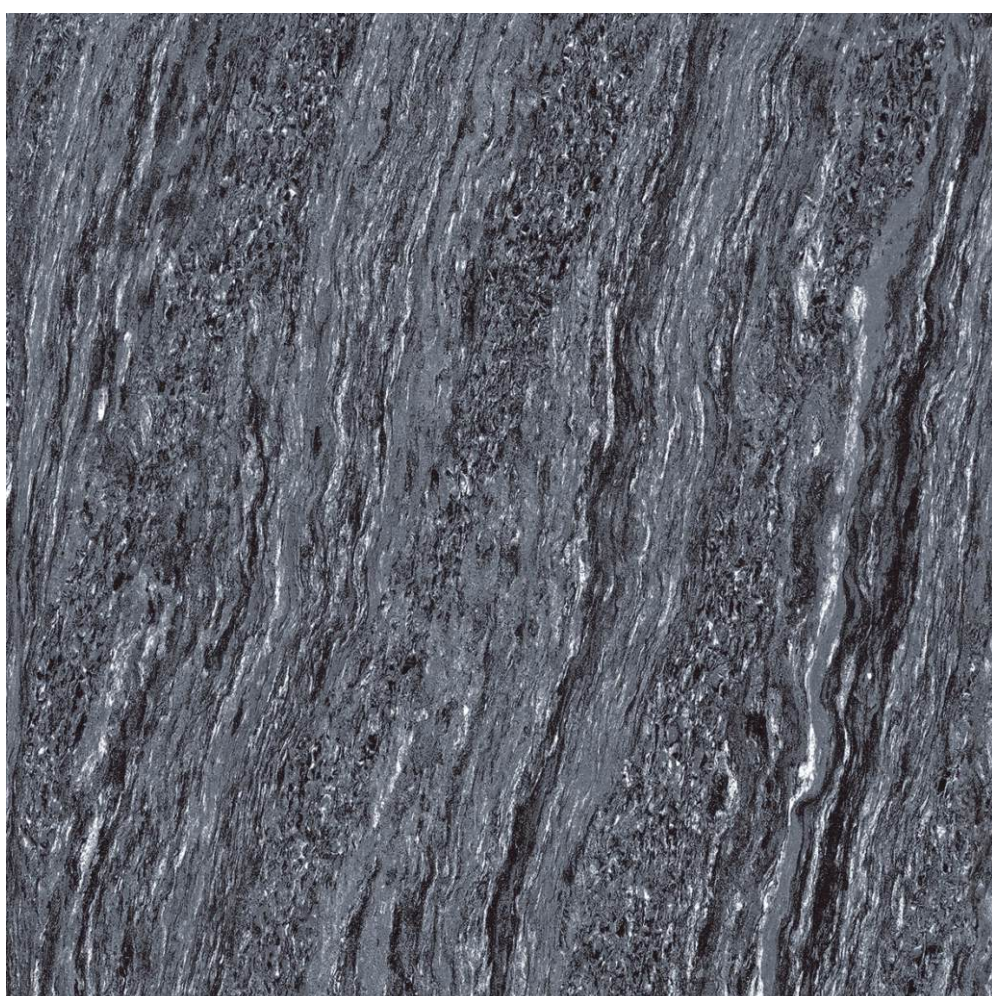

River Black

FINISH :
POLISHED

SIZE :
600X600MM