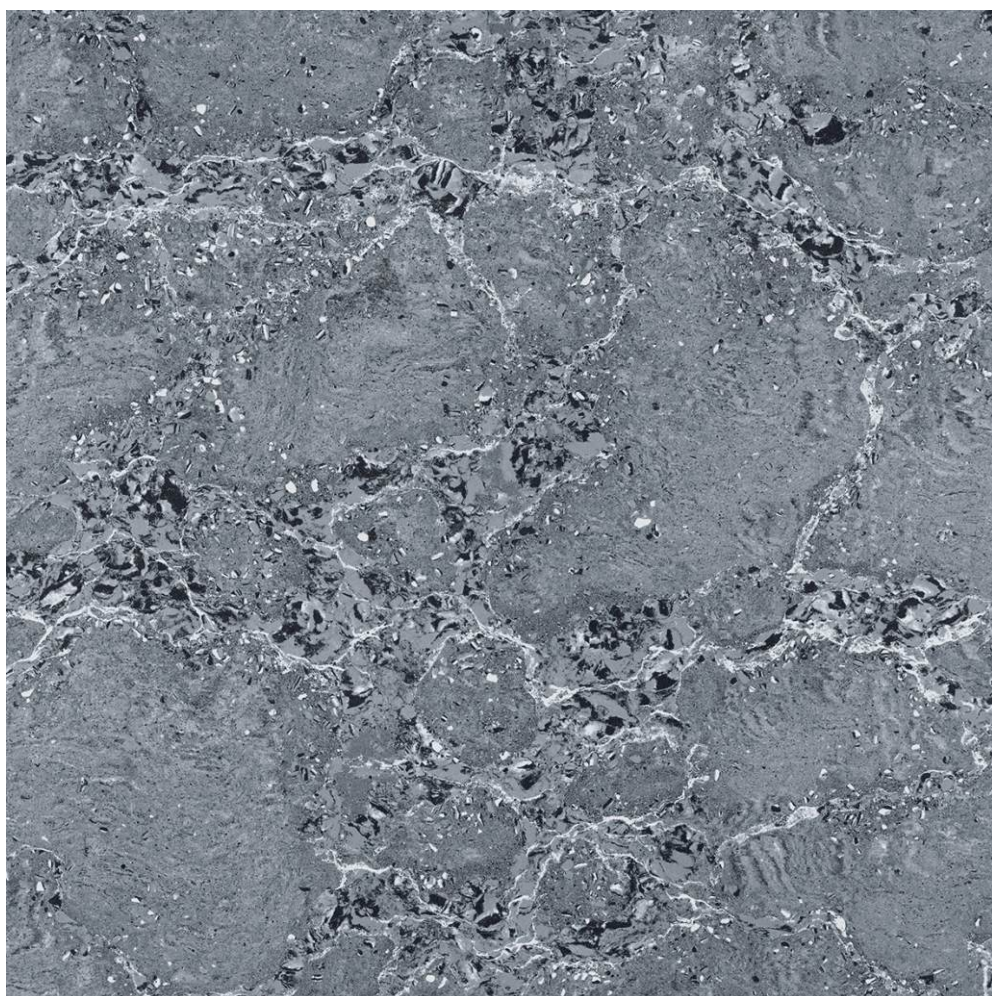

Max Grey

FINISH :
POLISHED

SIZE :
600X600MM