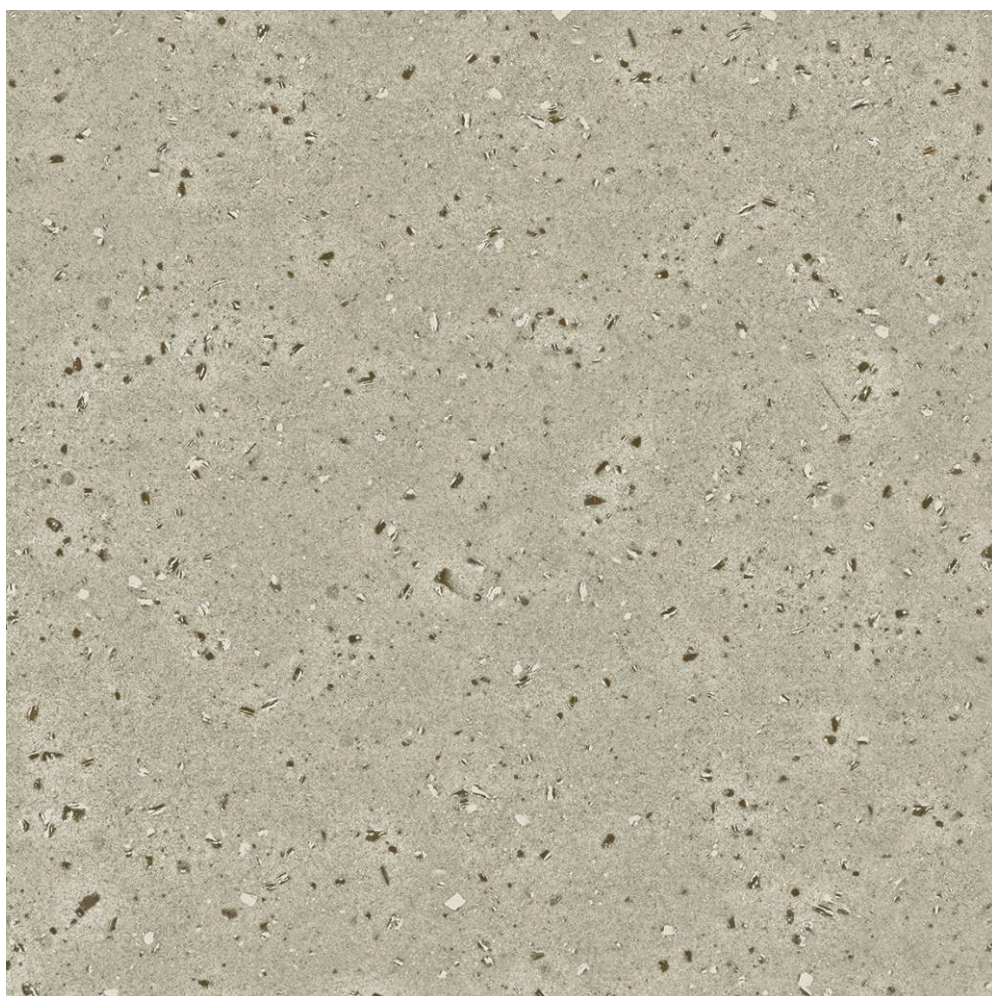

Rigal Coffe

FINISH :
POLISHED

SIZE :
600X600MM