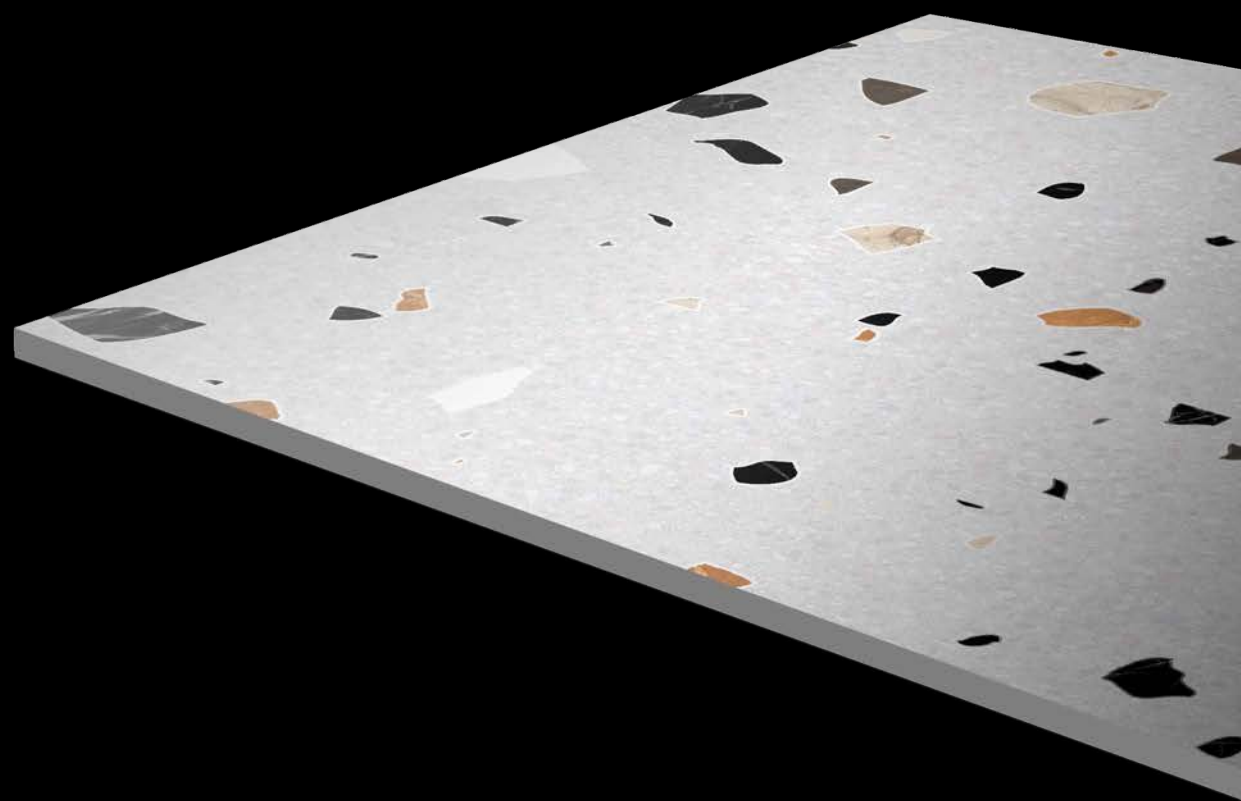

# ZORA WHITE

**IMPIO**  
CARVING COLLECTION

—  
Finish : Carving

—  
Size : 600x600mm

—  
Random : 4 face

**SKYTOUCH CERAMIC PVT. LTD.**

Near Pavadiyari Canal, Jetpar Road,  
At. Shapar, Morbi - 363 642. (Guj.) INDIA