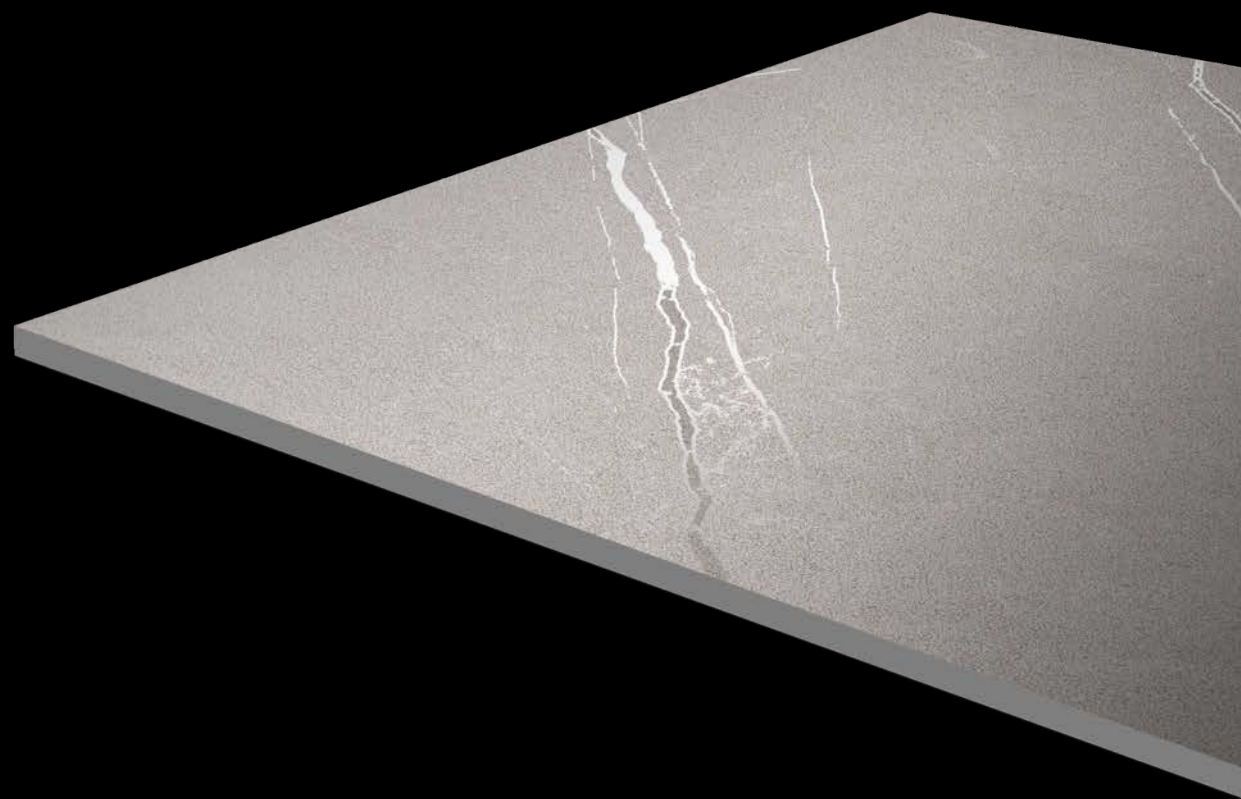

# SWING BROWN

**IMPÍO**  
CARVING COLLECTION

—  
Finish : Carving

—  
Size : 600x600mm

—  
Random : 5 face

Food Court