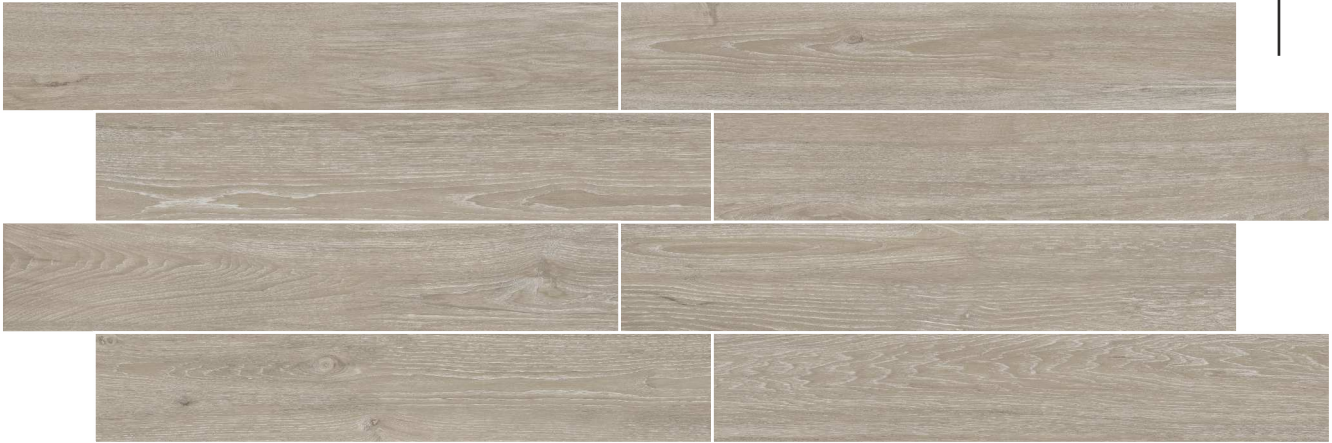

CINNAMON TORTORA