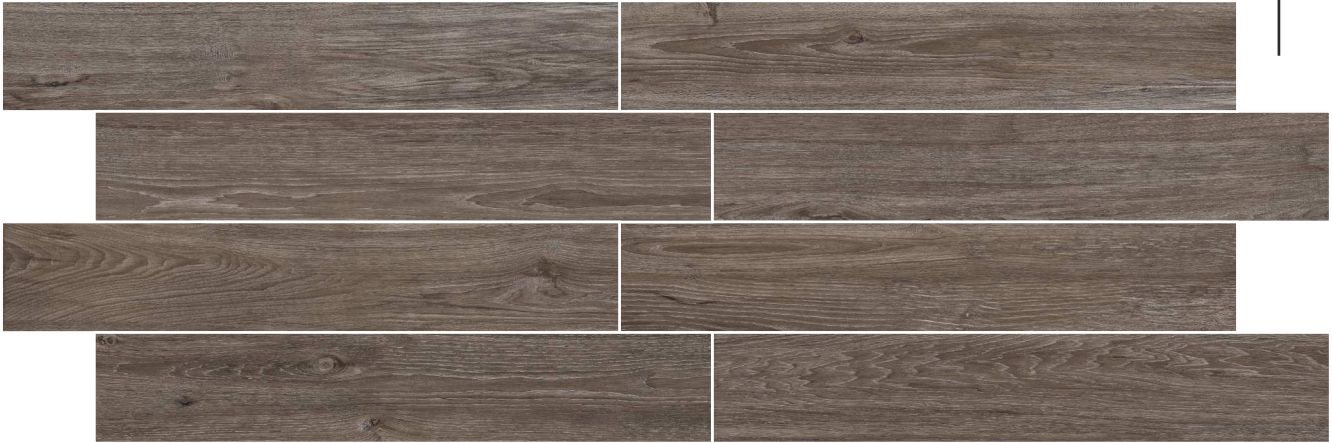

CINNAMON BROWN

FINISH : MATT

SIZE : 200X1200MM

RANDOMS : 08

200x1200mm

CINNAMON COFFEE

FINISH : MATT

SIZE : 200X1200MM