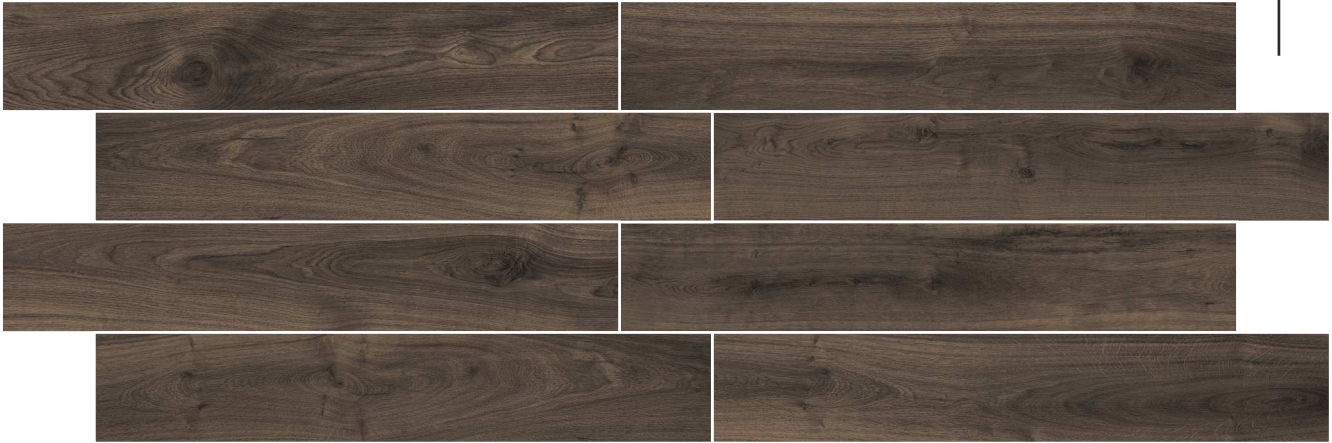

LATINA BROWN

FINISH : MATT

SIZE : 200X1200MM

RANDOMS : 09

200x1200mm

LATINA CHOCO

FINISH : MATT

SIZE : 200X1200MM