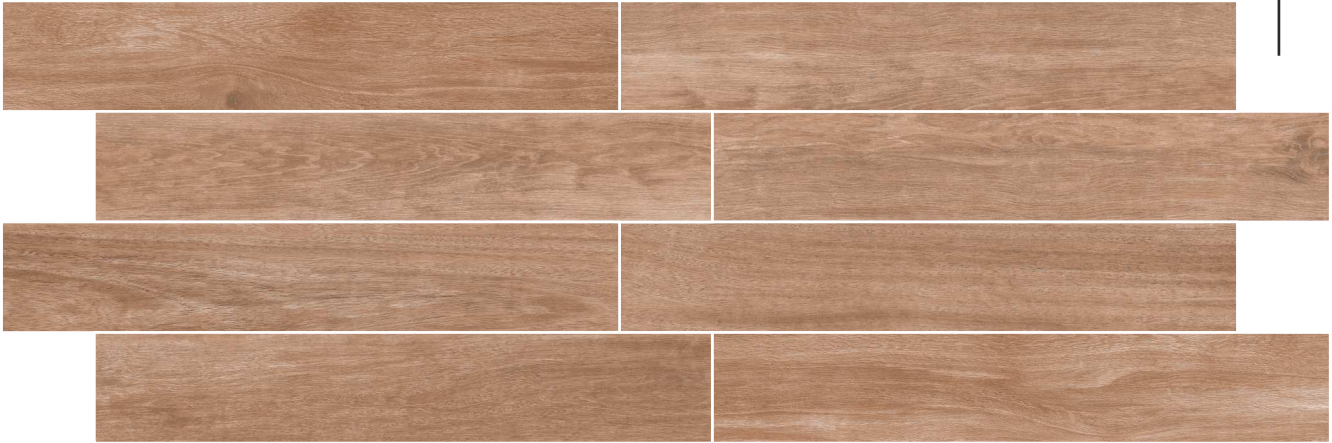

200x1200mm

CALCA IVORY

FINISH : MATT

SIZE : 200X1200MM

RANDOMS : 10

200x1200mm

CALCA ROVERE

FINISH : MATT